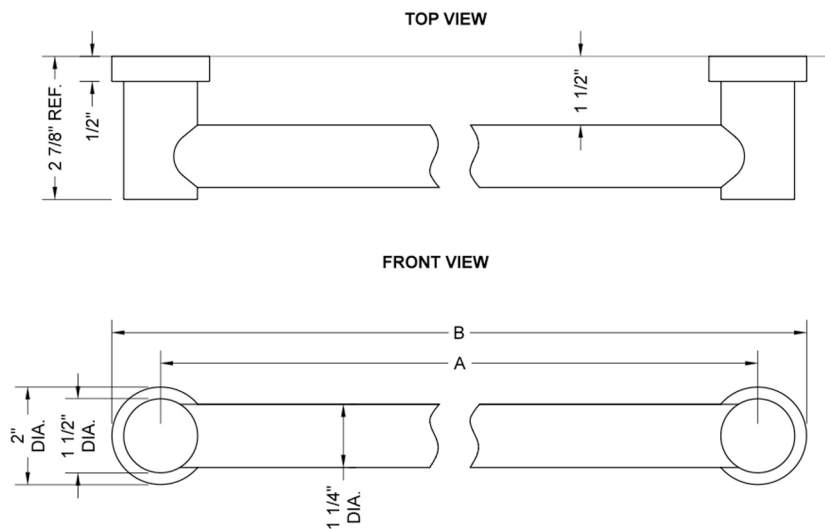

16" G40 Straight Grab Bar

Model #: G40-16-

FEATURES:

- ADA compliant when properly installed
- All brass construction, fully polished & plated
- Style to complement Contempo collection
- All grab bars can be custom sized. Contact JACLO for pricing & availability
- Optional handshower sliders and toilet paper/wash cloth holders can be added only upon initial order - must be factory installed
- Grab bars 24" or longer are NOT AVAILABLE in PG or SG. For large quantity orders, please contact hospitality@jaclo.com

SPECIFICATION DRAWING:

BRASS LUXURY GRAB BARS			
PART. #	DESCRIPTION	A	B
G40-12-XX	12" GRAB BAR	12"	14"
G40-16-XX	16" GRAB BAR	16"	18"
G40-18-XX	18" GRAB BAR	18"	20"
G40-24-XX	24" GRAB BAR	24"	26"
G40-32-XX	32" GRAB BAR	32"	34"
G40-36-XX	36" GRAB BAR	36"	38"
G40-42-XX	42" GRAB BAR	42"	44"
G40-48-XX	48" GRAB BAR	48"	50"