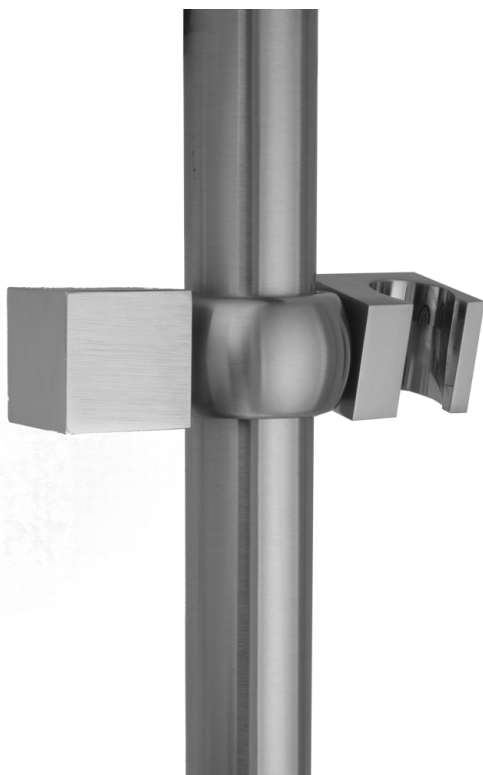

## Cubix® Cube Grab Bar Handshower Slider

**Model #: SSQL73-**

### FEATURES:

- Sliding handshower mount for Cubix® grab bars
- All brass construction, fully polished & plated
- Adjustable tilt of handshower bracket allows use of handshower at any desired angle
- Grab Bar Sold Separately