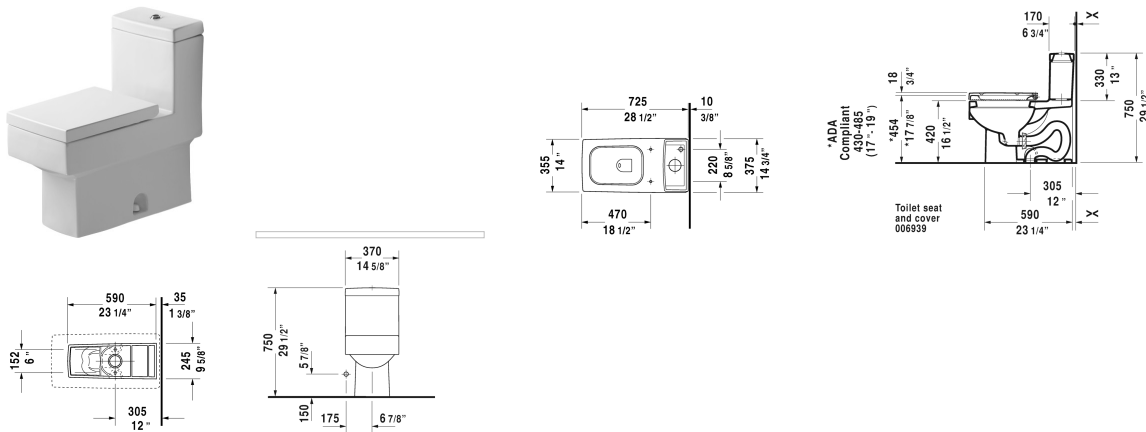

Vero One-Piece toilet # 2103010005

< 14 5/8" Inch >

One-Piece toilet	Dimension	Weight	Order number
US-version toilet, syphonic, 12" rough-in, with Single Flush piston valve, top flush, vertical outlet, cUPC listed, 1.28 gpf			
Colors			
00 White			
Variant			
•	14 5/8" x 28 1/8" Inch	116.9 lb	2103010005
Infobox			
Not available with WonderGliss			
Mounting set for One-piece and Two-piece toilets, 1/2", US-version		1.1 lb	001431
Toilet seat and cover removable, elongated, hinges stainless steel, with slow close		6.2 lb	006939

All drawings contain the necessary measurements which are subject to standard tolerances. They are stated in inch & mm and are non-binding. Exact measurements, in particular for customized installation scenarios, can only be taken from the finished ceramic piece.