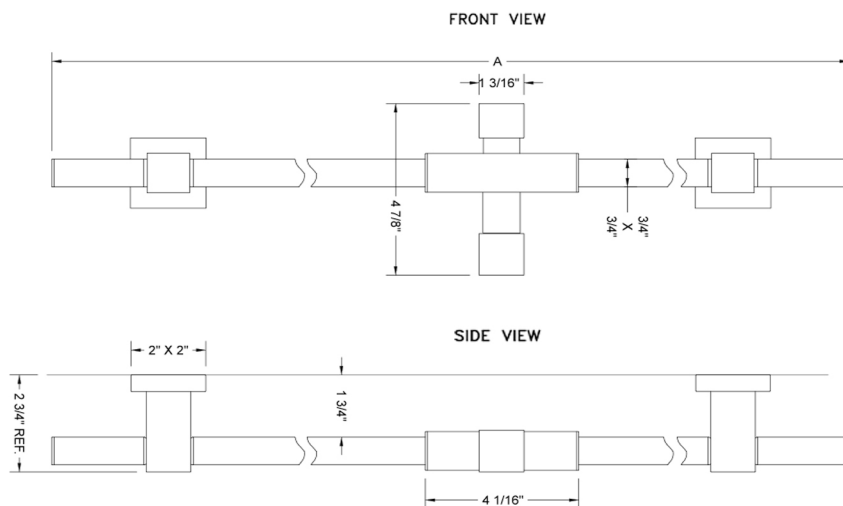

24" CUBIX® Deluxe Wall Bar

Model #: 8724-

FEATURES:

- 24" Cubix® deluxe wall bar
- Unique 180° swiveling brass bar
- Specially designed friction slider adjusts to any height & maintains position
- Adjustable handshower height & angle (full rotation)
- Conical end of hose sits in holder
- Mounting hardware included

SPECIFICATION DRAWING:

CUBIX® DELUXE WALL BAR (ADJUSTABLE HEIGHT & ANGLE)		
PART. #	DESCRIPTION	A
8724	SQUARE WALL BAR	24 1/2"
8730	SQUARE WALL BAR	30 1/2"
8737	SQUARE WALL BAR	37 1/2"