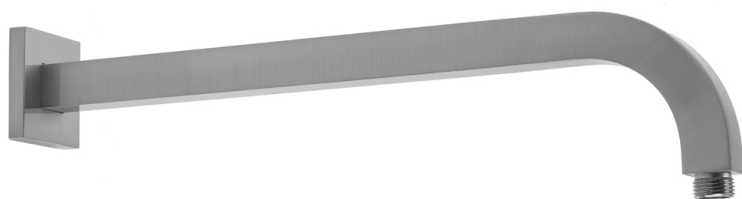

16" 90° Square Rounded Showerarm & Escutcheon

Model #: 8075-

FEATURES:

- 16" brass 90° square showerarm with 2 1/2" sliding square escutcheon
- 1/2" Male IPS
- Ideal for square rainheads

AVAILABLE FINISHES:

Polished Chrome (PCH)	Satin Chrome (SC)	Bronze Umber (BU)
Satin Nickel (SN)	Pewter (PEW)	Caramel Bronze (CB)
Polished Nickel (PN)	Antique Brass (AB)	Antique Copper (ACU)
Oil-Rubbed Bronze (ORB)	Polished Brass (PB)	Polished Copper (PCU)
Vintage Bronze (VB)	Satin Brass (SB)	Rose Gold (RG)
Matte Black (MBK)	Satin Gold (SG)	Polished Gold (PG)
Black Nickel (BKN)	Bombay Gold (BG)	Jewelers Gold (JG)
Europa Bronze (EB)	White (WH)	Sedona Beige (SDB)
Tristan Brass (TB)		