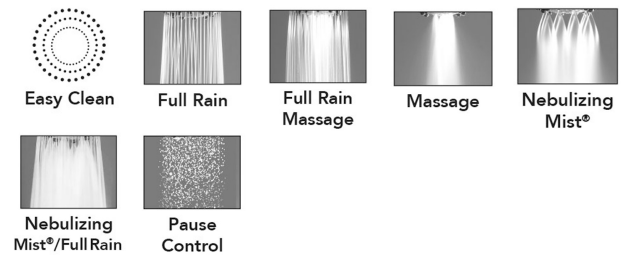

SPRAY PATTERNS:

COMPLIANCES:

Complies with: ASME A112.18.1-2012/CSA B125.1-12