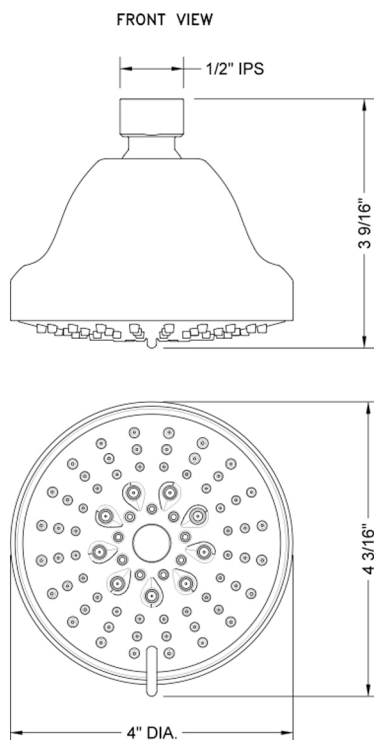

## FEATURES:

- 4" diameter 6 function showerhead with pause control to conserve water
- Pause control is not a positive shut-off
- 1/2" IPS adjustable brass ball joint to adjust angle of showerhead
- Available flow rates: 2.5, 2.0, 1.75 & 1.5 GPM
- 2.0 GPM—WaterSense approved
- JX7® Technology

## SPECIFICATION DRAWING: