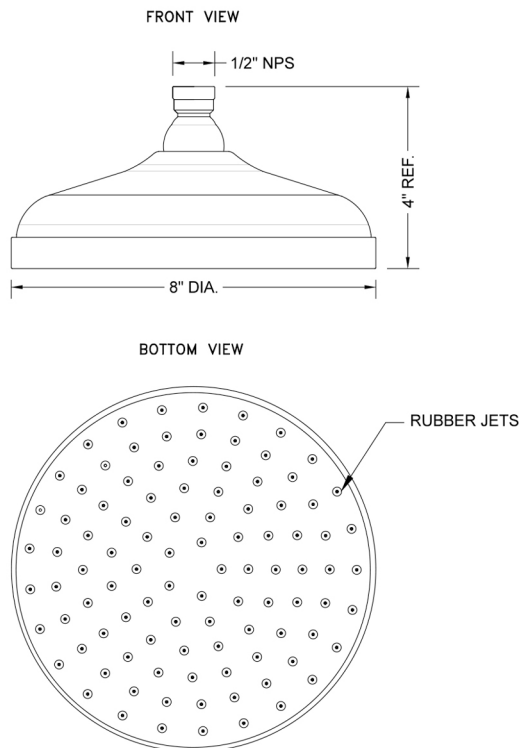

### FEATURES:

- A POWER SHOWER - the technology of the Rain Machine® allows for a strong rain spray at any angle
- 1/2" IPS adjustable brass ball joint to adjust angle of showerhead
- 8" diameter all brass body with 95 easy clean rubber jets
- Available flow rates: 2.5, 2.0, 1.75 & 1.5 GPM

### SPECIFICATION DRAWING:

### ANGLES AND FLOW RATES: