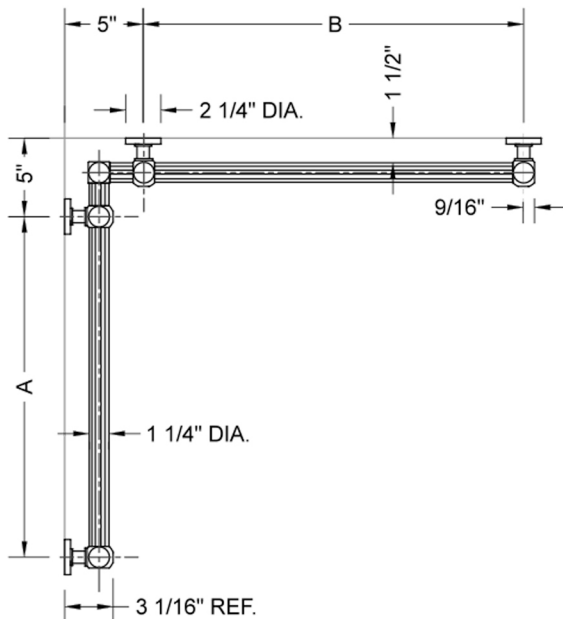

## G71 60" x 60" Inside Corner Grab Bar

Model #: G71-60-60-IC-

### FEATURES:

- Structurally engineered 90° angle
- ADA compliant when properly installed
- Horizontal section can be used as towel bar
- Style options to complement all collections
- Optional handshower sliders can be added to either bar only upon initial order
- All grab bars can be custom sized. Contact JACLO for pricing & availability
- BAR WILL BE 5" LONGER THAN LISTED LENGTH FROM CENTER OF OUTSIDE POST TO WALL
- \*NOTE: GRAB BARS OVER 32" REQUIRE A MIDDLE POST
- NOT AVAILABLE in PG or SG. For large quantity orders, please contact [hospitality@jaclo.com](mailto:hospitality@jaclo.com)

### SPECIFICATION DRAWING:

BRASS LUXURY GRAB BAR							
PART. #	DESCRIPTION	A	B	PART. #	DESCRIPTION	A	B
G71-12-12-IC	CENTER OF POST	12"	12"	G71-24-36-IC	CENTER OF POST	24"	36"
G71-12-16-IC	CENTER OF POST	12"	16"	G71-24-48-IC	CENTER OF POST	24"	48"
G71-12-24-IC	CENTER OF POST	12"	24"	G71-24-60-IC	CENTER OF POST	24"	60"
G71-12-32-IC	CENTER OF POST	12"	32"				
				G71-32-32-IC	CENTER OF POST	32"	32"
G71-12-36-IC	CENTER OF POST	12"	36"	G71-32-36-IC	CENTER OF POST	32"	36"
G71-12-48-IC	CENTER OF POST	12"	48"	G71-32-48-IC	CENTER OF POST	32"	48"
G71-12-60-IC	CENTER OF POST	12"	60"	G71-32-60-IC	CENTER OF POST	32"	60"
G71-16-16-IC	CENTER OF POST	16"	16"	G71-36-36-IC	CENTER OF POST	36"	36"
G71-16-24-IC	CENTER OF POST	16"	24"	G71-36-48-IC	CENTER OF POST	36"	48"
G71-16-32-IC	CENTER OF POST	16"	32"	G71-36-60-IC	CENTER OF POST	36"	60"
G71-16-36-IC	CENTER OF POST	16"	36"	G71-48-48-IC	CENTER OF POST	48"	48"
G71-16-48-IC	CENTER OF POST	16"	48"	G71-48-60-IC	CENTER OF POST	48"	60"
G71-16-60-IC	CENTER OF POST	16"	60"				
				G71-60-60-IC	CENTER OF POST	60"	60"
G71-24-24-IC	CENTER OF POST	24"	24"				
G71-24-32-IC	CENTER OF POST	24"	32"				