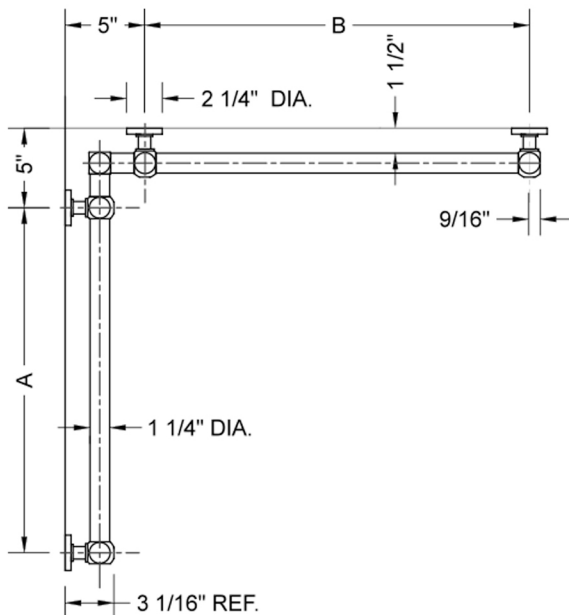

## G70 60" x 60" Inside Corner Grab Bar

Model #: G70-60-60-IC-

### FEATURES:

- Structurally engineered 90° angle
- ADA compliant when properly installed
- Horizontal section can be used as towel bar
- Style options to complement all collections
- Optional handshower sliders can be added to either bar only upon initial order
- All grab bars can be custom sized. Contact JACLO for pricing & availability
- BAR WILL BE 5" LONGER THAN LISTED LENGTH FROM CENTER OF OUTSIDE POST TO WALL
- \*NOTE: GRAB BARS OVER 32" REQUIRE A MIDDLE POST
- NOT AVAILABLE in PG or SG. For large quantity orders, please contact [hospitality@jaclo.com](mailto:hospitality@jaclo.com)

### SPECIFICATION DRAWING:

BRASS LUXURY GRAB BAR							
PART. #	DESCRIPTION	A	B	PART. #	DESCRIPTION	A	B
G70-12-12-IC	CENTER OF POST	12"	12"	G70-24-36-IC	CENTER OF POST	24"	36"
G70-12-16-IC	CENTER OF POST	12"	16"	G70-24-48-IC	CENTER OF POST	24"	48"
G70-12-24-IC	CENTER OF POST	12"	24"	G70-24-60-IC	CENTER OF POST	24"	60"
G70-12-32-IC	CENTER OF POST	12"	32"				
				G70-32-32-IC	CENTER OF POST	32"	32"
G70-12-36-IC	CENTER OF POST	12"	36"	G70-32-36-IC	CENTER OF POST	32"	36"
G70-12-48-IC	CENTER OF POST	12"	48"	G70-32-48-IC	CENTER OF POST	32"	48"
G70-12-60-IC	CENTER OF POST	12"	60"	G70-32-60-IC	CENTER OF POST	32"	60"
G70-16-16-IC	CENTER OF POST	16"	16"	G70-36-36-IC	CENTER OF POST	36"	36"
G70-16-24-IC	CENTER OF POST	16"	24"	G70-36-48-IC	CENTER OF POST	36"	48"
G70-16-32-IC	CENTER OF POST	16"	32"	G70-36-60-IC	CENTER OF POST	36"	60"
G70-16-36-IC	CENTER OF POST	16"	36"	G70-48-48-IC	CENTER OF POST	48"	48"
G70-16-48-IC	CENTER OF POST	16"	48"	G70-48-60-IC	CENTER OF POST	48"	60"
G70-16-60-IC	CENTER OF POST	16"	60"				
				G70-60-60-IC	CENTER OF POST	60"	60"
G70-24-24-IC	CENTER OF POST	24"	24"				
G70-24-32-IC	CENTER OF POST	24"	32"				