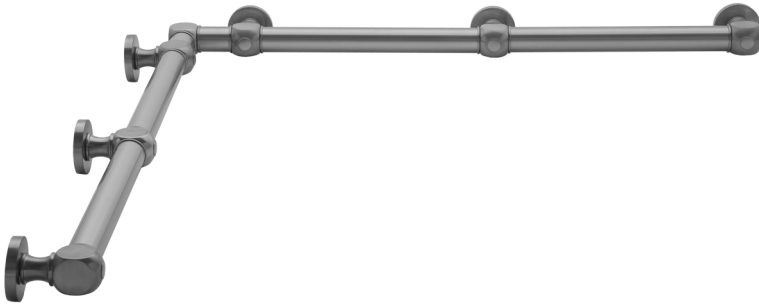

## G70 60" x 60" Inside Corner Grab Bar

Model #: G70-60-60-IC-

### FEATURES:

- Structurally engineered 90° angle
- ADA compliant when properly installed
- Horizontal section can be used as towel bar
- Style options to complement all collections
- Optional handshower sliders can be added to either bar only upon initial order
- All grab bars can be custom sized. Contact JACLO for pricing & availability
- BAR WILL BE 5" LONGER THAN LISTED LENGTH FROM CENTER OF OUTSIDE POST TO WALL
- \*NOTE: GRAB BARS OVER 32" REQUIRE A MIDDLE POST
- NOT AVAILABLE in PG or SG. For large quantity orders, please contact [hospitality@jaclo.com](mailto:hospitality@jaclo.com)

### SPECIFICATION DRAWING:

BRASS LUXURY GRAB BAR							
PART. #	DESCRIPTION	A	B	PART. #	DESCRIPTION	A	B
G70-12-12-IC	CENTER OF POST	12"	12"	G70-24-36-IC	CENTER OF POST	24"	36"
G70-12-16-IC	CENTER OF POST	12"	16"	G70-24-48-IC	CENTER OF POST	24"	48"
G70-12-24-IC	CENTER OF POST	12"	24"	G70-24-60-IC	CENTER OF POST	24"	60"
G70-12-32-IC	CENTER OF POST	12"	32"				
				G70-32-32-IC	CENTER OF POST	32"	32"
G70-12-36-IC	CENTER OF POST	12"	36"	G70-32-36-IC	CENTER OF POST	32"	36"
G70-12-48-IC	CENTER OF POST	12"	48"	G70-32-48-IC	CENTER OF POST	32"	48"
G70-12-60-IC	CENTER OF POST	12"	60"	G70-32-60-IC	CENTER OF POST	32"	60"
G70-16-16-IC	CENTER OF POST	16"	16"	G70-36-36-IC	CENTER OF POST	36"	36"
G70-16-24-IC	CENTER OF POST	16"	24"	G70-36-48-IC	CENTER OF POST	36"	48"
G70-16-32-IC	CENTER OF POST	16"	32"	G70-36-60-IC	CENTER OF POST	36"	60"
G70-16-36-IC	CENTER OF POST	16"	36"	G70-48-48-IC	CENTER OF POST	48"	48"
G70-16-48-IC	CENTER OF POST	16"	48"	G70-48-60-IC	CENTER OF POST	48"	60"
G70-16-60-IC	CENTER OF POST	16"	60"				
				G70-60-60-IC	CENTER OF POST	60"	60"
G70-24-24-IC	CENTER OF POST	24"	24"				
G70-24-32-IC	CENTER OF POST	24"	32"				