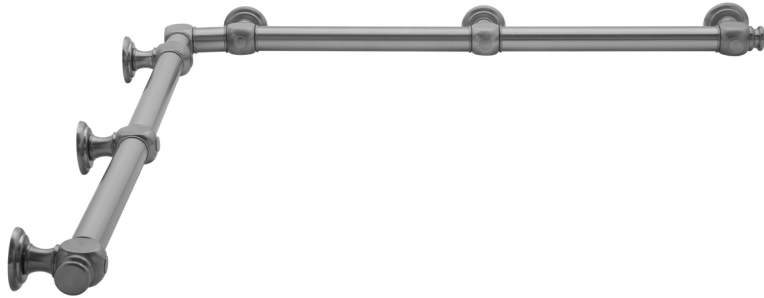

G60 60" x 60" Inside Corner Grab Bar

Model #: G60-60-60-IC-

FEATURES:

- Structurally engineered 90° angle
- ADA compliant when properly installed
- Horizontal section can be used as towel bar
- Style options to complement all collections
- Optional handshower sliders can be added to either bar only upon initial order
- All grab bars can be custom sized. Contact JACLO for pricing & availability
- BAR WILL BE 5" LONGER THAN LISTED LENGTH FROM CENTER OF OUTSIDE POST TO WALL
- *NOTE: GRAB BARS OVER 32" REQUIRE A MIDDLE POST
- NOT AVAILABLE in PG or SG. For large quantity orders, please contact hospitality@jaclo.com

AVAILABLE FINISHES:

Polished Chrome (PCH)	Satin Chrome (SC)	Bronze Umber (BU)
Satin Nickel (SN)	Pewter (PEW)	Caramel Bronze (CB)
Polished Nickel (PN)	Antique Brass (AB)	Antique Copper (ACU)
Oil-Rubbed Bronze (ORB)	Polished Brass (PB)	Polished Copper (PCU)
Vintage Bronze (VB)	Satin Brass (SB)	Matte Black (MBK)
Black Nickel (BKN)	White (WH)	Unlacquered Brass (ULB)
Satin Cooper (SCU)	Almond (ALD)	Amber (AMB)
Azure Blue (AZB)	Coral (COR)	Mint Green (GRN)
Stone Grey (GRY)	Lilac (LAC)	Light Blue (LBL)
Limon (LIM)	Plum (PLM)	Pink (PNK)
Red (RED)	Graphite (GPH)	
Aged Unlacquered Brass (AUB)		