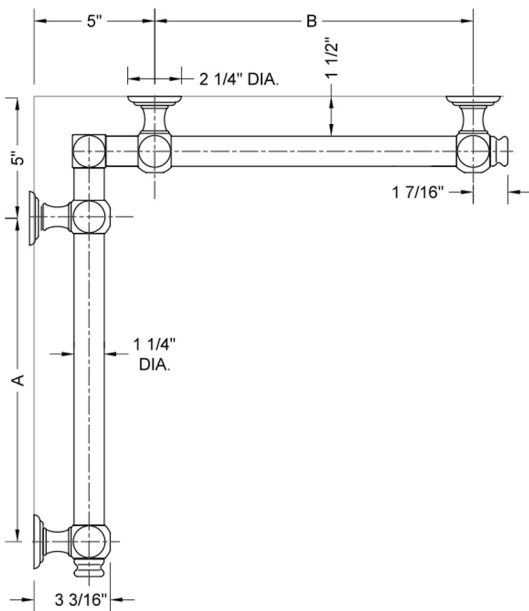

G60 60" x 60" Inside Corner Grab Bar

Model #: G60-60-60-IC-

FEATURES:

- Structurally engineered 90° angle
- ADA compliant when properly installed
- Horizontal section can be used as towel bar
- Style options to complement all collections
- Optional handshower sliders can be added to either bar only upon initial order
- All grab bars can be custom sized. Contact JACLO for pricing & availability
- BAR WILL BE 5" LONGER THAN LISTED LENGTH FROM CENTER OF OUTSIDE POST TO WALL
- *NOTE: GRAB BARS OVER 32" REQUIRE A MIDDLE POST
- NOT AVAILABLE in PG or SG. For large quantity orders, please contact hospitality@jaclo.com

SPECIFICATION DRAWING:

BRASS LUXURY GRAB BAR							
PART #	DESCRIPTION	A	B	PART #	DESCRIPTION	A	B
G60-12-12-IC	CENTER OF POST	12"	12"	G60-24-36-IC	CENTER OF POST	24"	36"
G60-12-16-IC	CENTER OF POST	12"	16"	G60-24-48-IC	CENTER OF POST	24"	48"
G60-12-24-IC	CENTER OF POST	12"	24"	G60-24-60-IC	CENTER OF POST	24"	60"
G60-12-32-IC	CENTER OF POST	12"	32"				
				G60-32-32-IC	CENTER OF POST	32"	32"
G60-12-36-IC	CENTER OF POST	12"	36"	G60-32-36-IC	CENTER OF POST	32"	36"
G60-12-48-IC	CENTER OF POST	12"	48"	G60-32-48-IC	CENTER OF POST	32"	48"
G60-12-60-IC	CENTER OF POST	12"	60"	G60-32-60-IC	CENTER OF POST	32"	60"
G60-16-16-IC	CENTER OF POST	16"	16"	G60-36-36-IC	CENTER OF POST	36"	36"
G60-16-24-IC	CENTER OF POST	16"	24"	G60-36-48-IC	CENTER OF POST	36"	48"
G60-16-32-IC	CENTER OF POST	16"	32"	G60-36-60-IC	CENTER OF POST	36"	60"
G60-16-36-IC	CENTER OF POST	16"	36"	G60-48-48-IC	CENTER OF POST	48"	48"
G60-16-48-IC	CENTER OF POST	16"	48"	G60-48-60-IC	CENTER OF POST	48"	60"
G60-16-60-IC	CENTER OF POST	16"	60"				
				G60-60-60-IC	CENTER OF POST	60"	60"
G60-24-24-IC	CENTER OF POST	24"	24"				
G60-24-32-IC	CENTER OF POST	24"	32"				