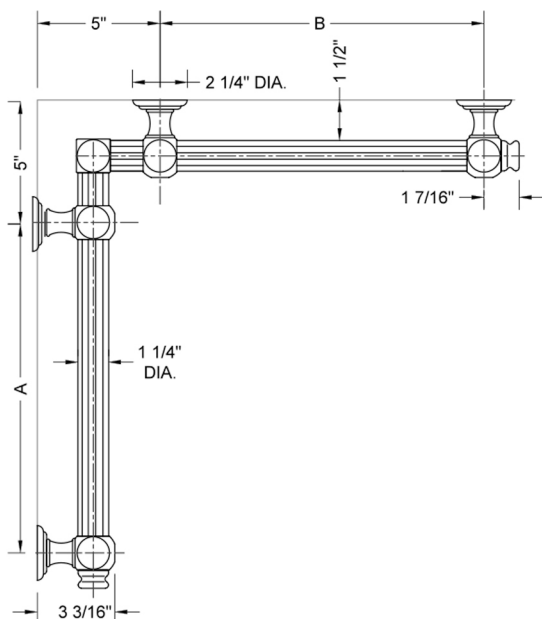

G61 60" x 60" Inside Corner Grab Bar Model #: G61-60-60-IC-

FEATURES:

- Structurally engineered 90° angle
- ADA compliant when properly installed
- Horizontal section can be used as towel bar
- Style options to complement all collections
- Optional handshower sliders can be added to either bar only upon initial order
- All grab bars can be custom sized. Contact JACLO for pricing & availability
- BAR WILL BE 5" LONGER THAN LISTED LENGTH FROM CENTER OF OUTSIDE POST TO WALL
- *NOTE: GRAB BARS OVER 32" REQUIRE A MIDDLE POST
- NOT AVAILABLE in PG or SG. For large quantity orders, please contact hospitality@jaclo.com

SPECIFICATION DRAWING:

BRASS LUXURY GRAB BAR							
PART. #	DESCRIPTION	A	B	PART. #	DESCRIPTION	A	B
G61-12-12-IC	CENTER OF POST	12"	12"	G61-24-36-IC	CENTER OF POST	24"	36"
G61-12-16-IC	CENTER OF POST	12"	16"	G61-24-48-IC	CENTER OF POST	24"	48"
G61-12-24-IC	CENTER OF POST	12"	24"	G61-24-60-IC	CENTER OF POST	24"	60"
G61-12-32-IC	CENTER OF POST	12"	32"				
G61-12-36-IC	CENTER OF POST	12"	36"	G61-32-32-IC	CENTER OF POST	32"	32"
G61-12-48-IC	CENTER OF POST	12"	48"	G61-32-36-IC	CENTER OF POST	32"	36"
G61-12-60-IC	CENTER OF POST	12"	60"	G61-32-48-IC	CENTER OF POST	32"	48"
				G61-32-60-IC	CENTER OF POST	32"	60"
G61-16-16-IC	CENTER OF POST	16"	16"				
G61-16-24-IC	CENTER OF POST	16"	24"	G61-36-36-IC	CENTER OF POST	36"	36"
G61-16-32-IC	CENTER OF POST	16"	32"	G61-36-48-IC	CENTER OF POST	36"	48"
				G61-36-60-IC	CENTER OF POST	36"	60"
G61-16-36-IC	CENTER OF POST	16"	36"				
G61-16-48-IC	CENTER OF POST	16"	48"	G61-48-48-IC	CENTER OF POST	48"	48"
G61-16-60-IC	CENTER OF POST	16"	60"	G61-48-60-IC	CENTER OF POST	48"	60"
G61-24-24-IC	CENTER OF POST	24"	24"	G61-60-60-IC	CENTER OF POST	60"	60"
G61-24-32-IC	CENTER OF POST	24"	32"				