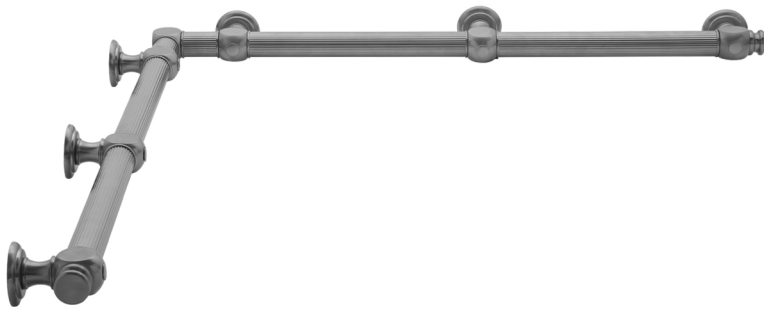

G61 60" x 60" Inside Corner Grab Bar Model #: G61-60-60-IC-

FEATURES:

- Structurally engineered 90° angle
- ADA compliant when properly installed
- Horizontal section can be used as towel bar
- Style options to complement all collections
- Optional handshower sliders can be added to either bar only upon initial order
- All grab bars can be custom sized. Contact JACLO for pricing & availability
- BAR WILL BE 5" LONGER THAN LISTED LENGTH FROM CENTER OF OUTSIDE POST TO WALL
- *NOTE: GRAB BARS OVER 32" REQUIRE A MIDDLE POST
- NOT AVAILABLE in PG or SG. For large quantity orders, please contact hospitality@jaclo.com

SPECIFICATION DRAWING:

BRASS LUXURY GRAB BAR							
PART. #	DESCRIPTION	A	B	PART. #	DESCRIPTION	A	B
G61-12-12-IC	CENTER OF POST	12"	12"	G61-24-36-IC	CENTER OF POST	24"	36"
G61-12-16-IC	CENTER OF POST	12"	16"	G61-24-48-IC	CENTER OF POST	24"	48"
G61-12-24-IC	CENTER OF POST	12"	24"	G61-24-60-IC	CENTER OF POST	24"	60"
G61-12-32-IC	CENTER OF POST	12"	32"				
G61-12-36-IC	CENTER OF POST	12"	36"	G61-32-32-IC	CENTER OF POST	32"	32"
G61-12-48-IC	CENTER OF POST	12"	48"	G61-32-36-IC	CENTER OF POST	32"	36"
G61-12-60-IC	CENTER OF POST	12"	60"	G61-32-48-IC	CENTER OF POST	32"	48"
				G61-32-60-IC	CENTER OF POST	32"	60"
G61-16-16-IC	CENTER OF POST	16"	16"				
G61-16-24-IC	CENTER OF POST	16"	24"	G61-36-36-IC	CENTER OF POST	36"	36"
G61-16-32-IC	CENTER OF POST	16"	32"	G61-36-48-IC	CENTER OF POST	36"	48"
				G61-36-60-IC	CENTER OF POST	36"	60"
G61-16-36-IC	CENTER OF POST	16"	36"				
G61-16-48-IC	CENTER OF POST	16"	48"	G61-48-48-IC	CENTER OF POST	48"	48"
G61-16-60-IC	CENTER OF POST	16"	60"	G61-48-60-IC	CENTER OF POST	48"	60"
G61-24-24-IC	CENTER OF POST	24"	24"	G61-60-60-IC	CENTER OF POST	60"	60"
G61-24-32-IC	CENTER OF POST	24"	32"				