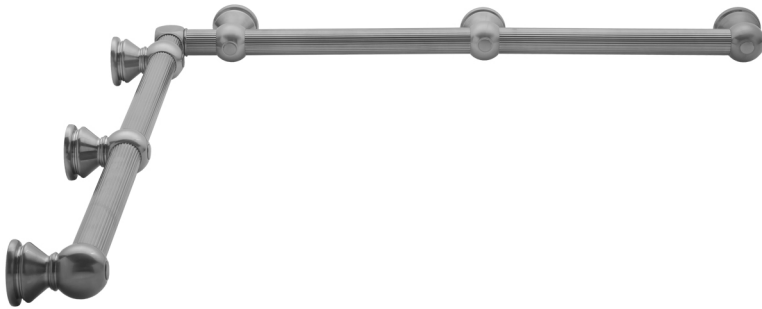

G33 60" x 60" Inside Corner Grab Bar

Model #: G33-60-60-IC-

FEATURES:

- Structurally engineered 90° angle
- ADA compliant when properly installed
- Horizontal section can be used as towel bar
- Style options to complement all collections
- Optional handshower sliders can be added to either bar only upon initial order
- All grab bars can be custom sized. Contact JACLO for pricing & availability
- BAR WILL BE 5" LONGER THAN LISTED LENGTH FROM CENTER OF OUTSIDE POST TO WALL
- *NOTE: GRAB BARS OVER 32" REQUIRE A MIDDLE POST
- NOT AVAILABLE in PG or SG. For large quantity orders, please contact hospitality@jaclo.com

AVAILABLE FINISHES:

Polished Chrome (PCH)	Satin Chrome (SC)	Bronze Umber (BU)
Satin Nickel (SN)	Pewter (PEW)	Caramel Bronze (CB)
Polished Nickel (PN)	Antique Brass (AB)	Antique Copper (ACU)
Oil-Rubbed Bronze (ORB)	Polished Brass (PB)	Polished Copper (PCU)
Vintage Bronze (VB)	Satin Brass (SB)	Matte Black (MBK)
Black Nickel (BKN)	White (WH)	Unlacquered Brass (ULB)
Satin Cooper (SCU)	Almond (ALD)	Amber (AMB)
Azure Blue (AZB)	Coral (COR)	Mint Green (GRN)
Stone Grey (GRY)	Lilac (LAC)	Light Blue (LBL)
Limon (LIM)	Plum (PLM)	Pink (PNK)
Red (RED)	Graphite (GPH)	
Aged Unlacquered Brass (AUB)		