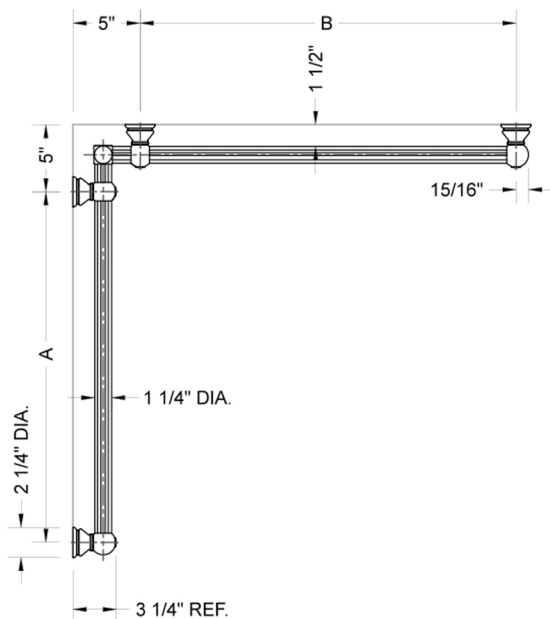

G33 60" x 60" Inside Corner Grab Bar

Model #: G33-60-60-IC-

FEATURES:

- Structurally engineered 90° angle
- ADA compliant when properly installed
- Horizontal section can be used as towel bar
- Style options to complement all collections
- Optional handshower sliders can be added to either bar only upon initial order
- All grab bars can be custom sized. Contact JACLO for pricing & availability
- BAR WILL BE 5" LONGER THAN LISTED LENGTH FROM CENTER OF OUTSIDE POST TO WALL
- *NOTE: GRAB BARS OVER 32" REQUIRE A MIDDLE POST
- NOT AVAILABLE in PG or SG. For large quantity orders, please contact hospitality@jaclo.com

SPECIFICATION DRAWING:

BRASS LUXURY GRAB BAR							
PART. #	DESCRIPTION	A	B	PART. #	DESCRIPTION	A	B
G33-12-12-IC	CENTER OF POST	12"	12"	G33-24-36-IC	CENTER OF POST	24"	36"
G33-12-16-IC	CENTER OF POST	12"	16"	G33-24-48-IC	CENTER OF POST	24"	48"
G33-12-24-IC	CENTER OF POST	12"	24"	G33-24-60-IC	CENTER OF POST	24"	60"
G33-12-32-IC	CENTER OF POST	12"	32"				
				G33-32-32-IC	CENTER OF POST	32"	32"
G33-12-36-IC	CENTER OF POST	12"	36"	G33-32-36-IC	CENTER OF POST	32"	36"
G33-12-48-IC	CENTER OF POST	12"	48"	G33-32-48-IC	CENTER OF POST	32"	48"
G33-12-60-IC	CENTER OF POST	12"	60"	G33-32-60-IC	CENTER OF POST	32"	60"
G33-16-16-IC	CENTER OF POST	16"	16"	G33-36-36-IC	CENTER OF POST	36"	36"
G33-16-24-IC	CENTER OF POST	16"	24"	G33-36-48-IC	CENTER OF POST	36"	48"
G33-16-32-IC	CENTER OF POST	16"	32"	G33-36-60-IC	CENTER OF POST	36"	60"
G33-16-36-IC	CENTER OF POST	16"	36"	G33-48-48-IC	CENTER OF POST	48"	48"
G33-16-48-IC	CENTER OF POST	16"	48"	G33-48-60-IC	CENTER OF POST	48"	60"
G33-16-60-IC	CENTER OF POST	16"	60"				
				G33-60-60-IC	CENTER OF POST	60"	60"
G33-24-24-IC	CENTER OF POST	24"	24"				
G33-24-32-IC	CENTER OF POST	24"	32"				