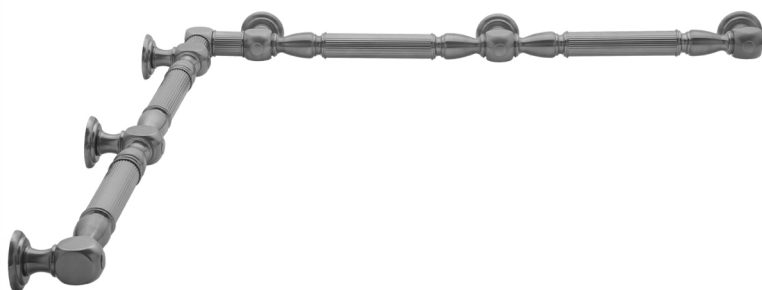

G21 60" x 60" Inside Corner Grab Bar

Model #: **G21-60-60-IC-**

FEATURES:

- Structurally engineered 90° angle
- ADA compliant when properly installed
- Horizontal section can be used as towel bar
- Style options to complement all collections
- Optional handshower sliders can be added to either bar only upon initial order
- All grab bars can be custom sized. Contact JACLO for pricing & availability
- BAR WILL BE 5" LONGER THAN LISTED LENGTH FROM CENTER OF OUTSIDE POST TO WALL
- *NOTE: GRAB BARS OVER 32" REQUIRE A MIDDLE POST
- NOT AVAILABLE in PG or SG. For large quantity orders, please contact hospitality@jaclo.com

AVAILABLE FINISHES:

Polished Chrome (PCH)	Satin Chrome (SC)	Bronze Umber (BU)
Satin Nickel (SN)	Pewter (PEW)	Caramel Bronze (CB)
Polished Nickel (PN)	Antique Brass (AB)	Antique Copper (ACU)
Oil-Rubbed Bronze (ORB)	Polished Brass (PB)	Polished Copper (PCU)
Vintage Bronze (VB)	Satin Brass (SB)	Matte Black (MBK)
Black Nickel (BKN)	White (WH)	Unlacquered Brass (ULB)
Satin Cooper (SCU)	Almond (ALD)	Amber (AMB)
Azure Blue (AZB)	Coral (COR)	Mint Green (GRN)
Stone Grey (GRY)	Lilac (LAC)	Light Blue (LBL)
Limon (LIM)	Plum (PLM)	Pink (PNK)
Red (RED)	Graphite (GPH)	
Aged Unlacquered Brass (AUB)		