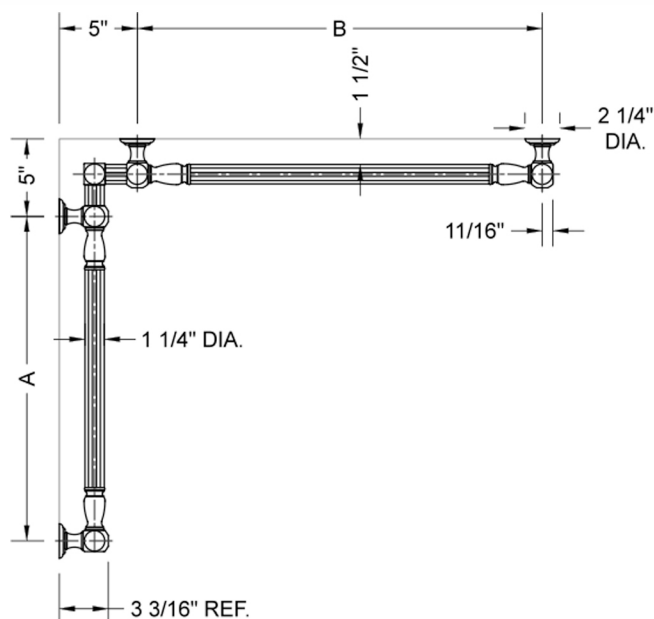

G21 60" x 60" Inside Corner Grab Bar

Model #: **G21-60-60-IC-**

FEATURES:

- Structurally engineered 90° angle
- ADA compliant when properly installed
- Horizontal section can be used as towel bar
- Style options to complement all collections
- Optional handshower sliders can be added to either bar only upon initial order
- All grab bars can be custom sized. Contact JACLO for pricing & availability
- BAR WILL BE 5" LONGER THAN LISTED LENGTH FROM CENTER OF OUTSIDE POST TO WALL
- *NOTE: GRAB BARS OVER 32" REQUIRE A MIDDLE POST
- NOT AVAILABLE in PG or SG. For large quantity orders, please contact hospitality@jaclo.com

SPECIFICATION DRAWING:

BRASS LUXURY GRAB BAR							
PART. #	DESCRIPTION	A	B	PART. #	DESCRIPTION	A	B
G21-12-12-IC	CENTER OF POST	12"	12"	G21-24-36-IC	CENTER OF POST	24"	36"
G21-12-16-IC	CENTER OF POST	12"	16"	G21-24-48-IC	CENTER OF POST	24"	48"
G21-12-24-IC	CENTER OF POST	12"	24"	G21-24-60-IC	CENTER OF POST	24"	60"
G21-12-32-IC	CENTER OF POST	12"	32"				
				G21-32-32-IC	CENTER OF POST	32"	32"
G21-12-36-IC	CENTER OF POST	12"	36"	G21-32-36-IC	CENTER OF POST	32"	36"
G21-12-48-IC	CENTER OF POST	12"	48"	G21-32-48-IC	CENTER OF POST	32"	48"
G21-12-60-IC	CENTER OF POST	12"	60"	G21-32-60-IC	CENTER OF POST	32"	60"
G21-16-16-IC	CENTER OF POST	16"	16"	G21-36-36-IC	CENTER OF POST	36"	36"
G21-16-24-IC	CENTER OF POST	16"	24"	G21-36-48-IC	CENTER OF POST	36"	48"
G21-16-32-IC	CENTER OF POST	16"	32"	G21-36-60-IC	CENTER OF POST	36"	60"
G21-16-36-IC	CENTER OF POST	16"	36"	G21-48-48-IC	CENTER OF POST	48"	48"
G21-16-48-IC	CENTER OF POST	16"	48"	G21-48-60-IC	CENTER OF POST	48"	60"
G21-16-60-IC	CENTER OF POST	16"	60"				
				G21-60-60-IC	CENTER OF POST	60"	60"
G21-24-24-IC	CENTER OF POST	24"	24"				
G21-24-32-IC	CENTER OF POST	24"	32"				