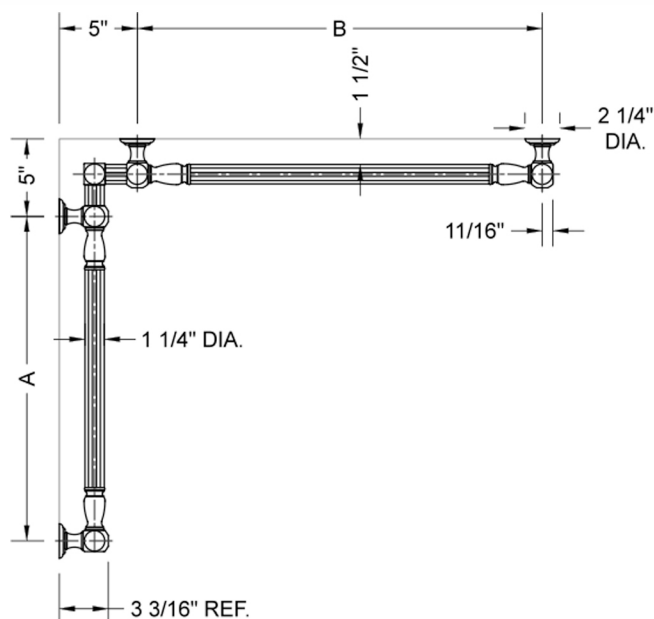

SPECIFICATION DRAWING:

BRASS LUXURY GRAB BAR							
PART. #	DESCRIPTION	A	B	PART. #	DESCRIPTION	A	B
G21-12-12-IC	CENTER OF POST	12"	12"	G21-24-36-IC	CENTER OF POST	24"	36"
G21-12-16-IC	CENTER OF POST	12"	16"	G21-24-48-IC	CENTER OF POST	24"	48"
G21-12-24-IC	CENTER OF POST	12"	24"	G21-24-60-IC	CENTER OF POST	24"	60"
G21-12-32-IC	CENTER OF POST	12"	32"				
				G21-32-32-IC	CENTER OF POST	32"	32"
G21-12-36-IC	CENTER OF POST	12"	36"	G21-32-36-IC	CENTER OF POST	32"	36"
G21-12-48-IC	CENTER OF POST	12"	48"	G21-32-48-IC	CENTER OF POST	32"	48"
G21-12-60-IC	CENTER OF POST	12"	60"	G21-32-60-IC	CENTER OF POST	32"	60"
G21-16-16-IC	CENTER OF POST	16"	16"	G21-36-36-IC	CENTER OF POST	36"	36"
G21-16-24-IC	CENTER OF POST	16"	24"	G21-36-48-IC	CENTER OF POST	36"	48"
G21-16-32-IC	CENTER OF POST	16"	32"	G21-36-60-IC	CENTER OF POST	36"	60"
G21-16-36-IC	CENTER OF POST	16"	36"	G21-48-48-IC	CENTER OF POST	48"	48"
G21-16-48-IC	CENTER OF POST	16"	48"	G21-48-60-IC	CENTER OF POST	48"	60"
G21-16-60-IC	CENTER OF POST	16"	60"				
				G21-60-60-IC	CENTER OF POST	60"	60"
G21-24-24-IC	CENTER OF POST	24"	24"				
G21-24-32-IC	CENTER OF POST	24"	32"