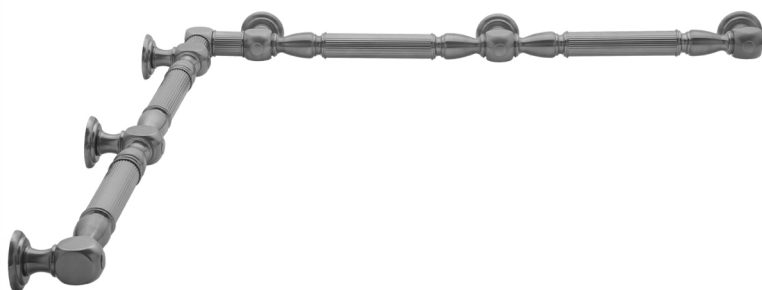

## G21 48" x 60" Inside Corner Grab Bar

Model #: **G21-48-60-IC-**

### FEATURES:

- Structurally engineered 90° angle
- ADA compliant when properly installed
- Horizontal section can be used as towel bar
- Style options to complement all collections
- Optional handshower sliders can be added to either bar only upon initial order
- All grab bars can be custom sized. Contact JACLO for pricing & availability
- BAR WILL BE 5" LONGER THAN LISTED LENGTH FROM CENTER OF OUTSIDE POST TO WALL
- \*NOTE: GRAB BARS OVER 32" REQUIRE A MIDDLE POST
- NOT AVAILABLE in PG or SG. For large quantity orders, please contact [hospitality@jaclo.com](mailto:hospitality@jaclo.com)