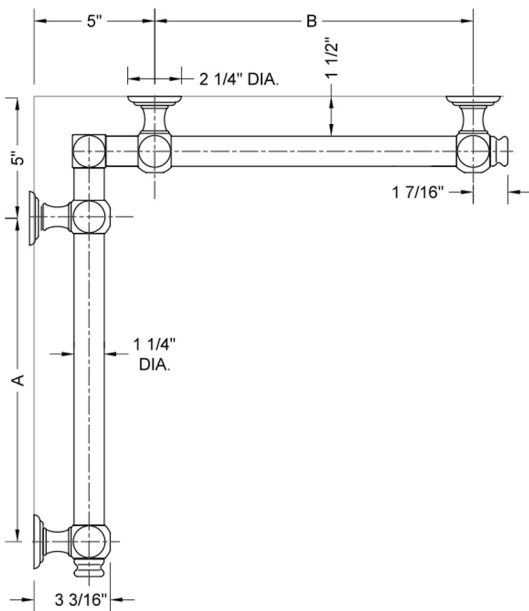

G60 48" x 60" Inside Corner Grab Bar

Model #: G60-48-60-IC-

FEATURES:

- Structurally engineered 90° angle
- ADA compliant when properly installed
- Horizontal section can be used as towel bar
- Style options to complement all collections
- Optional handshower sliders can be added to either bar only upon initial order
- All grab bars can be custom sized. Contact JACLO for pricing & availability
- BAR WILL BE 5" LONGER THAN LISTED LENGTH FROM CENTER OF OUTSIDE POST TO WALL
- *NOTE: GRAB BARS OVER 32" REQUIRE A MIDDLE POST
- NOT AVAILABLE in PG or SG. For large quantity orders, please contact hospitality@jaclo.com

SPECIFICATION DRAWING:

BRASS LUXURY GRAB BAR							
PART #	DESCRIPTION	A	B	PART #	DESCRIPTION	A	B
G60-12-12-IC	CENTER OF POST	12"	12"	G60-24-36-IC	CENTER OF POST	24"	36"
G60-12-16-IC	CENTER OF POST	12"	16"	G60-24-48-IC	CENTER OF POST	24"	48"
G60-12-24-IC	CENTER OF POST	12"	24"	G60-24-60-IC	CENTER OF POST	24"	60"
G60-12-32-IC	CENTER OF POST	12"	32"				
G60-12-36-IC	CENTER OF POST	12"	36"	G60-32-32-IC	CENTER OF POST	32"	32"
G60-12-48-IC	CENTER OF POST	12"	48"	G60-32-36-IC	CENTER OF POST	32"	36"
G60-12-60-IC	CENTER OF POST	12"	60"	G60-32-48-IC	CENTER OF POST	32"	48"
				G60-32-60-IC	CENTER OF POST	32"	60"
G60-16-16-IC	CENTER OF POST	16"	16"				
G60-16-24-IC	CENTER OF POST	16"	24"	G60-36-36-IC	CENTER OF POST	36"	36"
G60-16-32-IC	CENTER OF POST	16"	32"	G60-36-48-IC	CENTER OF POST	36"	48"
				G60-36-60-IC	CENTER OF POST	36"	60"
G60-16-36-IC	CENTER OF POST	16"	36"				
G60-16-48-IC	CENTER OF POST	16"	48"	G60-48-48-IC	CENTER OF POST	48"	48"
G60-16-60-IC	CENTER OF POST	16"	60"	G60-48-60-IC	CENTER OF POST	48"	60"
G60-24-24-IC	CENTER OF POST	24"	24"	G60-60-60-IC	CENTER OF POST	60"	60"
G60-24-32-IC	CENTER OF POST	24"	32"				