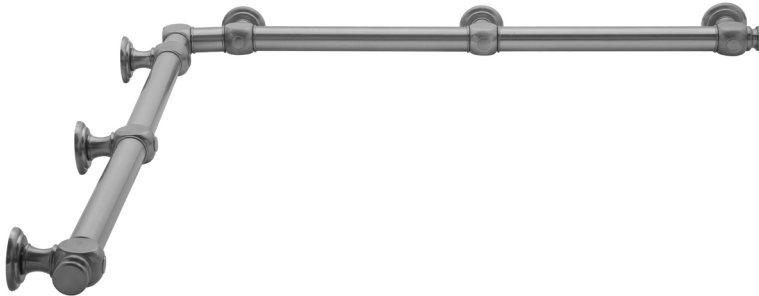

G60 48" x 60" Inside Corner Grab Bar

Model #: G60-48-60-IC-

FEATURES:

- Structurally engineered 90° angle
- ADA compliant when properly installed
- Horizontal section can be used as towel bar
- Style options to complement all collections
- Optional handshower sliders can be added to either bar only upon initial order
- All grab bars can be custom sized. Contact JACLO for pricing & availability
- BAR WILL BE 5" LONGER THAN LISTED LENGTH FROM CENTER OF OUTSIDE POST TO WALL
- *NOTE: GRAB BARS OVER 32" REQUIRE A MIDDLE POST
- NOT AVAILABLE in PG or SG. For large quantity orders, please contact hospitality@jaclo.com

AVAILABLE FINISHES:

Polished Chrome (PCH)	Satin Chrome (SC)	Bronze Umber (BU)
Satin Nickel (SN)	Pewter (PEW)	Caramel Bronze (CB)
Polished Nickel (PN)	Antique Brass (AB)	Antique Copper (ACU)
Oil-Rubbed Bronze (ORB)	Polished Brass (PB)	Polished Copper (PCU)
Vintage Bronze (VB)	Satin Brass (SB)	Matte Black (MBK)
Black Nickel (BKN)	White (WH)	Unlacquered Brass (ULB)
Satin Cooper (SCU)	Almond (ALD)	Amber (AMB)
Azure Blue (AZB)	Coral (COR)	Mint Green (GRN)
Stone Grey (GRY)	Lilac (LAC)	Light Blue (LBL)
Limon (LIM)	Plum (PLM)	Pink (PNK)
Red (RED)	Graphite (GPH)	
Aged Unlacquered Brass (AUB)		