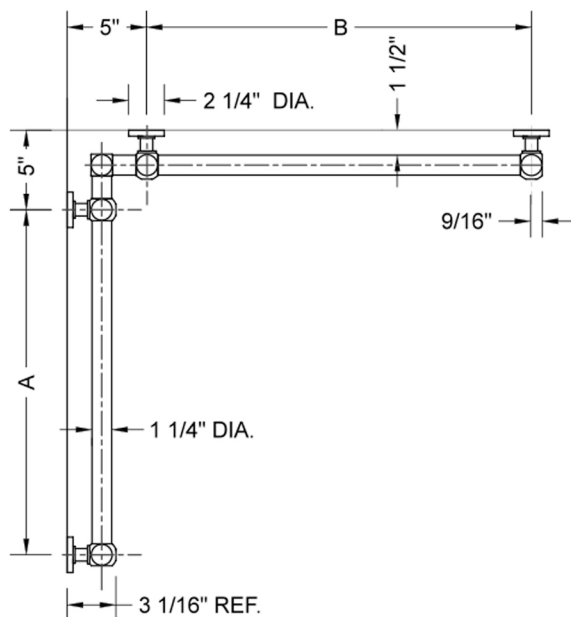

G70 48" x 48" Inside Corner Grab Bar

Model #: G70-48-48-IC-

FEATURES:

- Structurally engineered 90° angle
- ADA compliant when properly installed
- Horizontal section can be used as towel bar
- Style options to complement all collections
- Optional handshower sliders can be added to either bar only upon initial order
- All grab bars can be custom sized. Contact JACLO for pricing & availability
- BAR WILL BE 5" LONGER THAN LISTED LENGTH FROM CENTER OF OUTSIDE POST TO WALL
- *NOTE: GRAB BARS OVER 32" REQUIRE A MIDDLE POST
- NOT AVAILABLE in PG or SG. For large quantity orders, please contact hospitality@jaclo.com

SPECIFICATION DRAWING:

BRASS LUXURY GRAB BAR							
PART. #	DESCRIPTION	A	B	PART. #	DESCRIPTION	A	B
G70-12-12-IC	CENTER OF POST	12"	12"	G70-24-36-IC	CENTER OF POST	24"	36"
G70-12-16-IC	CENTER OF POST	12"	16"	G70-24-48-IC	CENTER OF POST	24"	48"
G70-12-24-IC	CENTER OF POST	12"	24"	G70-24-60-IC	CENTER OF POST	24"	60"
G70-12-32-IC	CENTER OF POST	12"	32"				
				G70-32-32-IC	CENTER OF POST	32"	32"
G70-12-36-IC	CENTER OF POST	12"	36"	G70-32-36-IC	CENTER OF POST	32"	36"
G70-12-48-IC	CENTER OF POST	12"	48"	G70-32-48-IC	CENTER OF POST	32"	48"
G70-12-60-IC	CENTER OF POST	12"	60"	G70-32-60-IC	CENTER OF POST	32"	60"
G70-16-16-IC	CENTER OF POST	16"	16"	G70-36-36-IC	CENTER OF POST	36"	36"
G70-16-24-IC	CENTER OF POST	16"	24"	G70-36-48-IC	CENTER OF POST	36"	48"
G70-16-32-IC	CENTER OF POST	16"	32"	G70-36-60-IC	CENTER OF POST	36"	60"
G70-16-36-IC	CENTER OF POST	16"	36"	G70-48-48-IC	CENTER OF POST	48"	48"
G70-16-48-IC	CENTER OF POST	16"	48"	G70-48-60-IC	CENTER OF POST	48"	60"
G70-16-60-IC	CENTER OF POST	16"	60"				
				G70-60-60-IC	CENTER OF POST	60"	60"
G70-24-24-IC	CENTER OF POST	24"	24"				
G70-24-32-IC	CENTER OF POST	24"	32"				