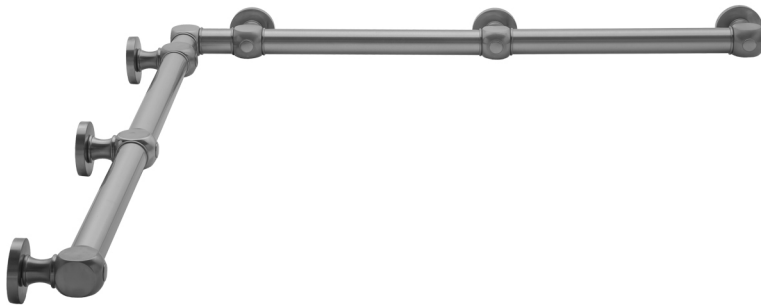

G70 48" x 48" Inside Corner Grab Bar

Model #: G70-48-48-IC-

FEATURES:

- Structurally engineered 90° angle
- ADA compliant when properly installed
- Horizontal section can be used as towel bar
- Style options to complement all collections
- Optional handshower sliders can be added to either bar only upon initial order
- All grab bars can be custom sized. Contact JACLO for pricing & availability
- BAR WILL BE 5" LONGER THAN LISTED LENGTH FROM CENTER OF OUTSIDE POST TO WALL
- *NOTE: GRAB BARS OVER 32" REQUIRE A MIDDLE POST
- NOT AVAILABLE in PG or SG. For large quantity orders, please contact hospitality@jaclo.com

SPECIFICATION DRAWING:

BRASS LUXURY GRAB BAR							
PART. #	DESCRIPTION	A	B	PART. #	DESCRIPTION	A	B
G70-12-12-IC	CENTER OF POST	12"	12"	G70-24-36-IC	CENTER OF POST	24"	36"
G70-12-16-IC	CENTER OF POST	12"	16"	G70-24-48-IC	CENTER OF POST	24"	48"
G70-12-24-IC	CENTER OF POST	12"	24"	G70-24-60-IC	CENTER OF POST	24"	60"
G70-12-32-IC	CENTER OF POST	12"	32"				
				G70-32-32-IC	CENTER OF POST	32"	32"
G70-12-36-IC	CENTER OF POST	12"	36"	G70-32-36-IC	CENTER OF POST	32"	36"
G70-12-48-IC	CENTER OF POST	12"	48"	G70-32-48-IC	CENTER OF POST	32"	48"
G70-12-60-IC	CENTER OF POST	12"	60"	G70-32-60-IC	CENTER OF POST	32"	60"
G70-16-16-IC	CENTER OF POST	16"	16"	G70-36-36-IC	CENTER OF POST	36"	36"
G70-16-24-IC	CENTER OF POST	16"	24"	G70-36-48-IC	CENTER OF POST	36"	48"
G70-16-32-IC	CENTER OF POST	16"	32"	G70-36-60-IC	CENTER OF POST	36"	60"
G70-16-36-IC	CENTER OF POST	16"	36"	G70-48-48-IC	CENTER OF POST	48"	48"
G70-16-48-IC	CENTER OF POST	16"	48"	G70-48-60-IC	CENTER OF POST	48"	60"
G70-16-60-IC	CENTER OF POST	16"	60"				
				G70-60-60-IC	CENTER OF POST	60"	60"
G70-24-24-IC	CENTER OF POST	24"	24"				
G70-24-32-IC	CENTER OF POST	24"	32"				