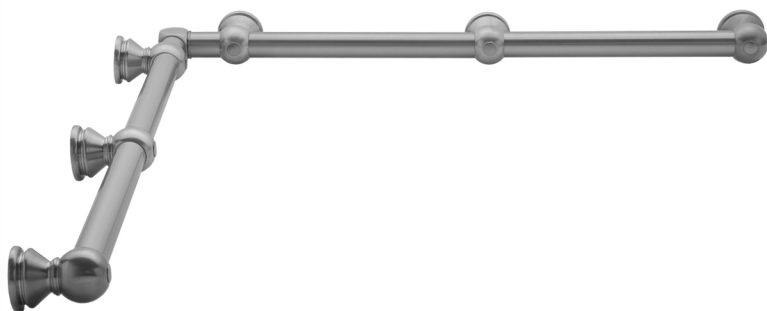

G30 48" x 48" Inside Corner Grab Bar

Model #: **G30-48-48-IC**

FEATURES:

- Structurally engineered 90° angle
- ADA compliant when properly installed
- Horizontal section can be used as towel bar
- Style options to complement all collections
- Optional handshower sliders can be added to either bar only upon initial order
- All grab bars can be custom sized. Contact JACLO for pricing & availability
- BAR WILL BE 5" LONGER THAN LISTED LENGTH FROM CENTER OF OUTSIDE POST TO WALL
- *NOTE: GRAB BARS OVER 32" REQUIRE A MIDDLE POST
- NOT AVAILABLE in PG or SG. For large quantity orders, please contact hospitality@jaclo.com

SPECIFICATION DRAWING:

BRASS LUXURY GRAB BAR							
PART. #	DESCRIPTION	A	B	PART. #	DESCRIPTION	A	B
G30-12-12-IC	CENTER OF POST	12"	12"	G30-24-36-IC	CENTER OF POST	24"	36"
G30-12-16-IC	CENTER OF POST	12"	16"	G30-24-48-IC	CENTER OF POST	24"	48"
G30-12-24-IC	CENTER OF POST	12"	24"	G30-24-60-IC	CENTER OF POST	24"	60"
G30-12-32-IC	CENTER OF POST	12"	32"				
				G30-32-32-IC	CENTER OF POST	32"	32"
G30-12-36-IC	CENTER OF POST	12"	36"	G30-32-36-IC	CENTER OF POST	32"	36"
G30-12-48-IC	CENTER OF POST	12"	48"	G30-32-48-IC	CENTER OF POST	32"	48"
G30-12-60-IC	CENTER OF POST	12"	60"	G30-32-60-IC	CENTER OF POST	32"	60"
G30-16-16-IC	CENTER OF POST	16"	16"	G30-36-36-IC	CENTER OF POST	36"	36"
G30-16-24-IC	CENTER OF POST	16"	24"	G30-36-48-IC	CENTER OF POST	36"	48"
G30-16-32-IC	CENTER OF POST	16"	32"	G30-36-60-IC	CENTER OF POST	36"	60"
G30-16-36-IC	CENTER OF POST	16"	36"	G30-48-48-IC	CENTER OF POST	48"	48"
G30-16-48-IC	CENTER OF POST	16"	48"	G30-48-60-IC	CENTER OF POST	48"	60"
G30-16-60-IC	CENTER OF POST	16"	60"				
				G30-60-60-IC	CENTER OF POST	60"	60"
G30-24-24-IC	CENTER OF POST	24"	24"				
G30-24-32-IC	CENTER OF POST	24"	32"				