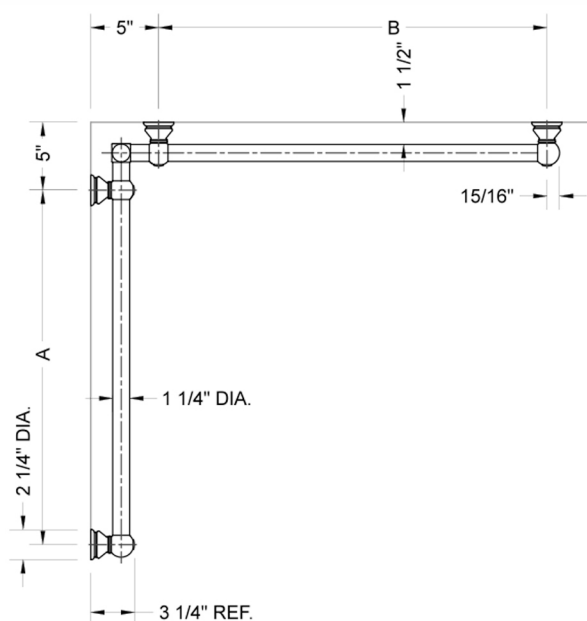

G30 48" x 48" Inside Corner Grab Bar

Model #: **G30-48-48-IC**

FEATURES:

- Structurally engineered 90° angle
- ADA compliant when properly installed
- Horizontal section can be used as towel bar
- Style options to complement all collections
- Optional handshower sliders can be added to either bar only upon initial order
- All grab bars can be custom sized. Contact JACLO for pricing & availability
- BAR WILL BE 5" LONGER THAN LISTED LENGTH FROM CENTER OF OUTSIDE POST TO WALL
- *NOTE: GRAB BARS OVER 32" REQUIRE A MIDDLE POST
- NOT AVAILABLE in PG or SG. For large quantity orders, please contact hospitality@jaclo.com

SPECIFICATION DRAWING:

BRASS LUXURY GRAB BAR							
PART. #	DESCRIPTION	A	B	PART. #	DESCRIPTION	A	B
G30-12-12-IC	CENTER OF POST	12"	12"	G30-24-36-IC	CENTER OF POST	24"	36"
G30-12-16-IC	CENTER OF POST	12"	16"	G30-24-48-IC	CENTER OF POST	24"	48"
G30-12-24-IC	CENTER OF POST	12"	24"	G30-24-60-IC	CENTER OF POST	24"	60"
G30-12-32-IC	CENTER OF POST	12"	32"				
				G30-32-32-IC	CENTER OF POST	32"	32"
G30-12-36-IC	CENTER OF POST	12"	36"	G30-32-36-IC	CENTER OF POST	32"	36"
G30-12-48-IC	CENTER OF POST	12"	48"	G30-32-48-IC	CENTER OF POST	32"	48"
G30-12-60-IC	CENTER OF POST	12"	60"	G30-32-60-IC	CENTER OF POST	32"	60"
G30-16-16-IC	CENTER OF POST	16"	16"	G30-36-36-IC	CENTER OF POST	36"	36"
G30-16-24-IC	CENTER OF POST	16"	24"	G30-36-48-IC	CENTER OF POST	36"	48"
G30-16-32-IC	CENTER OF POST	16"	32"	G30-36-60-IC	CENTER OF POST	36"	60"
G30-16-36-IC	CENTER OF POST	16"	36"	G30-48-48-IC	CENTER OF POST	48"	48"
G30-16-48-IC	CENTER OF POST	16"	48"	G30-48-60-IC	CENTER OF POST	48"	60"
G30-16-60-IC	CENTER OF POST	16"	60"				
				G30-60-60-IC	CENTER OF POST	60"	60"
G30-24-24-IC	CENTER OF POST	24"	24"				
G30-24-32-IC	CENTER OF POST	24"	32"				