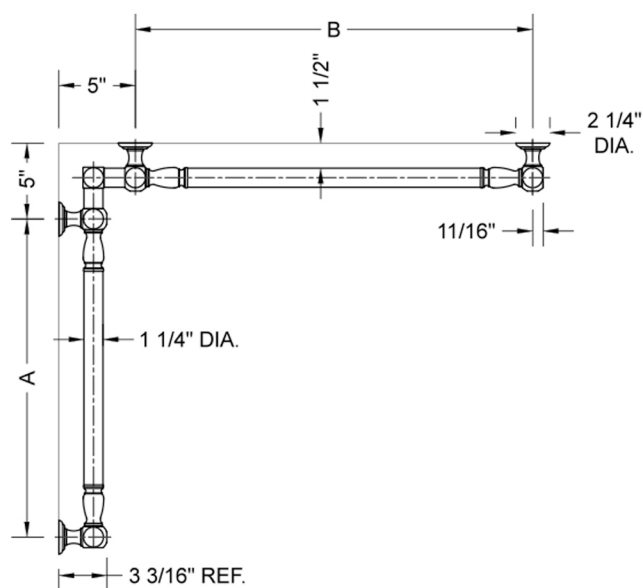

## G20 48" x 48" Inside Corner Grab Bar

Model #: **G20-48-48-IC**

### FEATURES:

- Structurally engineered 90° angle
- ADA compliant when properly installed
- Horizontal section can be used as towel bar
- Style options to complement all collections
- Optional handshower sliders can be added to either bar only upon initial order
- All grab bars can be custom sized. Contact JACLO for pricing & availability
- BAR WILL BE 5" LONGER THAN LISTED LENGTH FROM CENTER OF OUTSIDE POST TO WALL
- \*NOTE: GRAB BARS OVER 32" REQUIRE A MIDDLE POST
- NOT AVAILABLE in PG or SG. For large quantity orders, please contact [hospitality@jaclo.com](mailto:hospitality@jaclo.com)

### SPECIFICATION DRAWING:

BRASS LUXURY GRAB BAR							
PART. #	DESCRIPTION	A	B	PART. #	DESCRIPTION	A	B
G20-12-12-IC	CENTER OF POST	12"	12"	G20-24-36-IC	CENTER OF POST	24"	36"
G20-12-16-IC	CENTER OF POST	12"	16"	G20-24-48-IC	CENTER OF POST	24"	48"
G20-12-24-IC	CENTER OF POST	12"	24"	G20-24-60-IC	CENTER OF POST	24"	60"
G20-12-32-IC	CENTER OF POST	12"	32"				
G20-12-36-IC	CENTER OF POST	12"	36"	G20-32-32-IC	CENTER OF POST	32"	32"
G20-12-48-IC	CENTER OF POST	12"	48"	G20-32-36-IC	CENTER OF POST	32"	36"
G20-12-60-IC	CENTER OF POST	12"	60"	G20-32-48-IC	CENTER OF POST	32"	48"
				G20-32-60-IC	CENTER OF POST	32"	60"
G20-16-16-IC	CENTER OF POST	16"	16"				
G20-16-24-IC	CENTER OF POST	16"	24"	G20-36-36-IC	CENTER OF POST	36"	36"
G20-16-32-IC	CENTER OF POST	16"	32"	G20-36-48-IC	CENTER OF POST	36"	48"
				G20-36-60-IC	CENTER OF POST	36"	60"
G20-16-36-IC	CENTER OF POST	16"	36"				
G20-16-48-IC	CENTER OF POST	16"	48"	G20-48-48-IC	CENTER OF POST	48"	48"
G20-16-60-IC	CENTER OF POST	16"	60"	G20-48-60-IC	CENTER OF POST	48"	60"
G20-24-24-IC	CENTER OF POST	24"	24"				
G20-24-32-IC	CENTER OF POST	24"	32"	G20-60-60-IC	CENTER OF POST	60"	60"