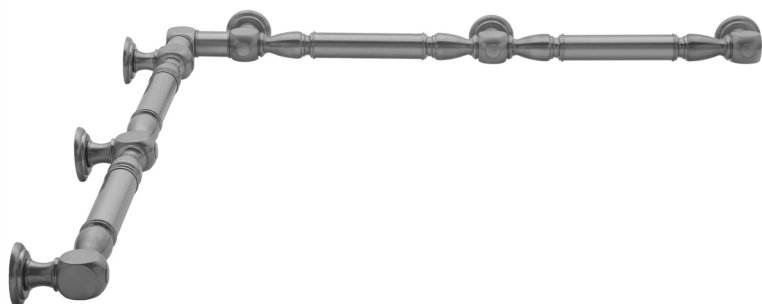

## G20 48" x 48" Inside Corner Grab Bar

Model #: **G20-48-48-IC**

### FEATURES:

- Structurally engineered 90° angle
- ADA compliant when properly installed
- Horizontal section can be used as towel bar
- Style options to complement all collections
- Optional handshower sliders can be added to either bar only upon initial order
- All grab bars can be custom sized. Contact JACLO for pricing & availability
- BAR WILL BE 5" LONGER THAN LISTED LENGTH FROM CENTER OF OUTSIDE POST TO WALL
- \*NOTE: GRAB BARS OVER 32" REQUIRE A MIDDLE POST
- NOT AVAILABLE in PG or SG. For large quantity orders, please contact [hospitality@jaclo.com](mailto:hospitality@jaclo.com)

### SPECIFICATION DRAWING:

BRASS LUXURY GRAB BAR							
PART. #	DESCRIPTION	A	B	PART. #	DESCRIPTION	A	B
G20-12-12-IC	CENTER OF POST	12"	12"	G20-24-36-IC	CENTER OF POST	24"	36"
G20-12-16-IC	CENTER OF POST	12"	16"	G20-24-48-IC	CENTER OF POST	24"	48"
G20-12-24-IC	CENTER OF POST	12"	24"	G20-24-60-IC	CENTER OF POST	24"	60"
G20-12-32-IC	CENTER OF POST	12"	32"				
G20-12-36-IC	CENTER OF POST	12"	36"	G20-32-32-IC	CENTER OF POST	32"	32"
G20-12-48-IC	CENTER OF POST	12"	48"	G20-32-36-IC	CENTER OF POST	32"	36"
G20-12-60-IC	CENTER OF POST	12"	60"	G20-32-48-IC	CENTER OF POST	32"	48"
				G20-32-60-IC	CENTER OF POST	32"	60"
G20-16-16-IC	CENTER OF POST	16"	16"				
G20-16-24-IC	CENTER OF POST	16"	24"	G20-36-36-IC	CENTER OF POST	36"	36"
G20-16-32-IC	CENTER OF POST	16"	32"	G20-36-48-IC	CENTER OF POST	36"	48"
				G20-36-60-IC	CENTER OF POST	36"	60"
G20-16-36-IC	CENTER OF POST	16"	36"				
G20-16-48-IC	CENTER OF POST	16"	48"	G20-48-48-IC	CENTER OF POST	48"	48"
G20-16-60-IC	CENTER OF POST	16"	60"	G20-48-60-IC	CENTER OF POST	48"	60"
G20-24-24-IC	CENTER OF POST	24"	24"				
G20-24-32-IC	CENTER OF POST	24"	32"	G20-60-60-IC	CENTER OF POST	60"	60"