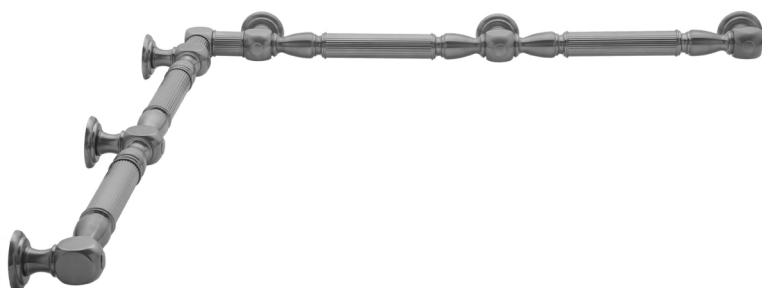

## G21 48" x 48" Inside Corner Grab Bar

Model #: **G21-48-48-IC-**

### FEATURES:

- Structurally engineered 90° angle
- ADA compliant when properly installed
- Horizontal section can be used as towel bar
- Style options to complement all collections
- Optional handshower sliders can be added to either bar only upon initial order
- All grab bars can be custom sized. Contact JACLO for pricing & availability
- BAR WILL BE 5" LONGER THAN LISTED LENGTH FROM CENTER OF OUTSIDE POST TO WALL
- \*NOTE: GRAB BARS OVER 32" REQUIRE A MIDDLE POST
- NOT AVAILABLE in PG or SG. For large quantity orders, please contact [hospitality@jaclo.com](mailto:hospitality@jaclo.com)

### SPECIFICATION DRAWING:

BRASS LUXURY GRAB BAR							
PART. #	DESCRIPTION	A	B	PART. #	DESCRIPTION	A	B
G21-12-12-IC	CENTER OF POST	12"	12"	G21-24-36-IC	CENTER OF POST	24"	36"
G21-12-16-IC	CENTER OF POST	12"	16"	G21-24-48-IC	CENTER OF POST	24"	48"
G21-12-24-IC	CENTER OF POST	12"	24"	G21-24-60-IC	CENTER OF POST	24"	60"
G21-12-32-IC	CENTER OF POST	12"	32"				
				G21-32-32-IC	CENTER OF POST	32"	32"
G21-12-36-IC	CENTER OF POST	12"	36"	G21-32-36-IC	CENTER OF POST	32"	36"
G21-12-48-IC	CENTER OF POST	12"	48"	G21-32-48-IC	CENTER OF POST	32"	48"
G21-12-60-IC	CENTER OF POST	12"	60"	G21-32-60-IC	CENTER OF POST	32"	60"
G21-16-16-IC	CENTER OF POST	16"	16"	G21-36-36-IC	CENTER OF POST	36"	36"
G21-16-24-IC	CENTER OF POST	16"	24"	G21-36-48-IC	CENTER OF POST	36"	48"
G21-16-32-IC	CENTER OF POST	16"	32"	G21-36-60-IC	CENTER OF POST	36"	60"
G21-16-36-IC	CENTER OF POST	16"	36"	G21-48-48-IC	CENTER OF POST	48"	48"
G21-16-48-IC	CENTER OF POST	16"	48"	G21-48-60-IC	CENTER OF POST	48"	60"
G21-16-60-IC	CENTER OF POST	16"	60"				
				G21-60-60-IC	CENTER OF POST	60"	60"
G21-24-24-IC	CENTER OF POST	24"	24"				
G21-24-32-IC	CENTER OF POST	24"	32"				