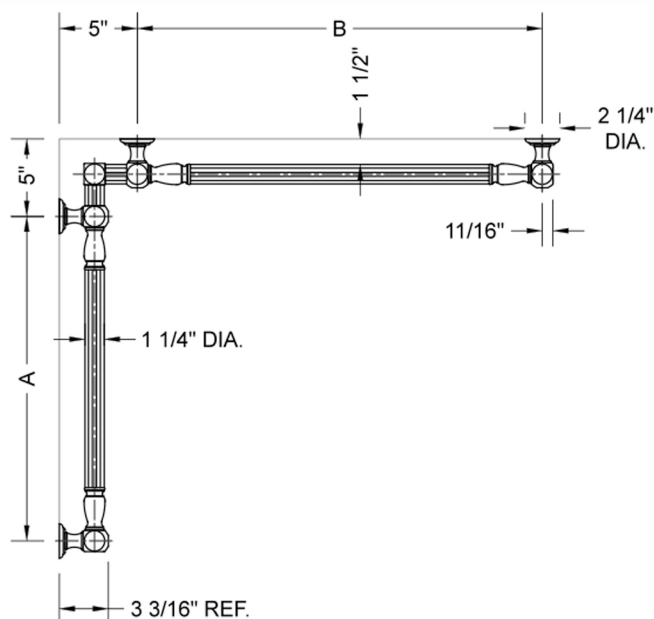

## G21 48" x 48" Inside Corner Grab Bar

Model #: **G21-48-48-IC-**

### FEATURES:

- Structurally engineered 90° angle
- ADA compliant when properly installed
- Horizontal section can be used as towel bar
- Style options to complement all collections
- Optional handshower sliders can be added to either bar only upon initial order
- All grab bars can be custom sized. Contact JACLO for pricing & availability
- BAR WILL BE 5" LONGER THAN LISTED LENGTH FROM CENTER OF OUTSIDE POST TO WALL
- \*NOTE: GRAB BARS OVER 32" REQUIRE A MIDDLE POST
- NOT AVAILABLE in PG or SG. For large quantity orders, please contact [hospitality@jaclo.com](mailto:hospitality@jaclo.com)

### SPECIFICATION DRAWING:

BRASS LUXURY GRAB BAR							
PART. #	DESCRIPTION	A	B	PART. #	DESCRIPTION	A	B
G21-12-12-IC	CENTER OF POST	12"	12"	G21-24-36-IC	CENTER OF POST	24"	36"
G21-12-16-IC	CENTER OF POST	12"	16"	G21-24-48-IC	CENTER OF POST	24"	48"
G21-12-24-IC	CENTER OF POST	12"	24"	G21-24-60-IC	CENTER OF POST	24"	60"
G21-12-32-IC	CENTER OF POST	12"	32"				
				G21-32-32-IC	CENTER OF POST	32"	32"
G21-12-36-IC	CENTER OF POST	12"	36"	G21-32-36-IC	CENTER OF POST	32"	36"
G21-12-48-IC	CENTER OF POST	12"	48"	G21-32-48-IC	CENTER OF POST	32"	48"
G21-12-60-IC	CENTER OF POST	12"	60"	G21-32-60-IC	CENTER OF POST	32"	60"
G21-16-16-IC	CENTER OF POST	16"	16"	G21-36-36-IC	CENTER OF POST	36"	36"
G21-16-24-IC	CENTER OF POST	16"	24"	G21-36-48-IC	CENTER OF POST	36"	48"
G21-16-32-IC	CENTER OF POST	16"	32"	G21-36-60-IC	CENTER OF POST	36"	60"
G21-16-36-IC	CENTER OF POST	16"	36"	G21-48-48-IC	CENTER OF POST	48"	48"
G21-16-48-IC	CENTER OF POST	16"	48"	G21-48-60-IC	CENTER OF POST	48"	60"
G21-16-60-IC	CENTER OF POST	16"	60"				
				G21-60-60-IC	CENTER OF POST	60"	60"
G21-24-24-IC	CENTER OF POST	24"	24"				
G21-24-32-IC	CENTER OF POST	24"	32"				