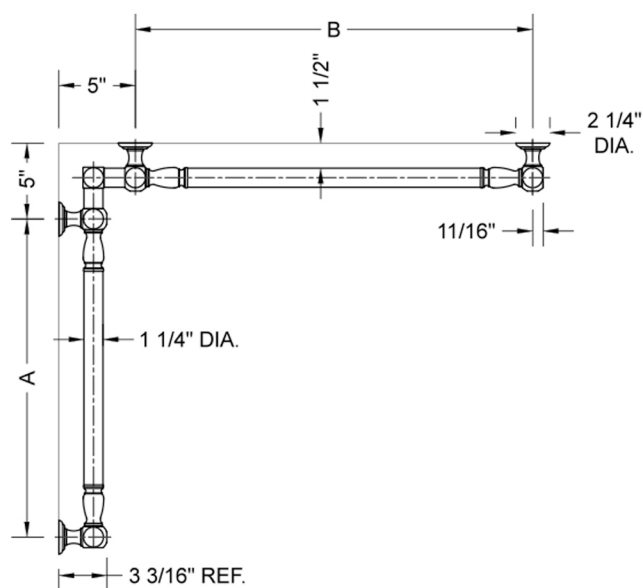

SPECIFICATION DRAWING:

BRASS LUXURY GRAB BAR							
PART. #	DESCRIPTION	A	B	PART. #	DESCRIPTION	A	B
G20-12-12-IC	CENTER OF POST	12"	12"	G20-24-36-IC	CENTER OF POST	24"	36"
G20-12-16-IC	CENTER OF POST	12"	16"	G20-24-48-IC	CENTER OF POST	24"	48"
G20-12-24-IC	CENTER OF POST	12"	24"	G20-24-60-IC	CENTER OF POST	24"	60"
G20-12-32-IC	CENTER OF POST	12"	32"				
				G20-32-32-IC	CENTER OF POST	32"	32"
G20-12-36-IC	CENTER OF POST	12"	36"	G20-32-36-IC	CENTER OF POST	32"	36"
G20-12-48-IC	CENTER OF POST	12"	48"	G20-32-48-IC	CENTER OF POST	32"	48"
G20-12-60-IC	CENTER OF POST	12"	60"	G20-32-60-IC	CENTER OF POST	32"	60"
G20-16-16-IC	CENTER OF POST	16"	16"	G20-36-36-IC	CENTER OF POST	36"	36"
G20-16-24-IC	CENTER OF POST	16"	24"	G20-36-48-IC	CENTER OF POST	36"	48"
G20-16-32-IC	CENTER OF POST	16"	32"	G20-36-60-IC	CENTER OF POST	36"	60"
G20-16-36-IC	CENTER OF POST	16"	36"	G20-48-48-IC	CENTER OF POST	48"	48"
G20-16-48-IC	CENTER OF POST	16"	48"	G20-48-60-IC	CENTER OF POST	48"	60"
G20-16-60-IC	CENTER OF POST	16"	60"				
G20-24-24-IC	CENTER OF POST	24"	24"				
G20-24-32-IC	CENTER OF POST	24"	32"