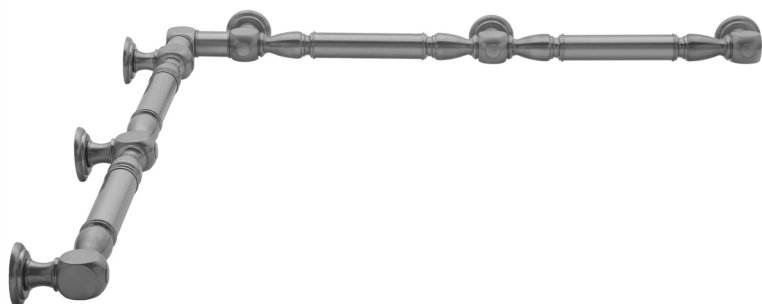

G20 36" x 60" Inside Corner Grab Bar

Model #: **G20-36-60-IC-**

FEATURES:

- Structurally engineered 90° angle
- ADA compliant when properly installed
- Horizontal section can be used as towel bar
- Style options to complement all collections
- Optional handshower sliders can be added to either bar only upon initial order
- All grab bars can be custom sized. Contact JACLO for pricing & availability
- BAR WILL BE 5" LONGER THAN LISTED LENGTH FROM CENTER OF OUTSIDE POST TO WALL
- *NOTE: GRAB BARS OVER 32" REQUIRE A MIDDLE POST
- NOT AVAILABLE in PG or SG. For large quantity orders, please contact hospitality@jaclo.com