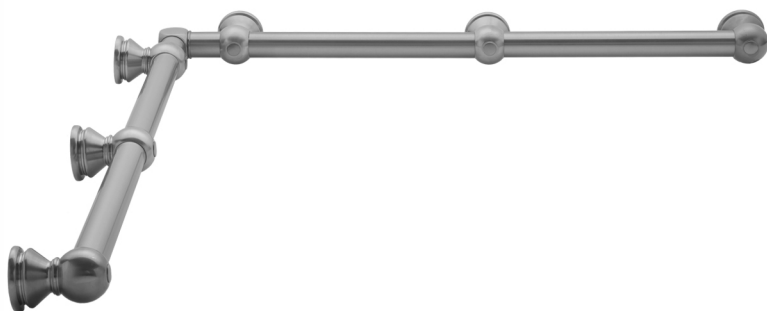

G30 36" x 60" Inside Corner Grab Bar

Model #: **G30-36-60-IC-**

FEATURES:

- Structurally engineered 90° angle
- ADA compliant when properly installed
- Horizontal section can be used as towel bar
- Style options to complement all collections
- Optional handshower sliders can be added to either bar only upon initial order
- All grab bars can be custom sized. Contact JACLO for pricing & availability
- BAR WILL BE 5" LONGER THAN LISTED LENGTH FROM CENTER OF OUTSIDE POST TO WALL
- *NOTE: GRAB BARS OVER 32" REQUIRE A MIDDLE POST
- NOT AVAILABLE in PG or SG. For large quantity orders, please contact hospitality@jaclo.com

SPECIFICATION DRAWING:

BRASS LUXURY GRAB BAR							
PART. #	DESCRIPTION	A	B	PART. #	DESCRIPTION	A	B
G30-12-12-IC	CENTER OF POST	12"	12"	G30-24-36-IC	CENTER OF POST	24"	36"
G30-12-16-IC	CENTER OF POST	12"	16"	G30-24-48-IC	CENTER OF POST	24"	48"
G30-12-24-IC	CENTER OF POST	12"	24"	G30-24-60-IC	CENTER OF POST	24"	60"
G30-12-32-IC	CENTER OF POST	12"	32"				
G30-12-36-IC	CENTER OF POST	12"	36"	G30-32-32-IC	CENTER OF POST	32"	32"
G30-12-48-IC	CENTER OF POST	12"	48"	G30-32-36-IC	CENTER OF POST	32"	36"
G30-12-60-IC	CENTER OF POST	12"	60"	G30-32-48-IC	CENTER OF POST	32"	48"
				G30-32-60-IC	CENTER OF POST	32"	60"
G30-16-16-IC	CENTER OF POST	16"	16"				
G30-16-24-IC	CENTER OF POST	16"	24"	G30-36-36-IC	CENTER OF POST	36"	36"
G30-16-32-IC	CENTER OF POST	16"	32"	G30-36-48-IC	CENTER OF POST	36"	48"
				G30-36-60-IC	CENTER OF POST	36"	60"
G30-16-36-IC	CENTER OF POST	16"	36"				
G30-16-48-IC	CENTER OF POST	16"	48"	G30-48-48-IC	CENTER OF POST	48"	48"
G30-16-60-IC	CENTER OF POST	16"	60"	G30-48-60-IC	CENTER OF POST	48"	60"
G30-24-24-IC	CENTER OF POST	24"	24"	G30-60-60-IC	CENTER OF POST	60"	60"
G30-24-32-IC	CENTER OF POST	24"	32"				