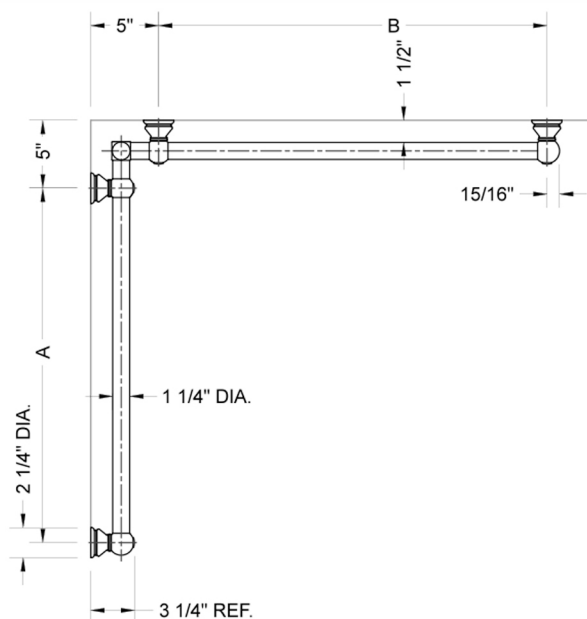

G30 36" x 60" Inside Corner Grab Bar

Model #: **G30-36-60-IC-**

FEATURES:

- Structurally engineered 90° angle
- ADA compliant when properly installed
- Horizontal section can be used as towel bar
- Style options to complement all collections
- Optional handshower sliders can be added to either bar only upon initial order
- All grab bars can be custom sized. Contact JACLO for pricing & availability
- BAR WILL BE 5" LONGER THAN LISTED LENGTH FROM CENTER OF OUTSIDE POST TO WALL
- *NOTE: GRAB BARS OVER 32" REQUIRE A MIDDLE POST
- NOT AVAILABLE in PG or SG. For large quantity orders, please contact hospitality@jaclo.com

SPECIFICATION DRAWING:

BRASS LUXURY GRAB BAR							
PART. #	DESCRIPTION	A	B	PART. #	DESCRIPTION	A	B
G30-12-12-IC	CENTER OF POST	12"	12"	G30-24-36-IC	CENTER OF POST	24"	36"
G30-12-16-IC	CENTER OF POST	12"	16"	G30-24-48-IC	CENTER OF POST	24"	48"
G30-12-24-IC	CENTER OF POST	12"	24"	G30-24-60-IC	CENTER OF POST	24"	60"
G30-12-32-IC	CENTER OF POST	12"	32"				
G30-12-36-IC	CENTER OF POST	12"	36"	G30-32-32-IC	CENTER OF POST	32"	32"
G30-12-48-IC	CENTER OF POST	12"	48"	G30-32-36-IC	CENTER OF POST	32"	36"
G30-12-60-IC	CENTER OF POST	12"	60"	G30-32-48-IC	CENTER OF POST	32"	48"
				G30-32-60-IC	CENTER OF POST	32"	60"
G30-16-16-IC	CENTER OF POST	16"	16"				
G30-16-24-IC	CENTER OF POST	16"	24"	G30-36-36-IC	CENTER OF POST	36"	36"
G30-16-32-IC	CENTER OF POST	16"	32"	G30-36-48-IC	CENTER OF POST	36"	48"
				G30-36-60-IC	CENTER OF POST	36"	60"
G30-16-36-IC	CENTER OF POST	16"	36"				
G30-16-48-IC	CENTER OF POST	16"	48"	G30-48-48-IC	CENTER OF POST	48"	48"
G30-16-60-IC	CENTER OF POST	16"	60"	G30-48-60-IC	CENTER OF POST	48"	60"
G30-24-24-IC	CENTER OF POST	24"	24"	G30-60-60-IC	CENTER OF POST	60"	60"
G30-24-32-IC	CENTER OF POST	24"	32"				