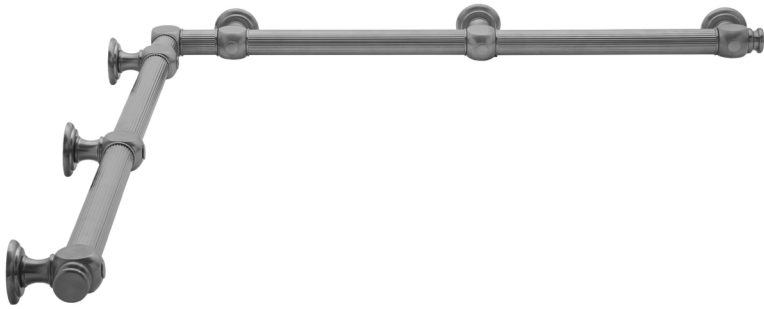

G61 36" x 60" Inside Corner Grab Bar Model #: G61-36-60-IC-

FEATURES:

- Structurally engineered 90° angle
- ADA compliant when properly installed
- Horizontal section can be used as towel bar
- Style options to complement all collections
- Optional handshower sliders can be added to either bar only upon initial order
- All grab bars can be custom sized. Contact JACLO for pricing & availability
- BAR WILL BE 5" LONGER THAN LISTED LENGTH FROM CENTER OF OUTSIDE POST TO WALL
- *NOTE: GRAB BARS OVER 32" REQUIRE A MIDDLE POST
- NOT AVAILABLE in PG or SG. For large quantity orders, please contact hospitality@jaclo.com

SPECIFICATION DRAWING:

BRASS LUXURY GRAB BAR							
PART. #	DESCRIPTION	A	B	PART. #	DESCRIPTION	A	B
G61-12-12-IC	CENTER OF POST	12"	12"	G61-24-36-IC	CENTER OF POST	24"	36"
G61-12-16-IC	CENTER OF POST	12"	16"	G61-24-48-IC	CENTER OF POST	24"	48"
G61-12-24-IC	CENTER OF POST	12"	24"	G61-24-60-IC	CENTER OF POST	24"	60"
G61-12-32-IC	CENTER OF POST	12"	32"				
				G61-32-32-IC	CENTER OF POST	32"	32"
G61-12-36-IC	CENTER OF POST	12"	36"	G61-32-36-IC	CENTER OF POST	32"	36"
G61-12-48-IC	CENTER OF POST	12"	48"	G61-32-48-IC	CENTER OF POST	32"	48"
G61-12-60-IC	CENTER OF POST	12"	60"	G61-32-60-IC	CENTER OF POST	32"	60"
G61-16-16-IC	CENTER OF POST	16"	16"	G61-36-36-IC	CENTER OF POST	36"	36"
G61-16-24-IC	CENTER OF POST	16"	24"	G61-36-48-IC	CENTER OF POST	36"	48"
G61-16-32-IC	CENTER OF POST	16"	32"	G61-36-60-IC	CENTER OF POST	36"	60"
G61-16-36-IC	CENTER OF POST	16"	36"	G61-48-48-IC	CENTER OF POST	48"	48"
G61-16-48-IC	CENTER OF POST	16"	48"	G61-48-60-IC	CENTER OF POST	48"	60"
G61-16-60-IC	CENTER OF POST	16"	60"				
				G61-60-60-IC	CENTER OF POST	60"	60"
G61-24-24-IC	CENTER OF POST	24"	24"				
G61-24-32-IC	CENTER OF POST	24"	32"				