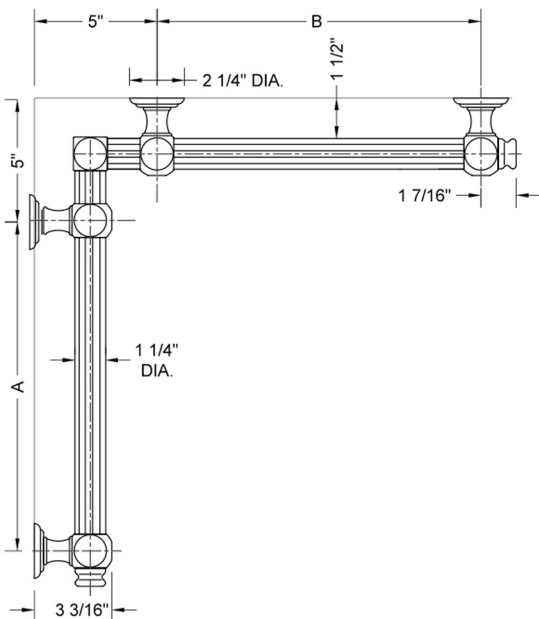

G61 36" x 60" Inside Corner Grab Bar Model #: G61-36-60-IC-

FEATURES:

- Structurally engineered 90° angle
- ADA compliant when properly installed
- Horizontal section can be used as towel bar
- Style options to complement all collections
- Optional handshower sliders can be added to either bar only upon initial order
- All grab bars can be custom sized. Contact JACLO for pricing & availability
- BAR WILL BE 5" LONGER THAN LISTED LENGTH FROM CENTER OF OUTSIDE POST TO WALL
- *NOTE: GRAB BARS OVER 32" REQUIRE A MIDDLE POST
- NOT AVAILABLE in PG or SG. For large quantity orders, please contact hospitality@jaclo.com

SPECIFICATION DRAWING:

BRASS LUXURY GRAB BAR							
PART. #	DESCRIPTION	A	B	PART. #	DESCRIPTION	A	B
G61-12-12-IC	CENTER OF POST	12"	12"	G61-24-36-IC	CENTER OF POST	24"	36"
G61-12-16-IC	CENTER OF POST	12"	16"	G61-24-48-IC	CENTER OF POST	24"	48"
G61-12-24-IC	CENTER OF POST	12"	24"	G61-24-60-IC	CENTER OF POST	24"	60"
G61-12-32-IC	CENTER OF POST	12"	32"				
				G61-32-32-IC	CENTER OF POST	32"	32"
G61-12-36-IC	CENTER OF POST	12"	36"	G61-32-36-IC	CENTER OF POST	32"	36"
G61-12-48-IC	CENTER OF POST	12"	48"	G61-32-48-IC	CENTER OF POST	32"	48"
G61-12-60-IC	CENTER OF POST	12"	60"	G61-32-60-IC	CENTER OF POST	32"	60"
G61-16-16-IC	CENTER OF POST	16"	16"	G61-36-36-IC	CENTER OF POST	36"	36"
G61-16-24-IC	CENTER OF POST	16"	24"	G61-36-48-IC	CENTER OF POST	36"	48"
G61-16-32-IC	CENTER OF POST	16"	32"	G61-36-60-IC	CENTER OF POST	36"	60"
G61-16-36-IC	CENTER OF POST	16"	36"	G61-48-48-IC	CENTER OF POST	48"	48"
G61-16-48-IC	CENTER OF POST	16"	48"	G61-48-60-IC	CENTER OF POST	48"	60"
G61-16-60-IC	CENTER OF POST	16"	60"				
				G61-60-60-IC	CENTER OF POST	60"	60"
G61-24-24-IC	CENTER OF POST	24"	24"				
G61-24-32-IC	CENTER OF POST	24"	32"				