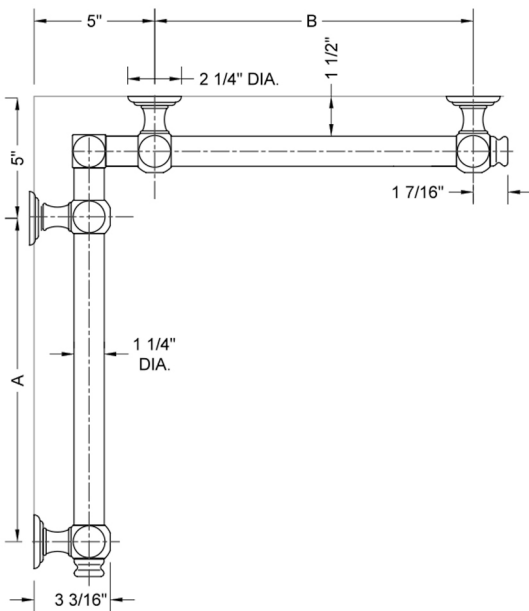

## G60 36" x 60" Inside Corner Grab Bar

Model #: G60-36-60-IC-

### FEATURES:

- Structurally engineered 90° angle
- ADA compliant when properly installed
- Horizontal section can be used as towel bar
- Style options to complement all collections
- Optional handshower sliders can be added to either bar only upon initial order
- All grab bars can be custom sized. Contact JACLO for pricing & availability
- BAR WILL BE 5" LONGER THAN LISTED LENGTH FROM CENTER OF OUTSIDE POST TO WALL
- \*NOTE: GRAB BARS OVER 32" REQUIRE A MIDDLE POST
- NOT AVAILABLE in PG or SG. For large quantity orders, please contact [hospitality@jaclo.com](mailto:hospitality@jaclo.com)

### SPECIFICATION DRAWING:

BRASS LUXURY GRAB BAR							
PART #	DESCRIPTION	A	B	PART #	DESCRIPTION	A	B
G60-12-12-IC	CENTER OF POST	12"	12"	G60-24-36-IC	CENTER OF POST	24"	36"
G60-12-16-IC	CENTER OF POST	12"	16"	G60-24-48-IC	CENTER OF POST	24"	48"
G60-12-24-IC	CENTER OF POST	12"	24"	G60-24-60-IC	CENTER OF POST	24"	60"
G60-12-32-IC	CENTER OF POST	12"	32"				
				G60-32-32-IC	CENTER OF POST	32"	32"
G60-12-36-IC	CENTER OF POST	12"	36"	G60-32-36-IC	CENTER OF POST	32"	36"
G60-12-48-IC	CENTER OF POST	12"	48"	G60-32-48-IC	CENTER OF POST	32"	48"
G60-12-60-IC	CENTER OF POST	12"	60"	G60-32-60-IC	CENTER OF POST	32"	60"
G60-16-16-IC	CENTER OF POST	16"	16"	G60-36-36-IC	CENTER OF POST	36"	36"
G60-16-24-IC	CENTER OF POST	16"	24"	G60-36-48-IC	CENTER OF POST	36"	48"
G60-16-32-IC	CENTER OF POST	16"	32"	G60-36-60-IC	CENTER OF POST	36"	60"
G60-16-36-IC	CENTER OF POST	16"	36"	G60-48-48-IC	CENTER OF POST	48"	48"
G60-16-48-IC	CENTER OF POST	16"	48"	G60-48-60-IC	CENTER OF POST	48"	60"
G60-16-60-IC	CENTER OF POST	16"	60"				
				G60-60-60-IC	CENTER OF POST	60"	60"
G60-24-24-IC	CENTER OF POST	24"	24"				
G60-24-32-IC	CENTER OF POST	24"	32"				