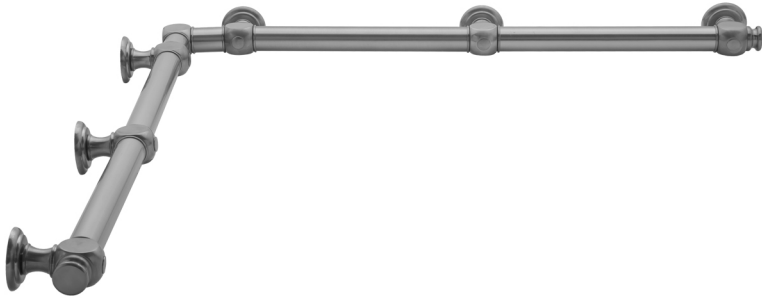

## G60 36" x 60" Inside Corner Grab Bar

Model #: G60-36-60-IC-

### FEATURES:

- Structurally engineered 90° angle
- ADA compliant when properly installed
- Horizontal section can be used as towel bar
- Style options to complement all collections
- Optional handshower sliders can be added to either bar only upon initial order
- All grab bars can be custom sized. Contact JACLO for pricing & availability
- BAR WILL BE 5" LONGER THAN LISTED LENGTH FROM CENTER OF OUTSIDE POST TO WALL
- \*NOTE: GRAB BARS OVER 32" REQUIRE A MIDDLE POST
- NOT AVAILABLE in PG or SG. For large quantity orders, please contact [hospitality@jaclo.com](mailto:hospitality@jaclo.com)

### SPECIFICATION DRAWING:

BRASS LUXURY GRAB BAR							
PART #	DESCRIPTION	A	B	PART #	DESCRIPTION	A	B
G60-12-12-IC	CENTER OF POST	12"	12"	G60-24-36-IC	CENTER OF POST	24"	36"
G60-12-16-IC	CENTER OF POST	12"	16"	G60-24-48-IC	CENTER OF POST	24"	48"
G60-12-24-IC	CENTER OF POST	12"	24"	G60-24-60-IC	CENTER OF POST	24"	60"
G60-12-32-IC	CENTER OF POST	12"	32"				
				G60-32-32-IC	CENTER OF POST	32"	32"
G60-12-36-IC	CENTER OF POST	12"	36"	G60-32-36-IC	CENTER OF POST	32"	36"
G60-12-48-IC	CENTER OF POST	12"	48"	G60-32-48-IC	CENTER OF POST	32"	48"
G60-12-60-IC	CENTER OF POST	12"	60"	G60-32-60-IC	CENTER OF POST	32"	60"
G60-16-16-IC	CENTER OF POST	16"	16"	G60-36-36-IC	CENTER OF POST	36"	36"
G60-16-24-IC	CENTER OF POST	16"	24"	G60-36-48-IC	CENTER OF POST	36"	48"
G60-16-32-IC	CENTER OF POST	16"	32"	G60-36-60-IC	CENTER OF POST	36"	60"
G60-16-36-IC	CENTER OF POST	16"	36"	G60-48-48-IC	CENTER OF POST	48"	48"
G60-16-48-IC	CENTER OF POST	16"	48"	G60-48-60-IC	CENTER OF POST	48"	60"
G60-16-60-IC	CENTER OF POST	16"	60"				
				G60-60-60-IC	CENTER OF POST	60"	60"
G60-24-24-IC	CENTER OF POST	24"	24"				
G60-24-32-IC	CENTER OF POST	24"	32"				