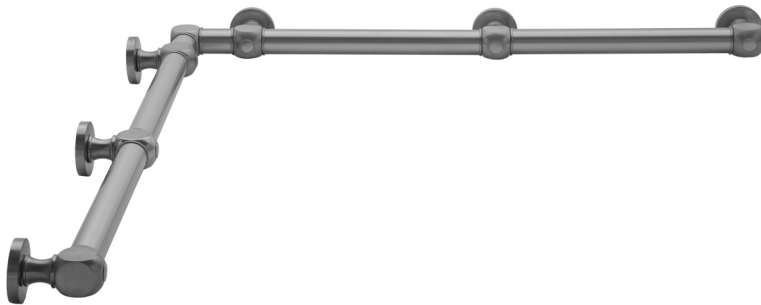

G70 36" x 60" Inside Corner Grab Bar

Model #: G70-36-60-IC-

FEATURES:

- Structurally engineered 90° angle
- ADA compliant when properly installed
- Horizontal section can be used as towel bar
- Style options to complement all collections
- Optional handshower sliders can be added to either bar only upon initial order
- All grab bars can be custom sized. Contact JACLO for pricing & availability
- BAR WILL BE 5" LONGER THAN LISTED LENGTH FROM CENTER OF OUTSIDE POST TO WALL
- *NOTE: GRAB BARS OVER 32" REQUIRE A MIDDLE POST
- NOT AVAILABLE in PG or SG. For large quantity orders, please contact hospitality@jaclo.com

SPECIFICATION DRAWING:

BRASS LUXURY GRAB BAR							
PART. #	DESCRIPTION	A	B	PART. #	DESCRIPTION	A	B
G70-12-12-IC	CENTER OF POST	12"	12"	G70-24-36-IC	CENTER OF POST	24"	36"
G70-12-16-IC	CENTER OF POST	12"	16"	G70-24-48-IC	CENTER OF POST	24"	48"
G70-12-24-IC	CENTER OF POST	12"	24"	G70-24-60-IC	CENTER OF POST	24"	60"
G70-12-32-IC	CENTER OF POST	12"	32"				
				G70-32-32-IC	CENTER OF POST	32"	32"
G70-12-36-IC	CENTER OF POST	12"	36"	G70-32-36-IC	CENTER OF POST	32"	36"
G70-12-48-IC	CENTER OF POST	12"	48"	G70-32-48-IC	CENTER OF POST	32"	48"
G70-12-60-IC	CENTER OF POST	12"	60"	G70-32-60-IC	CENTER OF POST	32"	60"
G70-16-16-IC	CENTER OF POST	16"	16"	G70-36-36-IC	CENTER OF POST	36"	36"
G70-16-24-IC	CENTER OF POST	16"	24"	G70-36-48-IC	CENTER OF POST	36"	48"
G70-16-32-IC	CENTER OF POST	16"	32"	G70-36-60-IC	CENTER OF POST	36"	60"
G70-16-36-IC	CENTER OF POST	16"	36"	G70-48-48-IC	CENTER OF POST	48"	48"
G70-16-48-IC	CENTER OF POST	16"	48"	G70-48-60-IC	CENTER OF POST	48"	60"
G70-16-60-IC	CENTER OF POST	16"	60"				
				G70-60-60-IC	CENTER OF POST	60"	60"
G70-24-24-IC	CENTER OF POST	24"	24"				
G70-24-32-IC	CENTER OF POST	24"	32"				