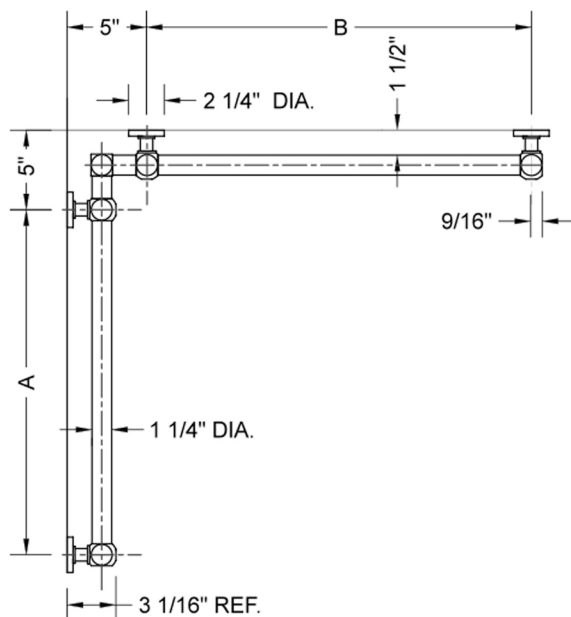

G70 36" x 60" Inside Corner Grab Bar

Model #: G70-36-60-IC-

FEATURES:

- Structurally engineered 90° angle
- ADA compliant when properly installed
- Horizontal section can be used as towel bar
- Style options to complement all collections
- Optional handshower sliders can be added to either bar only upon initial order
- All grab bars can be custom sized. Contact JACLO for pricing & availability
- BAR WILL BE 5" LONGER THAN LISTED LENGTH FROM CENTER OF OUTSIDE POST TO WALL
- *NOTE: GRAB BARS OVER 32" REQUIRE A MIDDLE POST
- NOT AVAILABLE in PG or SG. For large quantity orders, please contact hospitality@jaclo.com

SPECIFICATION DRAWING:

BRASS LUXURY GRAB BAR							
PART. #	DESCRIPTION	A	B	PART. #	DESCRIPTION	A	B
G70-12-12-IC	CENTER OF POST	12"	12"	G70-24-36-IC	CENTER OF POST	24"	36"
G70-12-16-IC	CENTER OF POST	12"	16"	G70-24-48-IC	CENTER OF POST	24"	48"
G70-12-24-IC	CENTER OF POST	12"	24"	G70-24-60-IC	CENTER OF POST	24"	60"
G70-12-32-IC	CENTER OF POST	12"	32"				
				G70-32-32-IC	CENTER OF POST	32"	32"
G70-12-36-IC	CENTER OF POST	12"	36"	G70-32-36-IC	CENTER OF POST	32"	36"
G70-12-48-IC	CENTER OF POST	12"	48"	G70-32-48-IC	CENTER OF POST	32"	48"
G70-12-60-IC	CENTER OF POST	12"	60"	G70-32-60-IC	CENTER OF POST	32"	60"
G70-16-16-IC	CENTER OF POST	16"	16"	G70-36-36-IC	CENTER OF POST	36"	36"
G70-16-24-IC	CENTER OF POST	16"	24"	G70-36-48-IC	CENTER OF POST	36"	48"
G70-16-32-IC	CENTER OF POST	16"	32"	G70-36-60-IC	CENTER OF POST	36"	60"
G70-16-36-IC	CENTER OF POST	16"	36"	G70-48-48-IC	CENTER OF POST	48"	48"
G70-16-48-IC	CENTER OF POST	16"	48"	G70-48-60-IC	CENTER OF POST	48"	60"
G70-16-60-IC	CENTER OF POST	16"	60"				
				G70-60-60-IC	CENTER OF POST	60"	60"
G70-24-24-IC	CENTER OF POST	24"	24"				
G70-24-32-IC	CENTER OF POST	24"	32"				