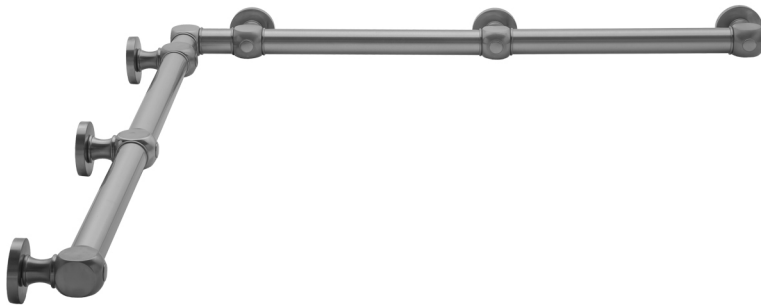

## G70 36" x 48" Inside Corner Grab Bar

Model #: G70-36-48-IC-

### FEATURES:

- Structurally engineered 90° angle
- ADA compliant when properly installed
- Horizontal section can be used as towel bar
- Style options to complement all collections
- Optional handshower sliders can be added to either bar only upon initial order
- All grab bars can be custom sized. Contact JACLO for pricing & availability
- BAR WILL BE 5" LONGER THAN LISTED LENGTH FROM CENTER OF OUTSIDE POST TO WALL
- \*NOTE: GRAB BARS OVER 32" REQUIRE A MIDDLE POST
- NOT AVAILABLE in PG or SG. For large quantity orders, please contact [hospitality@jaclo.com](mailto:hospitality@jaclo.com)

### SPECIFICATION DRAWING:

BRASS LUXURY GRAB BAR							
PART. #	DESCRIPTION	A	B	PART. #	DESCRIPTION	A	B
G70-12-12-IC	CENTER OF POST	12"	12"	G70-24-36-IC	CENTER OF POST	24"	36"
G70-12-16-IC	CENTER OF POST	12"	16"	G70-24-48-IC	CENTER OF POST	24"	48"
G70-12-24-IC	CENTER OF POST	12"	24"	G70-24-60-IC	CENTER OF POST	24"	60"
G70-12-32-IC	CENTER OF POST	12"	32"				
				G70-32-32-IC	CENTER OF POST	32"	32"
G70-12-36-IC	CENTER OF POST	12"	36"	G70-32-36-IC	CENTER OF POST	32"	36"
G70-12-48-IC	CENTER OF POST	12"	48"	G70-32-48-IC	CENTER OF POST	32"	48"
G70-12-60-IC	CENTER OF POST	12"	60"	G70-32-60-IC	CENTER OF POST	32"	60"
G70-16-16-IC	CENTER OF POST	16"	16"	G70-36-36-IC	CENTER OF POST	36"	36"
G70-16-24-IC	CENTER OF POST	16"	24"	G70-36-48-IC	CENTER OF POST	36"	48"
G70-16-32-IC	CENTER OF POST	16"	32"	G70-36-60-IC	CENTER OF POST	36"	60"
G70-16-36-IC	CENTER OF POST	16"	36"	G70-48-48-IC	CENTER OF POST	48"	48"
G70-16-48-IC	CENTER OF POST	16"	48"	G70-48-60-IC	CENTER OF POST	48"	60"
G70-16-60-IC	CENTER OF POST	16"	60"				
				G70-60-60-IC	CENTER OF POST	60"	60"
G70-24-24-IC	CENTER OF POST	24"	24"				
G70-24-32-IC	CENTER OF POST	24"	32"				