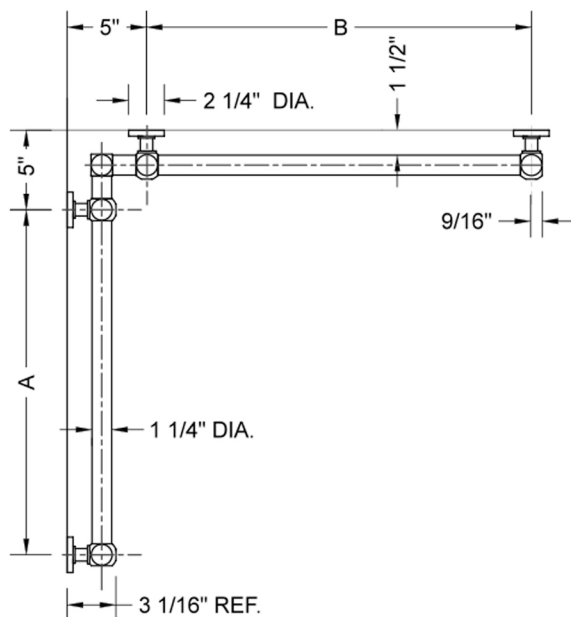

## G70 36" x 48" Inside Corner Grab Bar

Model #: G70-36-48-IC-

### FEATURES:

- Structurally engineered 90° angle
- ADA compliant when properly installed
- Horizontal section can be used as towel bar
- Style options to complement all collections
- Optional handshower sliders can be added to either bar only upon initial order
- All grab bars can be custom sized. Contact JACLO for pricing & availability
- BAR WILL BE 5" LONGER THAN LISTED LENGTH FROM CENTER OF OUTSIDE POST TO WALL
- \*NOTE: GRAB BARS OVER 32" REQUIRE A MIDDLE POST
- NOT AVAILABLE in PG or SG. For large quantity orders, please contact [hospitality@jaclo.com](mailto:hospitality@jaclo.com)

### SPECIFICATION DRAWING:

BRASS LUXURY GRAB BAR							
PART. #	DESCRIPTION	A	B	PART. #	DESCRIPTION	A	B
G70-12-12-IC	CENTER OF POST	12"	12"	G70-24-36-IC	CENTER OF POST	24"	36"
G70-12-16-IC	CENTER OF POST	12"	16"	G70-24-48-IC	CENTER OF POST	24"	48"
G70-12-24-IC	CENTER OF POST	12"	24"	G70-24-60-IC	CENTER OF POST	24"	60"
G70-12-32-IC	CENTER OF POST	12"	32"				
				G70-32-32-IC	CENTER OF POST	32"	32"
G70-12-36-IC	CENTER OF POST	12"	36"	G70-32-36-IC	CENTER OF POST	32"	36"
G70-12-48-IC	CENTER OF POST	12"	48"	G70-32-48-IC	CENTER OF POST	32"	48"
G70-12-60-IC	CENTER OF POST	12"	60"	G70-32-60-IC	CENTER OF POST	32"	60"
G70-16-16-IC	CENTER OF POST	16"	16"	G70-36-36-IC	CENTER OF POST	36"	36"
G70-16-24-IC	CENTER OF POST	16"	24"	G70-36-48-IC	CENTER OF POST	36"	48"
G70-16-32-IC	CENTER OF POST	16"	32"	G70-36-60-IC	CENTER OF POST	36"	60"
G70-16-36-IC	CENTER OF POST	16"	36"	G70-48-48-IC	CENTER OF POST	48"	48"
G70-16-48-IC	CENTER OF POST	16"	48"	G70-48-60-IC	CENTER OF POST	48"	60"
G70-16-60-IC	CENTER OF POST	16"	60"				
				G70-60-60-IC	CENTER OF POST	60"	60"
G70-24-24-IC	CENTER OF POST	24"	24"				
G70-24-32-IC	CENTER OF POST	24"	32"				