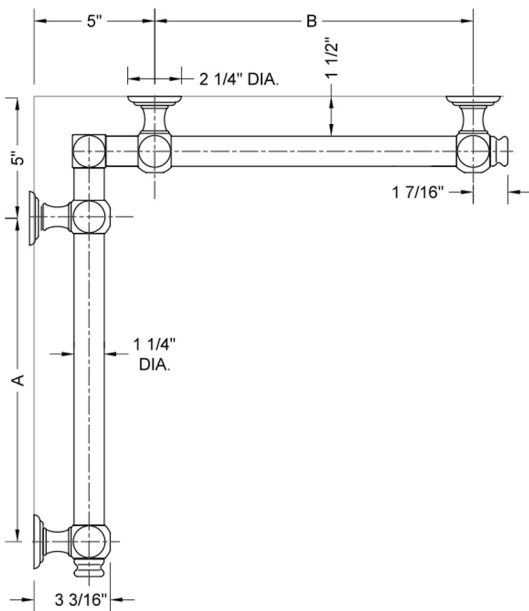

G60 36" x 48" Inside Corner Grab Bar

Model #: G60-36-48-IC-

FEATURES:

- Structurally engineered 90° angle
- ADA compliant when properly installed
- Horizontal section can be used as towel bar
- Style options to complement all collections
- Optional handshower sliders can be added to either bar only upon initial order
- All grab bars can be custom sized. Contact JACLO for pricing & availability
- BAR WILL BE 5" LONGER THAN LISTED LENGTH FROM CENTER OF OUTSIDE POST TO WALL
- *NOTE: GRAB BARS OVER 32" REQUIRE A MIDDLE POST
- NOT AVAILABLE in PG or SG. For large quantity orders, please contact hospitality@jaclo.com

SPECIFICATION DRAWING:

BRASS LUXURY GRAB BAR							
PART. #	DESCRIPTION	A	B	PART. #	DESCRIPTION	A	B
G60-12-12-IC	CENTER OF POST	12"	12"	G60-24-36-IC	CENTER OF POST	24"	36"
G60-12-16-IC	CENTER OF POST	12"	16"	G60-24-48-IC	CENTER OF POST	24"	48"
G60-12-24-IC	CENTER OF POST	12"	24"	G60-24-60-IC	CENTER OF POST	24"	60"
G60-12-32-IC	CENTER OF POST	12"	32"				
				G60-32-32-IC	CENTER OF POST	32"	32"
G60-12-36-IC	CENTER OF POST	12"	36"	G60-32-36-IC	CENTER OF POST	32"	36"
G60-12-48-IC	CENTER OF POST	12"	48"	G60-32-48-IC	CENTER OF POST	32"	48"
G60-12-60-IC	CENTER OF POST	12"	60"	G60-32-60-IC	CENTER OF POST	32"	60"
G60-16-16-IC	CENTER OF POST	16"	16"	G60-36-36-IC	CENTER OF POST	36"	36"
G60-16-24-IC	CENTER OF POST	16"	24"	G60-36-48-IC	CENTER OF POST	36"	48"
G60-16-32-IC	CENTER OF POST	16"	32"	G60-36-60-IC	CENTER OF POST	36"	60"
G60-16-36-IC	CENTER OF POST	16"	36"	G60-48-48-IC	CENTER OF POST	48"	48"
G60-16-48-IC	CENTER OF POST	16"	48"	G60-48-60-IC	CENTER OF POST	48"	60"
G60-16-60-IC	CENTER OF POST	16"	60"				
				G60-60-60-IC	CENTER OF POST	60"	60"
G60-24-24-IC	CENTER OF POST	24"	24"				
G60-24-32-IC	CENTER OF POST	24"	32"				