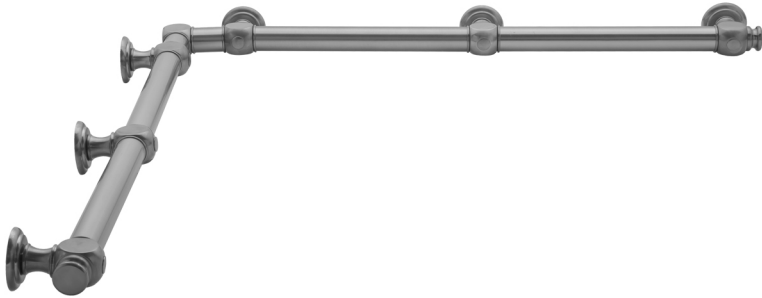

G60 36" x 48" Inside Corner Grab Bar

Model #: G60-36-48-IC-

FEATURES:

- Structurally engineered 90° angle
- ADA compliant when properly installed
- Horizontal section can be used as towel bar
- Style options to complement all collections
- Optional handshower sliders can be added to either bar only upon initial order
- All grab bars can be custom sized. Contact JACLO for pricing & availability
- BAR WILL BE 5" LONGER THAN LISTED LENGTH FROM CENTER OF OUTSIDE POST TO WALL
- *NOTE: GRAB BARS OVER 32" REQUIRE A MIDDLE POST
- NOT AVAILABLE in PG or SG. For large quantity orders, please contact hospitality@jaclo.com

SPECIFICATION DRAWING:

BRASS LUXURY GRAB BAR							
PART. #	DESCRIPTION	A	B	PART. #	DESCRIPTION	A	B
G60-12-12-IC	CENTER OF POST	12"	12"	G60-24-36-IC	CENTER OF POST	24"	36"
G60-12-16-IC	CENTER OF POST	12"	16"	G60-24-48-IC	CENTER OF POST	24"	48"
G60-12-24-IC	CENTER OF POST	12"	24"	G60-24-60-IC	CENTER OF POST	24"	60"
G60-12-32-IC	CENTER OF POST	12"	32"				
				G60-32-32-IC	CENTER OF POST	32"	32"
G60-12-36-IC	CENTER OF POST	12"	36"	G60-32-36-IC	CENTER OF POST	32"	36"
G60-12-48-IC	CENTER OF POST	12"	48"	G60-32-48-IC	CENTER OF POST	32"	48"
G60-12-60-IC	CENTER OF POST	12"	60"	G60-32-60-IC	CENTER OF POST	32"	60"
G60-16-16-IC	CENTER OF POST	16"	16"	G60-36-36-IC	CENTER OF POST	36"	36"
G60-16-24-IC	CENTER OF POST	16"	24"	G60-36-48-IC	CENTER OF POST	36"	48"
G60-16-32-IC	CENTER OF POST	16"	32"	G60-36-60-IC	CENTER OF POST	36"	60"
G60-16-36-IC	CENTER OF POST	16"	36"	G60-48-48-IC	CENTER OF POST	48"	48"
G60-16-48-IC	CENTER OF POST	16"	48"	G60-48-60-IC	CENTER OF POST	48"	60"
G60-16-60-IC	CENTER OF POST	16"	60"				
				G60-60-60-IC	CENTER OF POST	60"	60"
G60-24-24-IC	CENTER OF POST	24"	24"				
G60-24-32-IC	CENTER OF POST	24"	32"				