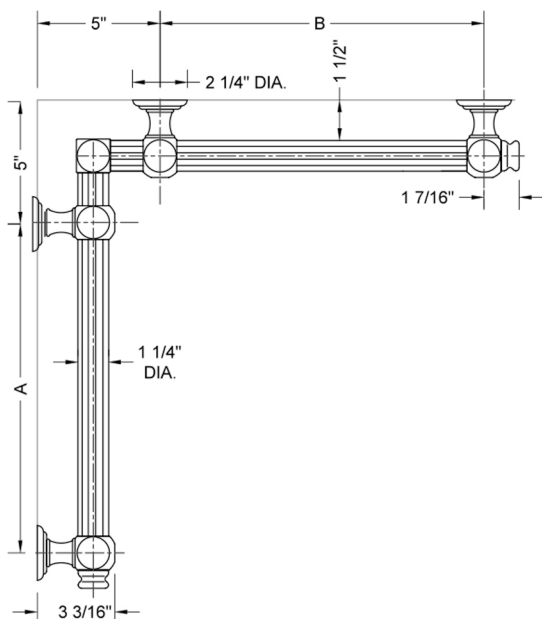

G61 36" x 48" Inside Corner Grab Bar Model #: G61-36-48-IC-

FEATURES:

- Structurally engineered 90° angle
- ADA compliant when properly installed
- Horizontal section can be used as towel bar
- Style options to complement all collections
- Optional handshower sliders can be added to either bar only upon initial order
- All grab bars can be custom sized. Contact JACLO for pricing & availability
- BAR WILL BE 5" LONGER THAN LISTED LENGTH FROM CENTER OF OUTSIDE POST TO WALL
- *NOTE: GRAB BARS OVER 32" REQUIRE A MIDDLE POST
- NOT AVAILABLE in PG or SG. For large quantity orders, please contact hospitality@jaclo.com

SPECIFICATION DRAWING:

BRASS LUXURY GRAB BAR							
PART. #	DESCRIPTION	A	B	PART. #	DESCRIPTION	A	B
G61-12-12-IC	CENTER OF POST	12"	12"	G61-24-36-IC	CENTER OF POST	24"	36"
G61-12-16-IC	CENTER OF POST	12"	16"	G61-24-48-IC	CENTER OF POST	24"	48"
G61-12-24-IC	CENTER OF POST	12"	24"	G61-24-60-IC	CENTER OF POST	24"	60"
G61-12-32-IC	CENTER OF POST	12"	32"				
G61-12-36-IC	CENTER OF POST	12"	36"	G61-32-32-IC	CENTER OF POST	32"	32"
G61-12-48-IC	CENTER OF POST	12"	48"	G61-32-36-IC	CENTER OF POST	32"	36"
G61-12-60-IC	CENTER OF POST	12"	60"	G61-32-48-IC	CENTER OF POST	32"	48"
				G61-32-60-IC	CENTER OF POST	32"	60"
G61-16-16-IC	CENTER OF POST	16"	16"				
G61-16-24-IC	CENTER OF POST	16"	24"	G61-36-36-IC	CENTER OF POST	36"	36"
G61-16-32-IC	CENTER OF POST	16"	32"	G61-36-48-IC	CENTER OF POST	36"	48"
				G61-36-60-IC	CENTER OF POST	36"	60"
G61-16-36-IC	CENTER OF POST	16"	36"				
G61-16-48-IC	CENTER OF POST	16"	48"	G61-48-48-IC	CENTER OF POST	48"	48"
G61-16-60-IC	CENTER OF POST	16"	60"	G61-48-60-IC	CENTER OF POST	48"	60"
G61-24-24-IC	CENTER OF POST	24"	24"	G61-60-60-IC	CENTER OF POST	60"	60"
G61-24-32-IC	CENTER OF POST	24"	32"				