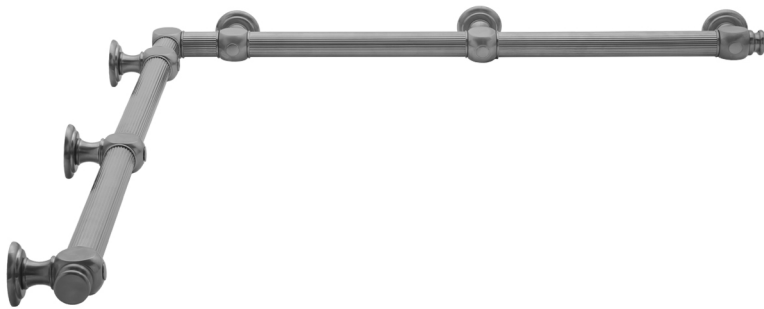

G61 36" x 48" Inside Corner Grab Bar Model #: G61-36-48-IC-

FEATURES:

- Structurally engineered 90° angle
- ADA compliant when properly installed
- Horizontal section can be used as towel bar
- Style options to complement all collections
- Optional handshower sliders can be added to either bar only upon initial order
- All grab bars can be custom sized. Contact JACLO for pricing & availability
- BAR WILL BE 5" LONGER THAN LISTED LENGTH FROM CENTER OF OUTSIDE POST TO WALL
- *NOTE: GRAB BARS OVER 32" REQUIRE A MIDDLE POST
- NOT AVAILABLE in PG or SG. For large quantity orders, please contact hospitality@jaclo.com

SPECIFICATION DRAWING:

BRASS LUXURY GRAB BAR							
PART. #	DESCRIPTION	A	B	PART. #	DESCRIPTION	A	B
G61-12-12-IC	CENTER OF POST	12"	12"	G61-24-36-IC	CENTER OF POST	24"	36"
G61-12-16-IC	CENTER OF POST	12"	16"	G61-24-48-IC	CENTER OF POST	24"	48"
G61-12-24-IC	CENTER OF POST	12"	24"	G61-24-60-IC	CENTER OF POST	24"	60"
G61-12-32-IC	CENTER OF POST	12"	32"				
G61-12-36-IC	CENTER OF POST	12"	36"	G61-32-32-IC	CENTER OF POST	32"	32"
G61-12-48-IC	CENTER OF POST	12"	48"	G61-32-36-IC	CENTER OF POST	32"	36"
G61-12-60-IC	CENTER OF POST	12"	60"	G61-32-48-IC	CENTER OF POST	32"	48"
				G61-32-60-IC	CENTER OF POST	32"	60"
G61-16-16-IC	CENTER OF POST	16"	16"				
G61-16-24-IC	CENTER OF POST	16"	24"	G61-36-36-IC	CENTER OF POST	36"	36"
G61-16-32-IC	CENTER OF POST	16"	32"	G61-36-48-IC	CENTER OF POST	36"	48"
				G61-36-60-IC	CENTER OF POST	36"	60"
G61-16-36-IC	CENTER OF POST	16"	36"				
G61-16-48-IC	CENTER OF POST	16"	48"	G61-48-48-IC	CENTER OF POST	48"	48"
G61-16-60-IC	CENTER OF POST	16"	60"	G61-48-60-IC	CENTER OF POST	48"	60"
G61-24-24-IC	CENTER OF POST	24"	24"	G61-60-60-IC	CENTER OF POST	60"	60"
G61-24-32-IC	CENTER OF POST	24"	32"				