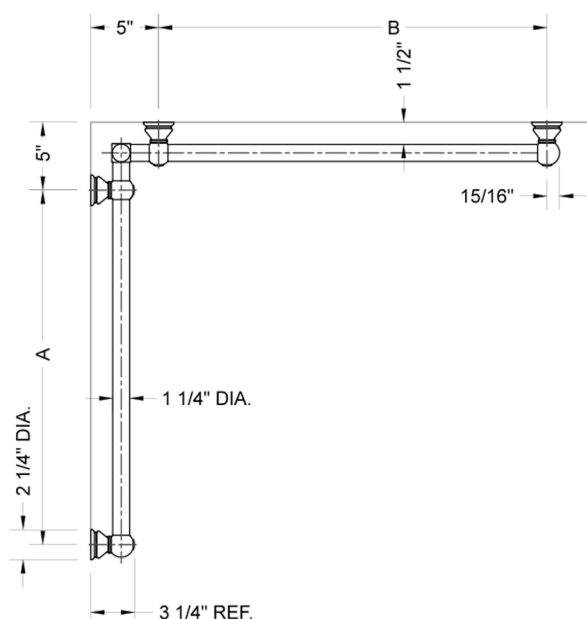

## G30 36" x 48" Inside Corner Grab Bar

Model #: **G30-36-48-IC**

### FEATURES:

- Structurally engineered 90° angle
- ADA compliant when properly installed
- Horizontal section can be used as towel bar
- Style options to complement all collections
- Optional handshower sliders can be added to either bar only upon initial order
- All grab bars can be custom sized. Contact JACLO for pricing & availability
- BAR WILL BE 5" LONGER THAN LISTED LENGTH FROM CENTER OF OUTSIDE POST TO WALL
- \*NOTE: GRAB BARS OVER 32" REQUIRE A MIDDLE POST
- NOT AVAILABLE in PG or SG. For large quantity orders, please contact [hospitality@jaclo.com](mailto:hospitality@jaclo.com)

### SPECIFICATION DRAWING:

BRASS LUXURY GRAB BAR							
PART. #	DESCRIPTION	A	B	PART. #	DESCRIPTION	A	B
G30-12-12-IC	CENTER OF POST	12"	12"	G30-24-36-IC	CENTER OF POST	24"	36"
G30-12-16-IC	CENTER OF POST	12"	16"	G30-24-48-IC	CENTER OF POST	24"	48"
G30-12-24-IC	CENTER OF POST	12"	24"	G30-24-60-IC	CENTER OF POST	24"	60"
G30-12-32-IC	CENTER OF POST	12"	32"				
				G30-32-32-IC	CENTER OF POST	32"	32"
G30-12-36-IC	CENTER OF POST	12"	36"	G30-32-36-IC	CENTER OF POST	32"	36"
G30-12-48-IC	CENTER OF POST	12"	48"	G30-32-48-IC	CENTER OF POST	32"	48"
G30-12-60-IC	CENTER OF POST	12"	60"	G30-32-60-IC	CENTER OF POST	32"	60"
G30-16-16-IC	CENTER OF POST	16"	16"	G30-36-36-IC	CENTER OF POST	36"	36"
G30-16-24-IC	CENTER OF POST	16"	24"	G30-36-48-IC	CENTER OF POST	36"	48"
G30-16-32-IC	CENTER OF POST	16"	32"	G30-36-60-IC	CENTER OF POST	36"	60"
G30-16-36-IC	CENTER OF POST	16"	36"	G30-48-48-IC	CENTER OF POST	48"	48"
G30-16-48-IC	CENTER OF POST	16"	48"	G30-48-60-IC	CENTER OF POST	48"	60"
G30-16-60-IC	CENTER OF POST	16"	60"				
				G30-60-60-IC	CENTER OF POST	60"	60"
G30-24-24-IC	CENTER OF POST	24"	24"				
G30-24-32-IC	CENTER OF POST	24"	32"				