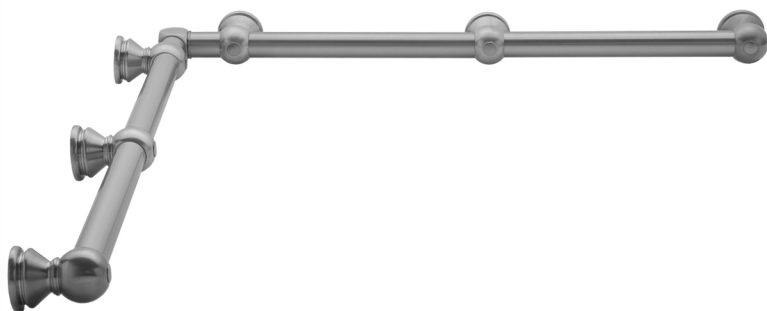

## G30 36" x 48" Inside Corner Grab Bar

Model #: **G30-36-48-IC**

### FEATURES:

- Structurally engineered 90° angle
- ADA compliant when properly installed
- Horizontal section can be used as towel bar
- Style options to complement all collections
- Optional handshower sliders can be added to either bar only upon initial order
- All grab bars can be custom sized. Contact JACLO for pricing & availability
- BAR WILL BE 5" LONGER THAN LISTED LENGTH FROM CENTER OF OUTSIDE POST TO WALL
- \*NOTE: GRAB BARS OVER 32" REQUIRE A MIDDLE POST
- NOT AVAILABLE in PG or SG. For large quantity orders, please contact [hospitality@jaclo.com](mailto:hospitality@jaclo.com)

### SPECIFICATION DRAWING:

BRASS LUXURY GRAB BAR							
PART. #	DESCRIPTION	A	B	PART. #	DESCRIPTION	A	B
G30-12-12-IC	CENTER OF POST	12"	12"	G30-24-36-IC	CENTER OF POST	24"	36"
G30-12-16-IC	CENTER OF POST	12"	16"	G30-24-48-IC	CENTER OF POST	24"	48"
G30-12-24-IC	CENTER OF POST	12"	24"	G30-24-60-IC	CENTER OF POST	24"	60"
G30-12-32-IC	CENTER OF POST	12"	32"				
				G30-32-32-IC	CENTER OF POST	32"	32"
G30-12-36-IC	CENTER OF POST	12"	36"	G30-32-36-IC	CENTER OF POST	32"	36"
G30-12-48-IC	CENTER OF POST	12"	48"	G30-32-48-IC	CENTER OF POST	32"	48"
G30-12-60-IC	CENTER OF POST	12"	60"	G30-32-60-IC	CENTER OF POST	32"	60"
G30-16-16-IC	CENTER OF POST	16"	16"	G30-36-36-IC	CENTER OF POST	36"	36"
G30-16-24-IC	CENTER OF POST	16"	24"	G30-36-48-IC	CENTER OF POST	36"	48"
G30-16-32-IC	CENTER OF POST	16"	32"	G30-36-60-IC	CENTER OF POST	36"	60"
G30-16-36-IC	CENTER OF POST	16"	36"	G30-48-48-IC	CENTER OF POST	48"	48"
G30-16-48-IC	CENTER OF POST	16"	48"	G30-48-60-IC	CENTER OF POST	48"	60"
G30-16-60-IC	CENTER OF POST	16"	60"				
				G30-60-60-IC	CENTER OF POST	60"	60"
G30-24-24-IC	CENTER OF POST	24"	24"				
G30-24-32-IC	CENTER OF POST	24"	32"				