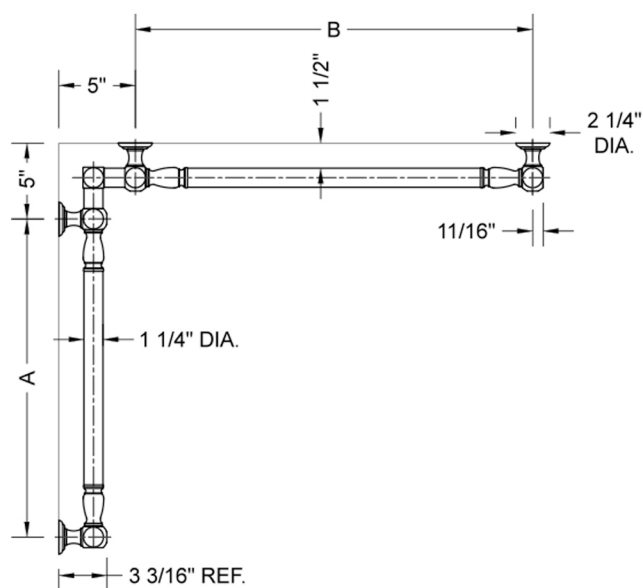

G20 36" x 48" Inside Corner Grab Bar

Model #: **G20-36-48-IC-**

FEATURES:

- Structurally engineered 90° angle
- ADA compliant when properly installed
- Horizontal section can be used as towel bar
- Style options to complement all collections
- Optional handshower sliders can be added to either bar only upon initial order
- All grab bars can be custom sized. Contact JACLO for pricing & availability
- BAR WILL BE 5" LONGER THAN LISTED LENGTH FROM CENTER OF OUTSIDE POST TO WALL
- *NOTE: GRAB BARS OVER 32" REQUIRE A MIDDLE POST
- NOT AVAILABLE in PG or SG. For large quantity orders, please contact hospitality@jaclo.com

SPECIFICATION DRAWING:

BRASS LUXURY GRAB BAR							
PART. #	DESCRIPTION	A	B	PART. #	DESCRIPTION	A	B
G20-12-12-IC	CENTER OF POST	12"	12"	G20-24-36-IC	CENTER OF POST	24"	36"
G20-12-16-IC	CENTER OF POST	12"	16"	G20-24-48-IC	CENTER OF POST	24"	48"
G20-12-24-IC	CENTER OF POST	12"	24"	G20-24-60-IC	CENTER OF POST	24"	60"
G20-12-32-IC	CENTER OF POST	12"	32"				
				G20-32-32-IC	CENTER OF POST	32"	32"
G20-12-36-IC	CENTER OF POST	12"	36"	G20-32-36-IC	CENTER OF POST	32"	36"
G20-12-48-IC	CENTER OF POST	12"	48"	G20-32-48-IC	CENTER OF POST	32"	48"
G20-12-60-IC	CENTER OF POST	12"	60"	G20-32-60-IC	CENTER OF POST	32"	60"
G20-16-16-IC	CENTER OF POST	16"	16"	G20-36-36-IC	CENTER OF POST	36"	36"
G20-16-24-IC	CENTER OF POST	16"	24"	G20-36-48-IC	CENTER OF POST	36"	48"
G20-16-32-IC	CENTER OF POST	16"	32"	G20-36-60-IC	CENTER OF POST	36"	60"
G20-16-36-IC	CENTER OF POST	16"	36"	G20-48-48-IC	CENTER OF POST	48"	48"
G20-16-48-IC	CENTER OF POST	16"	48"	G20-48-60-IC	CENTER OF POST	48"	60"
G20-16-60-IC	CENTER OF POST	16"	60"				
G20-24-24-IC	CENTER OF POST	24"	24"	G20-60-60-IC	CENTER OF POST	60"	60"
G20-24-32-IC	CENTER OF POST	24"	32"				