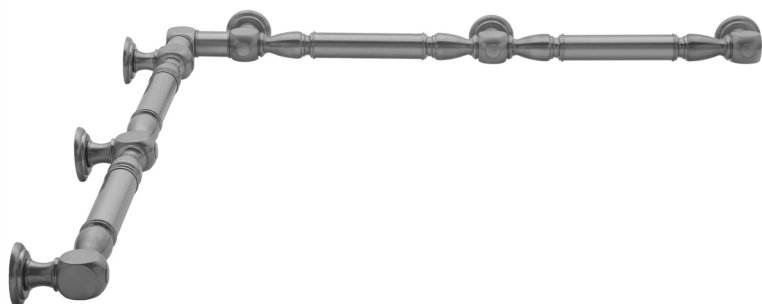

G20 36" x 48" Inside Corner Grab Bar

Model #: **G20-36-48-IC-**

FEATURES:

- Structurally engineered 90° angle
- ADA compliant when properly installed
- Horizontal section can be used as towel bar
- Style options to complement all collections
- Optional handshower sliders can be added to either bar only upon initial order
- All grab bars can be custom sized. Contact JACLO for pricing & availability
- BAR WILL BE 5" LONGER THAN LISTED LENGTH FROM CENTER OF OUTSIDE POST TO WALL
- *NOTE: GRAB BARS OVER 32" REQUIRE A MIDDLE POST
- NOT AVAILABLE in PG or SG. For large quantity orders, please contact hospitality@jaclo.com

SPECIFICATION DRAWING:

BRASS LUXURY GRAB BAR							
PART. #	DESCRIPTION	A	B	PART. #	DESCRIPTION	A	B
G20-12-12-IC	CENTER OF POST	12"	12"	G20-24-36-IC	CENTER OF POST	24"	36"
G20-12-16-IC	CENTER OF POST	12"	16"	G20-24-48-IC	CENTER OF POST	24"	48"
G20-12-24-IC	CENTER OF POST	12"	24"	G20-24-60-IC	CENTER OF POST	24"	60"
G20-12-32-IC	CENTER OF POST	12"	32"				
				G20-32-32-IC	CENTER OF POST	32"	32"
G20-12-36-IC	CENTER OF POST	12"	36"	G20-32-36-IC	CENTER OF POST	32"	36"
G20-12-48-IC	CENTER OF POST	12"	48"	G20-32-48-IC	CENTER OF POST	32"	48"
G20-12-60-IC	CENTER OF POST	12"	60"	G20-32-60-IC	CENTER OF POST	32"	60"
G20-16-16-IC	CENTER OF POST	16"	16"	G20-36-36-IC	CENTER OF POST	36"	36"
G20-16-24-IC	CENTER OF POST	16"	24"	G20-36-48-IC	CENTER OF POST	36"	48"
G20-16-32-IC	CENTER OF POST	16"	32"	G20-36-60-IC	CENTER OF POST	36"	60"
G20-16-36-IC	CENTER OF POST	16"	36"	G20-48-48-IC	CENTER OF POST	48"	48"
G20-16-48-IC	CENTER OF POST	16"	48"	G20-48-60-IC	CENTER OF POST	48"	60"
G20-16-60-IC	CENTER OF POST	16"	60"				
G20-24-24-IC	CENTER OF POST	24"	24"	G20-60-60-IC	CENTER OF POST	60"	60"
G20-24-32-IC	CENTER OF POST	24"	32"				