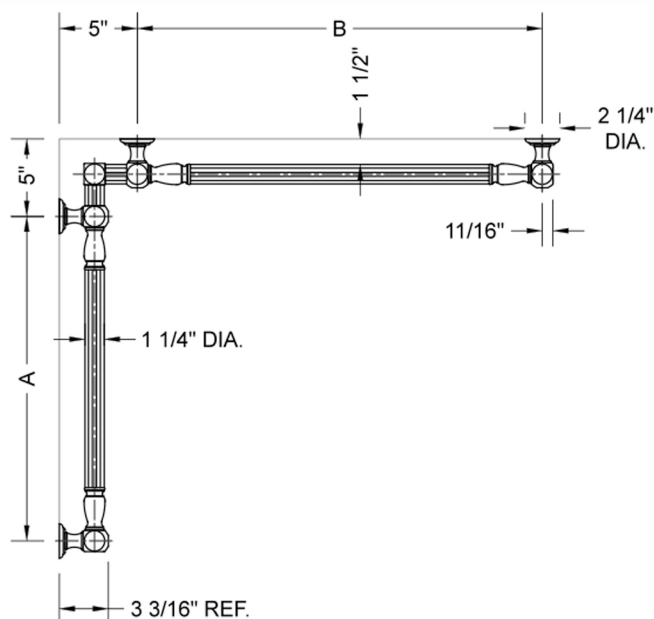

G21 36" x 48" Inside Corner Grab Bar

Model #: **G21-36-48-IC-**

FEATURES:

- Structurally engineered 90° angle
- ADA compliant when properly installed
- Horizontal section can be used as towel bar
- Style options to complement all collections
- Optional handshower sliders can be added to either bar only upon initial order
- All grab bars can be custom sized. Contact JACLO for pricing & availability
- BAR WILL BE 5" LONGER THAN LISTED LENGTH FROM CENTER OF OUTSIDE POST TO WALL
- *NOTE: GRAB BARS OVER 32" REQUIRE A MIDDLE POST
- NOT AVAILABLE in PG or SG. For large quantity orders, please contact hospitality@jaclo.com

SPECIFICATION DRAWING:

BRASS LUXURY GRAB BAR							
PART. #	DESCRIPTION	A	B	PART. #	DESCRIPTION	A	B
G21-12-12-IC	CENTER OF POST	12"	12"	G21-24-36-IC	CENTER OF POST	24"	36"
G21-12-16-IC	CENTER OF POST	12"	16"	G21-24-48-IC	CENTER OF POST	24"	48"
G21-12-24-IC	CENTER OF POST	12"	24"	G21-24-60-IC	CENTER OF POST	24"	60"
G21-12-32-IC	CENTER OF POST	12"	32"				
				G21-32-32-IC	CENTER OF POST	32"	32"
G21-12-36-IC	CENTER OF POST	12"	36"	G21-32-36-IC	CENTER OF POST	32"	36"
G21-12-48-IC	CENTER OF POST	12"	48"	G21-32-48-IC	CENTER OF POST	32"	48"
G21-12-60-IC	CENTER OF POST	12"	60"	G21-32-60-IC	CENTER OF POST	32"	60"
G21-16-16-IC	CENTER OF POST	16"	16"	G21-36-36-IC	CENTER OF POST	36"	36"
G21-16-24-IC	CENTER OF POST	16"	24"	G21-36-48-IC	CENTER OF POST	36"	48"
G21-16-32-IC	CENTER OF POST	16"	32"	G21-36-60-IC	CENTER OF POST	36"	60"
G21-16-36-IC	CENTER OF POST	16"	36"	G21-48-48-IC	CENTER OF POST	48"	48"
G21-16-48-IC	CENTER OF POST	16"	48"	G21-48-60-IC	CENTER OF POST	48"	60"
G21-16-60-IC	CENTER OF POST	16"	60"				
				G21-60-60-IC	CENTER OF POST	60"	60"
G21-24-24-IC	CENTER OF POST	24"	24"				
G21-24-32-IC	CENTER OF POST	24"	32"				