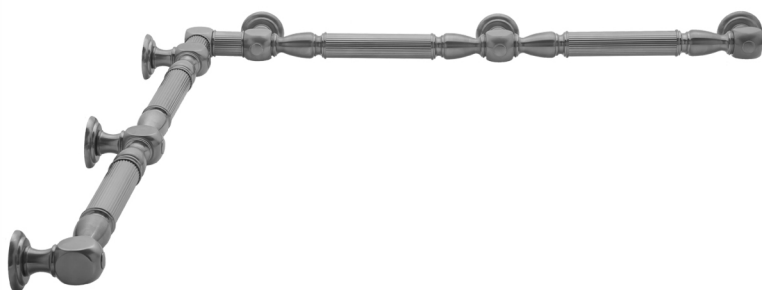

G21 36" x 48" Inside Corner Grab Bar

Model #: **G21-36-48-IC-**

FEATURES:

- Structurally engineered 90° angle
- ADA compliant when properly installed
- Horizontal section can be used as towel bar
- Style options to complement all collections
- Optional handshower sliders can be added to either bar only upon initial order
- All grab bars can be custom sized. Contact JACLO for pricing & availability
- BAR WILL BE 5" LONGER THAN LISTED LENGTH FROM CENTER OF OUTSIDE POST TO WALL
- *NOTE: GRAB BARS OVER 32" REQUIRE A MIDDLE POST
- NOT AVAILABLE in PG or SG. For large quantity orders, please contact hospitality@jaclo.com

AVAILABLE FINISHES:

Polished Chrome (PCH)	Satin Chrome (SC)	Bronze Umber (BU)
Satin Nickel (SN)	Pewter (PEW)	Caramel Bronze (CB)
Polished Nickel (PN)	Antique Brass (AB)	Antique Copper (ACU)
Oil-Rubbed Bronze (ORB)	Polished Brass (PB)	Polished Copper (PCU)
Vintage Bronze (VB)	Satin Brass (SB)	Matte Black (MBK)
Satin Gold (SG)	Polished Gold (PG)	Black Nickel (BKN)
White (WH)	Unlacquered Brass (ULB)	Satin Cooper (SCU)
Almond (ALD)	Amber (AMB)	Azure Blue (AZB)
Coral (COR)	Mint Green (GRN)	Stone Grey (GRY)
Lilac (LAC)	Light Blue (LBL)	Limon (LIM)
Plum (PLM)	Pink (PNK)	Red (RED)
Graphite (GPH)	Aged Unlacquered Brass (AUB)	