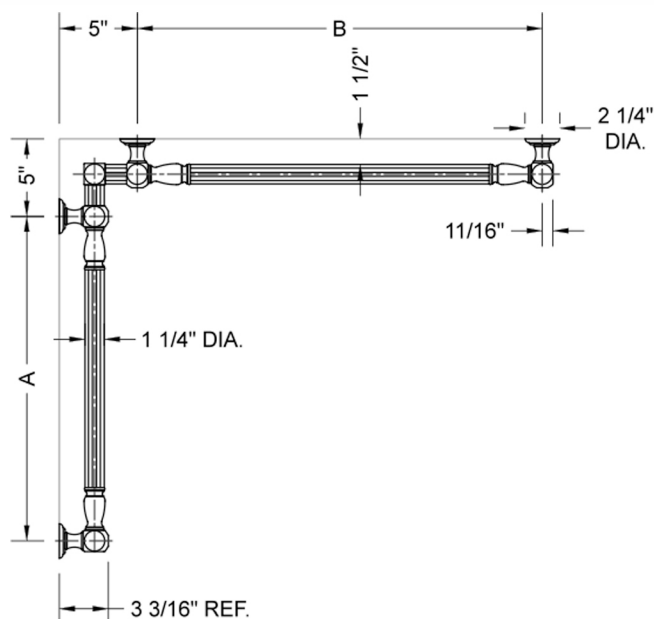

G21 36" x 36" Inside Corner Grab Bar

Model #: **G21-36-36-IC-**

FEATURES:

- Structurally engineered 90° angle
- ADA compliant when properly installed
- Horizontal section can be used as towel bar
- Style options to complement all collections
- Optional handshower sliders can be added to either bar only upon initial order
- All grab bars can be custom sized. Contact JACLO for pricing & availability
- BAR WILL BE 5" LONGER THAN LISTED LENGTH FROM CENTER OF OUTSIDE POST TO WALL
- *NOTE: GRAB BARS OVER 32" REQUIRE A MIDDLE POST
- NOT AVAILABLE in PG or SG. For large quantity orders, please contact hospitality@jaclo.com

SPECIFICATION DRAWING:

BRASS LUXURY GRAB BAR							
PART. #	DESCRIPTION	A	B	PART. #	DESCRIPTION	A	B
G21-12-12-IC	CENTER OF POST	12"	12"	G21-24-36-IC	CENTER OF POST	24"	36"
G21-12-16-IC	CENTER OF POST	12"	16"	G21-24-48-IC	CENTER OF POST	24"	48"
G21-12-24-IC	CENTER OF POST	12"	24"	G21-24-60-IC	CENTER OF POST	24"	60"
G21-12-32-IC	CENTER OF POST	12"	32"				
				G21-32-32-IC	CENTER OF POST	32"	32"
G21-12-36-IC	CENTER OF POST	12"	36"	G21-32-36-IC	CENTER OF POST	32"	36"
G21-12-48-IC	CENTER OF POST	12"	48"	G21-32-48-IC	CENTER OF POST	32"	48"
G21-12-60-IC	CENTER OF POST	12"	60"	G21-32-60-IC	CENTER OF POST	32"	60"
G21-16-16-IC	CENTER OF POST	16"	16"	G21-36-36-IC	CENTER OF POST	36"	36"
G21-16-24-IC	CENTER OF POST	16"	24"	G21-36-48-IC	CENTER OF POST	36"	48"
G21-16-32-IC	CENTER OF POST	16"	32"	G21-36-60-IC	CENTER OF POST	36"	60"
G21-16-36-IC	CENTER OF POST	16"	36"	G21-48-48-IC	CENTER OF POST	48"	48"
G21-16-48-IC	CENTER OF POST	16"	48"	G21-48-60-IC	CENTER OF POST	48"	60"
G21-16-60-IC	CENTER OF POST	16"	60"				
				G21-60-60-IC	CENTER OF POST	60"	60"
G21-24-24-IC	CENTER OF POST	24"	24"				
G21-24-32-IC	CENTER OF POST	24"	32"				