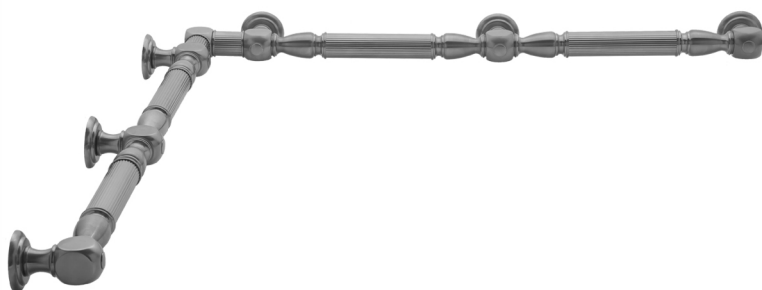

G21 36" x 36" Inside Corner Grab Bar

Model #: **G21-36-36-IC-**

FEATURES:

- Structurally engineered 90° angle
- ADA compliant when properly installed
- Horizontal section can be used as towel bar
- Style options to complement all collections
- Optional handshower sliders can be added to either bar only upon initial order
- All grab bars can be custom sized. Contact JACLO for pricing & availability
- BAR WILL BE 5" LONGER THAN LISTED LENGTH FROM CENTER OF OUTSIDE POST TO WALL
- *NOTE: GRAB BARS OVER 32" REQUIRE A MIDDLE POST
- NOT AVAILABLE in PG or SG. For large quantity orders, please contact hospitality@jaclo.com

AVAILABLE FINISHES:

Polished Chrome (PCH)	Satin Chrome (SC)	Bronze Umber (BU)
Satin Nickel (SN)	Pewter (PEW)	Caramel Bronze (CB)
Polished Nickel (PN)	Antique Brass (AB)	Antique Copper (ACU)
Oil-Rubbed Bronze (ORB)	Polished Brass (PB)	Polished Copper (PCU)
Vintage Bronze (VB)	Satin Brass (SB)	Matte Black (MBK)
Satin Gold (SG)	Polished Gold (PG)	Black Nickel (BKN)
White (WH)	Unlacquered Brass (ULB)	Satin Cooper (SCU)
Almond (ALD)	Amber (AMB)	Azure Blue (AZB)
Coral (COR)	Mint Green (GRN)	Stone Grey (GRY)
Lilac (LAC)	Light Blue (LBL)	Limon (LIM)
Plum (PLM)	Pink (PNK)	Red (RED)
Graphite (GPH)	Aged Unlacquered Brass (AUB)	