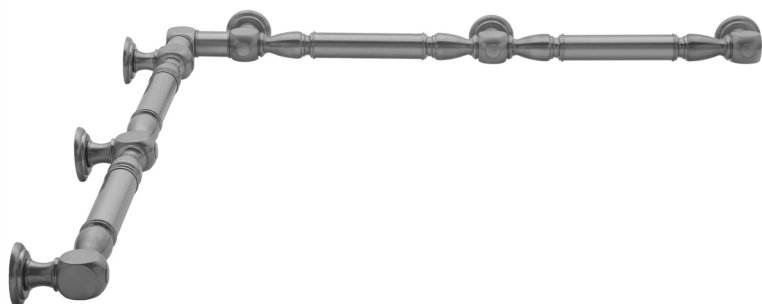

## G20 36" x 36" Inside Corner Grab Bar

Model #: **G20-36-36-IC-**

### FEATURES:

- Structurally engineered 90° angle
- ADA compliant when properly installed
- Horizontal section can be used as towel bar
- Style options to complement all collections
- Optional handshower sliders can be added to either bar only upon initial order
- All grab bars can be custom sized. Contact JACLO for pricing & availability
- BAR WILL BE 5" LONGER THAN LISTED LENGTH FROM CENTER OF OUTSIDE POST TO WALL
- \*NOTE: GRAB BARS OVER 32" REQUIRE A MIDDLE POST
- NOT AVAILABLE in PG or SG. For large quantity orders, please contact [hospitality@jaclo.com](mailto:hospitality@jaclo.com)

### SPECIFICATION DRAWING:

BRASS LUXURY GRAB BAR							
PART. #	DESCRIPTION	A	B	PART. #	DESCRIPTION	A	B
G20-12-12-IC	CENTER OF POST	12"	12"	G20-24-36-IC	CENTER OF POST	24"	36"
G20-12-16-IC	CENTER OF POST	12"	16"	G20-24-48-IC	CENTER OF POST	24"	48"
G20-12-24-IC	CENTER OF POST	12"	24"	G20-24-60-IC	CENTER OF POST	24"	60"
G20-12-32-IC	CENTER OF POST	12"	32"				
				G20-32-32-IC	CENTER OF POST	32"	32"
G20-12-36-IC	CENTER OF POST	12"	36"	G20-32-36-IC	CENTER OF POST	32"	36"
G20-12-48-IC	CENTER OF POST	12"	48"	G20-32-48-IC	CENTER OF POST	32"	48"
G20-12-60-IC	CENTER OF POST	12"	60"	G20-32-60-IC	CENTER OF POST	32"	60"
G20-16-16-IC	CENTER OF POST	16"	16"	G20-36-36-IC	CENTER OF POST	36"	36"
G20-16-24-IC	CENTER OF POST	16"	24"	G20-36-48-IC	CENTER OF POST	36"	48"
G20-16-32-IC	CENTER OF POST	16"	32"	G20-36-60-IC	CENTER OF POST	36"	60"
G20-16-36-IC	CENTER OF POST	16"	36"	G20-48-48-IC	CENTER OF POST	48"	48"
G20-16-48-IC	CENTER OF POST	16"	48"	G20-48-60-IC	CENTER OF POST	48"	60"
G20-16-60-IC	CENTER OF POST	16"	60"				
G20-24-24-IC	CENTER OF POST	24"	24"	G20-60-60-IC	CENTER OF POST	60"	60"
G20-24-32-IC	CENTER OF POST	24"	32"				