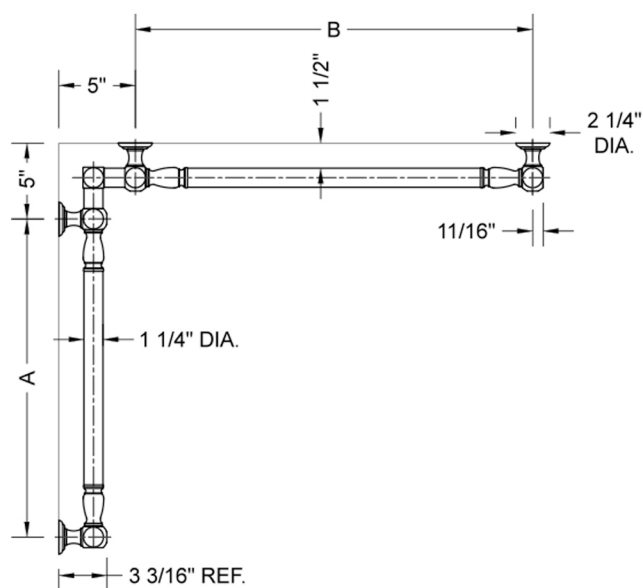

## G20 36" x 36" Inside Corner Grab Bar

Model #: **G20-36-36-IC-**

### FEATURES:

- Structurally engineered 90° angle
- ADA compliant when properly installed
- Horizontal section can be used as towel bar
- Style options to complement all collections
- Optional handshower sliders can be added to either bar only upon initial order
- All grab bars can be custom sized. Contact JACLO for pricing & availability
- BAR WILL BE 5" LONGER THAN LISTED LENGTH FROM CENTER OF OUTSIDE POST TO WALL
- \*NOTE: GRAB BARS OVER 32" REQUIRE A MIDDLE POST
- NOT AVAILABLE in PG or SG. For large quantity orders, please contact [hospitality@jaclo.com](mailto:hospitality@jaclo.com)

### SPECIFICATION DRAWING:

BRASS LUXURY GRAB BAR							
PART. #	DESCRIPTION	A	B	PART. #	DESCRIPTION	A	B
G20-12-12-IC	CENTER OF POST	12"	12"	G20-24-36-IC	CENTER OF POST	24"	36"
G20-12-16-IC	CENTER OF POST	12"	16"	G20-24-48-IC	CENTER OF POST	24"	48"
G20-12-24-IC	CENTER OF POST	12"	24"	G20-24-60-IC	CENTER OF POST	24"	60"
G20-12-32-IC	CENTER OF POST	12"	32"				
				G20-32-32-IC	CENTER OF POST	32"	32"
G20-12-36-IC	CENTER OF POST	12"	36"	G20-32-36-IC	CENTER OF POST	32"	36"
G20-12-48-IC	CENTER OF POST	12"	48"	G20-32-48-IC	CENTER OF POST	32"	48"
G20-12-60-IC	CENTER OF POST	12"	60"	G20-32-60-IC	CENTER OF POST	32"	60"
G20-16-16-IC	CENTER OF POST	16"	16"	G20-36-36-IC	CENTER OF POST	36"	36"
G20-16-24-IC	CENTER OF POST	16"	24"	G20-36-48-IC	CENTER OF POST	36"	48"
G20-16-32-IC	CENTER OF POST	16"	32"	G20-36-60-IC	CENTER OF POST	36"	60"
G20-16-36-IC	CENTER OF POST	16"	36"	G20-48-48-IC	CENTER OF POST	48"	48"
G20-16-48-IC	CENTER OF POST	16"	48"	G20-48-60-IC	CENTER OF POST	48"	60"
G20-16-60-IC	CENTER OF POST	16"	60"				
G20-24-24-IC	CENTER OF POST	24"	24"	G20-60-60-IC	CENTER OF POST	60"	60"
G20-24-32-IC	CENTER OF POST	24"	32"				