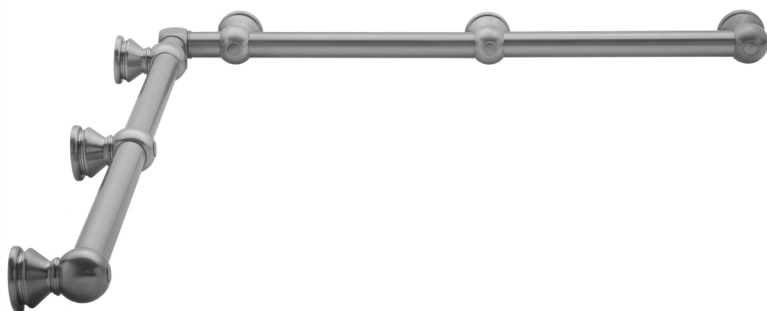

G30 36" x 36" Inside Corner Grab Bar

Model #: **G30-36-36-IC-**

FEATURES:

- Structurally engineered 90° angle
- ADA compliant when properly installed
- Horizontal section can be used as towel bar
- Style options to complement all collections
- Optional handshower sliders can be added to either bar only upon initial order
- All grab bars can be custom sized. Contact JACLO for pricing & availability
- BAR WILL BE 5" LONGER THAN LISTED LENGTH FROM CENTER OF OUTSIDE POST TO WALL
- *NOTE: GRAB BARS OVER 32" REQUIRE A MIDDLE POST
- NOT AVAILABLE in PG or SG. For large quantity orders, please contact hospitality@jaclo.com

SPECIFICATION DRAWING:

BRASS LUXURY GRAB BAR							
PART. #	DESCRIPTION	A	B	PART. #	DESCRIPTION	A	B
G30-12-12-IC	CENTER OF POST	12"	12"	G30-24-36-IC	CENTER OF POST	24"	36"
G30-12-16-IC	CENTER OF POST	12"	16"	G30-24-48-IC	CENTER OF POST	24"	48"
G30-12-24-IC	CENTER OF POST	12"	24"	G30-24-60-IC	CENTER OF POST	24"	60"
G30-12-32-IC	CENTER OF POST	12"	32"				
G30-12-36-IC	CENTER OF POST	12"	36"	G30-32-32-IC	CENTER OF POST	32"	32"
G30-12-48-IC	CENTER OF POST	12"	48"	G30-32-36-IC	CENTER OF POST	32"	36"
G30-12-60-IC	CENTER OF POST	12"	60"	G30-32-48-IC	CENTER OF POST	32"	48"
				G30-32-60-IC	CENTER OF POST	32"	60"
G30-16-16-IC	CENTER OF POST	16"	16"				
G30-16-24-IC	CENTER OF POST	16"	24"	G30-36-36-IC	CENTER OF POST	36"	36"
G30-16-32-IC	CENTER OF POST	16"	32"	G30-36-48-IC	CENTER OF POST	36"	48"
				G30-36-60-IC	CENTER OF POST	36"	60"
G30-16-36-IC	CENTER OF POST	16"	36"				
G30-16-48-IC	CENTER OF POST	16"	48"	G30-48-48-IC	CENTER OF POST	48"	48"
G30-16-60-IC	CENTER OF POST	16"	60"	G30-48-60-IC	CENTER OF POST	48"	60"
G30-24-24-IC	CENTER OF POST	24"	24"	G30-60-60-IC	CENTER OF POST	60"	60"
G30-24-32-IC	CENTER OF POST	24"	32"				