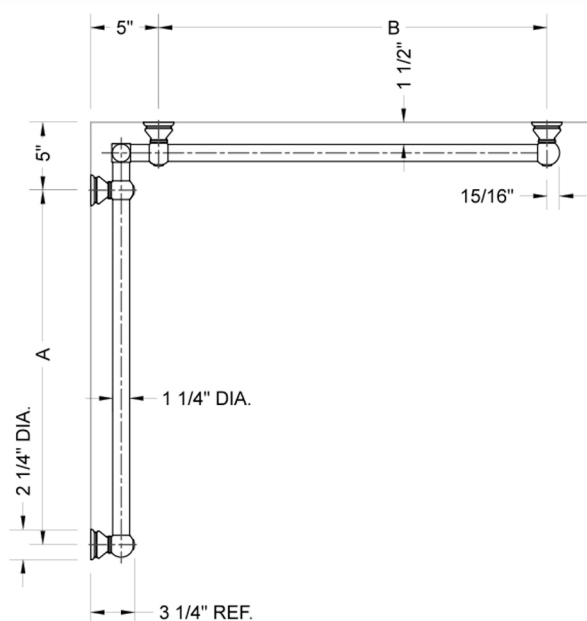

G30 36" x 36" Inside Corner Grab Bar

Model #: **G30-36-36-IC-**

FEATURES:

- Structurally engineered 90° angle
- ADA compliant when properly installed
- Horizontal section can be used as towel bar
- Style options to complement all collections
- Optional handshower sliders can be added to either bar only upon initial order
- All grab bars can be custom sized. Contact JACLO for pricing & availability
- BAR WILL BE 5" LONGER THAN LISTED LENGTH FROM CENTER OF OUTSIDE POST TO WALL
- *NOTE: GRAB BARS OVER 32" REQUIRE A MIDDLE POST
- NOT AVAILABLE in PG or SG. For large quantity orders, please contact hospitality@jaclo.com

SPECIFICATION DRAWING:

BRASS LUXURY GRAB BAR							
PART. #	DESCRIPTION	A	B	PART. #	DESCRIPTION	A	B
G30-12-12-IC	CENTER OF POST	12"	12"	G30-24-36-IC	CENTER OF POST	24"	36"
G30-12-16-IC	CENTER OF POST	12"	16"	G30-24-48-IC	CENTER OF POST	24"	48"
G30-12-24-IC	CENTER OF POST	12"	24"	G30-24-60-IC	CENTER OF POST	24"	60"
G30-12-32-IC	CENTER OF POST	12"	32"				
G30-12-36-IC	CENTER OF POST	12"	36"	G30-32-32-IC	CENTER OF POST	32"	32"
G30-12-48-IC	CENTER OF POST	12"	48"	G30-32-36-IC	CENTER OF POST	32"	36"
G30-12-60-IC	CENTER OF POST	12"	60"	G30-32-48-IC	CENTER OF POST	32"	48"
				G30-32-60-IC	CENTER OF POST	32"	60"
G30-16-16-IC	CENTER OF POST	16"	16"				
G30-16-24-IC	CENTER OF POST	16"	24"	G30-36-36-IC	CENTER OF POST	36"	36"
G30-16-32-IC	CENTER OF POST	16"	32"	G30-36-48-IC	CENTER OF POST	36"	48"
				G30-36-60-IC	CENTER OF POST	36"	60"
G30-16-36-IC	CENTER OF POST	16"	36"				
G30-16-48-IC	CENTER OF POST	16"	48"	G30-48-48-IC	CENTER OF POST	48"	48"
G30-16-60-IC	CENTER OF POST	16"	60"	G30-48-60-IC	CENTER OF POST	48"	60"
G30-24-24-IC	CENTER OF POST	24"	24"	G30-60-60-IC	CENTER OF POST	60"	60"
G30-24-32-IC	CENTER OF POST	24"	32"				