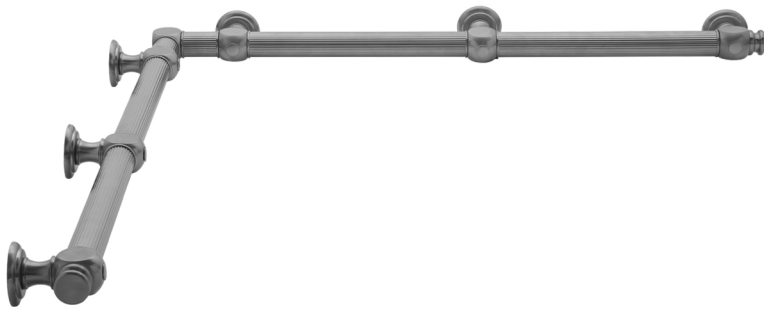

G61 36" x 36" Inside Corner Grab Bar

Model #: G61-36-36-IC-

FEATURES:

- Structurally engineered 90° angle
- ADA compliant when properly installed
- Horizontal section can be used as towel bar
- Style options to complement all collections
- Optional handshower sliders can be added to either bar only upon initial order
- All grab bars can be custom sized. Contact JACLO for pricing & availability
- BAR WILL BE 5" LONGER THAN LISTED LENGTH FROM CENTER OF OUTSIDE POST TO WALL
- *NOTE: GRAB BARS OVER 32" REQUIRE A MIDDLE POST
- NOT AVAILABLE in PG or SG. For large quantity orders, please contact hospitality@jaclo.com

SPECIFICATION DRAWING:

BRASS LUXURY GRAB BAR							
PART. #	DESCRIPTION	A	B	PART. #	DESCRIPTION	A	B
G61-12-12-IC	CENTER OF POST	12"	12"	G61-24-36-IC	CENTER OF POST	24"	36"
G61-12-16-IC	CENTER OF POST	12"	16"	G61-24-48-IC	CENTER OF POST	24"	48"
G61-12-24-IC	CENTER OF POST	12"	24"	G61-24-60-IC	CENTER OF POST	24"	60"
G61-12-32-IC	CENTER OF POST	12"	32"				
				G61-32-32-IC	CENTER OF POST	32"	32"
G61-12-36-IC	CENTER OF POST	12"	36"	G61-32-36-IC	CENTER OF POST	32"	36"
G61-12-48-IC	CENTER OF POST	12"	48"	G61-32-48-IC	CENTER OF POST	32"	48"
G61-12-60-IC	CENTER OF POST	12"	60"	G61-32-60-IC	CENTER OF POST	32"	60"
G61-16-16-IC	CENTER OF POST	16"	16"	G61-36-36-IC	CENTER OF POST	36"	36"
G61-16-24-IC	CENTER OF POST	16"	24"	G61-36-48-IC	CENTER OF POST	36"	48"
G61-16-32-IC	CENTER OF POST	16"	32"	G61-36-60-IC	CENTER OF POST	36"	60"
G61-16-36-IC	CENTER OF POST	16"	36"	G61-48-48-IC	CENTER OF POST	48"	48"
G61-16-48-IC	CENTER OF POST	16"	48"	G61-48-60-IC	CENTER OF POST	48"	60"
G61-16-60-IC	CENTER OF POST	16"	60"				
				G61-60-60-IC	CENTER OF POST	60"	60"
G61-24-24-IC	CENTER OF POST	24"	24"				
G61-24-32-IC	CENTER OF POST	24"	32"				