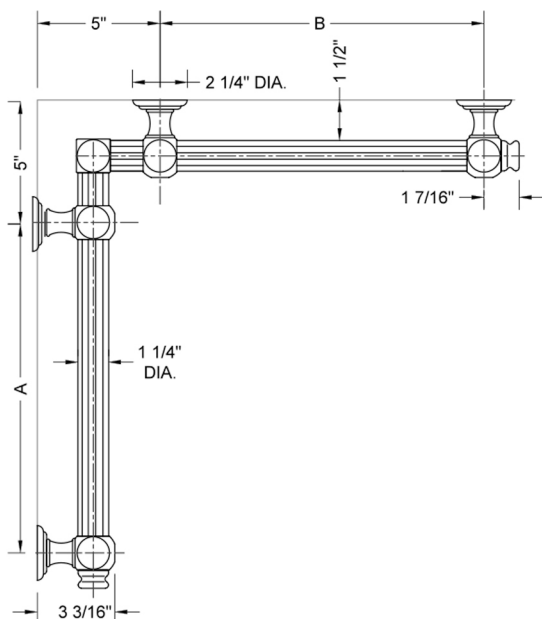

G61 36" x 36" Inside Corner Grab Bar

Model #: G61-36-36-IC-

FEATURES:

- Structurally engineered 90° angle
- ADA compliant when properly installed
- Horizontal section can be used as towel bar
- Style options to complement all collections
- Optional handshower sliders can be added to either bar only upon initial order
- All grab bars can be custom sized. Contact JACLO for pricing & availability
- BAR WILL BE 5" LONGER THAN LISTED LENGTH FROM CENTER OF OUTSIDE POST TO WALL
- *NOTE: GRAB BARS OVER 32" REQUIRE A MIDDLE POST
- NOT AVAILABLE in PG or SG. For large quantity orders, please contact hospitality@jaclo.com

SPECIFICATION DRAWING:

BRASS LUXURY GRAB BAR							
PART. #	DESCRIPTION	A	B	PART. #	DESCRIPTION	A	B
G61-12-12-IC	CENTER OF POST	12"	12"	G61-24-36-IC	CENTER OF POST	24"	36"
G61-12-16-IC	CENTER OF POST	12"	16"	G61-24-48-IC	CENTER OF POST	24"	48"
G61-12-24-IC	CENTER OF POST	12"	24"	G61-24-60-IC	CENTER OF POST	24"	60"
G61-12-32-IC	CENTER OF POST	12"	32"				
				G61-32-32-IC	CENTER OF POST	32"	32"
G61-12-36-IC	CENTER OF POST	12"	36"	G61-32-36-IC	CENTER OF POST	32"	36"
G61-12-48-IC	CENTER OF POST	12"	48"	G61-32-48-IC	CENTER OF POST	32"	48"
G61-12-60-IC	CENTER OF POST	12"	60"	G61-32-60-IC	CENTER OF POST	32"	60"
G61-16-16-IC	CENTER OF POST	16"	16"	G61-36-36-IC	CENTER OF POST	36"	36"
G61-16-24-IC	CENTER OF POST	16"	24"	G61-36-48-IC	CENTER OF POST	36"	48"
G61-16-32-IC	CENTER OF POST	16"	32"	G61-36-60-IC	CENTER OF POST	36"	60"
G61-16-36-IC	CENTER OF POST	16"	36"	G61-48-48-IC	CENTER OF POST	48"	48"
G61-16-48-IC	CENTER OF POST	16"	48"	G61-48-60-IC	CENTER OF POST	48"	60"
G61-16-60-IC	CENTER OF POST	16"	60"				
				G61-60-60-IC	CENTER OF POST	60"	60"
G61-24-24-IC	CENTER OF POST	24"	24"				
G61-24-32-IC	CENTER OF POST	24"	32"				