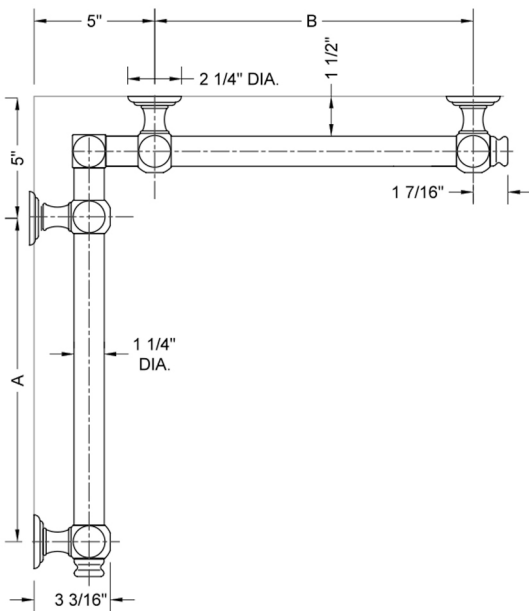

G60 36" x 36" Inside Corner Grab Bar

Model #: G60-36-36-IC-

FEATURES:

- Structurally engineered 90° angle
- ADA compliant when properly installed
- Horizontal section can be used as towel bar
- Style options to complement all collections
- Optional handshower sliders can be added to either bar only upon initial order
- All grab bars can be custom sized. Contact JACLO for pricing & availability
- BAR WILL BE 5" LONGER THAN LISTED LENGTH FROM CENTER OF OUTSIDE POST TO WALL
- *NOTE: GRAB BARS OVER 32" REQUIRE A MIDDLE POST
- NOT AVAILABLE in PG or SG. For large quantity orders, please contact hospitality@jaclo.com

SPECIFICATION DRAWING:

BRASS LUXURY GRAB BAR							
PART. #	DESCRIPTION	A	B	PART. #	DESCRIPTION	A	B
G60-12-12-IC	CENTER OF POST	12"	12"	G60-24-36-IC	CENTER OF POST	24"	36"
G60-12-16-IC	CENTER OF POST	12"	16"	G60-24-48-IC	CENTER OF POST	24"	48"
G60-12-24-IC	CENTER OF POST	12"	24"	G60-24-60-IC	CENTER OF POST	24"	60"
G60-12-32-IC	CENTER OF POST	12"	32"				
				G60-32-32-IC	CENTER OF POST	32"	32"
G60-12-36-IC	CENTER OF POST	12"	36"	G60-32-36-IC	CENTER OF POST	32"	36"
G60-12-48-IC	CENTER OF POST	12"	48"	G60-32-48-IC	CENTER OF POST	32"	48"
G60-12-60-IC	CENTER OF POST	12"	60"	G60-32-60-IC	CENTER OF POST	32"	60"
G60-16-16-IC	CENTER OF POST	16"	16"	G60-36-36-IC	CENTER OF POST	36"	36"
G60-16-24-IC	CENTER OF POST	16"	24"	G60-36-48-IC	CENTER OF POST	36"	48"
G60-16-32-IC	CENTER OF POST	16"	32"	G60-36-60-IC	CENTER OF POST	36"	60"
G60-16-36-IC	CENTER OF POST	16"	36"	G60-48-48-IC	CENTER OF POST	48"	48"
G60-16-48-IC	CENTER OF POST	16"	48"	G60-48-60-IC	CENTER OF POST	48"	60"
G60-16-60-IC	CENTER OF POST	16"	60"				
				G60-60-60-IC	CENTER OF POST	60"	60"
G60-24-24-IC	CENTER OF POST	24"	24"				
G60-24-32-IC	CENTER OF POST	24"	32"				