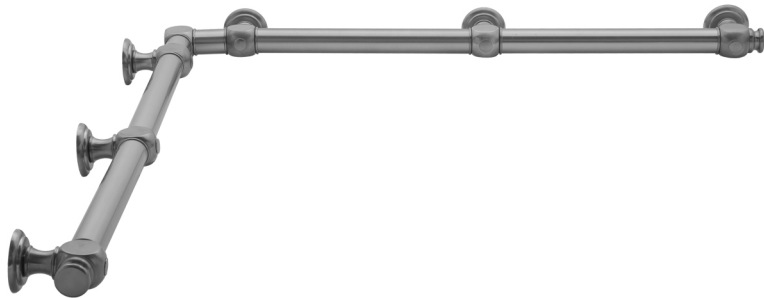

G60 36" x 36" Inside Corner Grab Bar

Model #: G60-36-36-IC-

FEATURES:

- Structurally engineered 90° angle
- ADA compliant when properly installed
- Horizontal section can be used as towel bar
- Style options to complement all collections
- Optional handshower sliders can be added to either bar only upon initial order
- All grab bars can be custom sized. Contact JACLO for pricing & availability
- BAR WILL BE 5" LONGER THAN LISTED LENGTH FROM CENTER OF OUTSIDE POST TO WALL
- *NOTE: GRAB BARS OVER 32" REQUIRE A MIDDLE POST
- NOT AVAILABLE in PG or SG. For large quantity orders, please contact hospitality@jaclo.com

SPECIFICATION DRAWING:

BRASS LUXURY GRAB BAR							
PART. #	DESCRIPTION	A	B	PART. #	DESCRIPTION	A	B
G60-12-12-IC	CENTER OF POST	12"	12"	G60-24-36-IC	CENTER OF POST	24"	36"
G60-12-16-IC	CENTER OF POST	12"	16"	G60-24-48-IC	CENTER OF POST	24"	48"
G60-12-24-IC	CENTER OF POST	12"	24"	G60-24-60-IC	CENTER OF POST	24"	60"
G60-12-32-IC	CENTER OF POST	12"	32"				
				G60-32-32-IC	CENTER OF POST	32"	32"
G60-12-36-IC	CENTER OF POST	12"	36"	G60-32-36-IC	CENTER OF POST	32"	36"
G60-12-48-IC	CENTER OF POST	12"	48"	G60-32-48-IC	CENTER OF POST	32"	48"
G60-12-60-IC	CENTER OF POST	12"	60"	G60-32-60-IC	CENTER OF POST	32"	60"
G60-16-16-IC	CENTER OF POST	16"	16"	G60-36-36-IC	CENTER OF POST	36"	36"
G60-16-24-IC	CENTER OF POST	16"	24"	G60-36-48-IC	CENTER OF POST	36"	48"
G60-16-32-IC	CENTER OF POST	16"	32"	G60-36-60-IC	CENTER OF POST	36"	60"
G60-16-36-IC	CENTER OF POST	16"	36"	G60-48-48-IC	CENTER OF POST	48"	48"
G60-16-48-IC	CENTER OF POST	16"	48"	G60-48-60-IC	CENTER OF POST	48"	60"
G60-16-60-IC	CENTER OF POST	16"	60"				
				G60-60-60-IC	CENTER OF POST	60"	60"
G60-24-24-IC	CENTER OF POST	24"	24"				
G60-24-32-IC	CENTER OF POST	24"	32"				