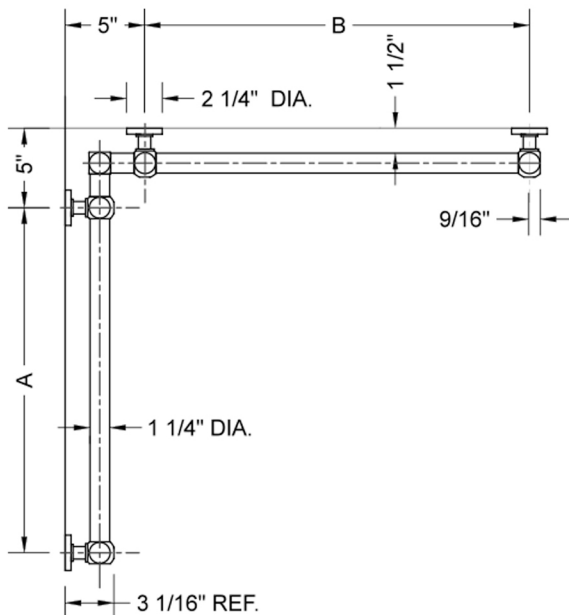

## G70 32" x 60" Inside Corner Grab Bar

Model #: G70-32-60-IC-

### FEATURES:

- Structurally engineered 90° angle
- ADA compliant when properly installed
- Horizontal section can be used as towel bar
- Style options to complement all collections
- Optional handshower sliders can be added to either bar only upon initial order
- All grab bars can be custom sized. Contact JACLO for pricing & availability
- BAR WILL BE 5" LONGER THAN LISTED LENGTH FROM CENTER OF OUTSIDE POST TO WALL
- \*NOTE: GRAB BARS OVER 32" REQUIRE A MIDDLE POST
- NOT AVAILABLE in PG or SG. For large quantity orders, please contact [hospitality@jaclo.com](mailto:hospitality@jaclo.com)

### SPECIFICATION DRAWING:

BRASS LUXURY GRAB BAR							
PART. #	DESCRIPTION	A	B	PART. #	DESCRIPTION	A	B
G70-12-12-IC	CENTER OF POST	12"	12"	G70-24-36-IC	CENTER OF POST	24"	36"
G70-12-16-IC	CENTER OF POST	12"	16"	G70-24-48-IC	CENTER OF POST	24"	48"
G70-12-24-IC	CENTER OF POST	12"	24"	G70-24-60-IC	CENTER OF POST	24"	60"
G70-12-32-IC	CENTER OF POST	12"	32"				
				G70-32-32-IC	CENTER OF POST	32"	32"
G70-12-36-IC	CENTER OF POST	12"	36"	G70-32-36-IC	CENTER OF POST	32"	36"
G70-12-48-IC	CENTER OF POST	12"	48"	G70-32-48-IC	CENTER OF POST	32"	48"
G70-12-60-IC	CENTER OF POST	12"	60"	G70-32-60-IC	CENTER OF POST	32"	60"
G70-16-16-IC	CENTER OF POST	16"	16"	G70-36-36-IC	CENTER OF POST	36"	36"
G70-16-24-IC	CENTER OF POST	16"	24"	G70-36-48-IC	CENTER OF POST	36"	48"
G70-16-32-IC	CENTER OF POST	16"	32"	G70-36-60-IC	CENTER OF POST	36"	60"
G70-16-36-IC	CENTER OF POST	16"	36"	G70-48-48-IC	CENTER OF POST	48"	48"
G70-16-48-IC	CENTER OF POST	16"	48"	G70-48-60-IC	CENTER OF POST	48"	60"
G70-16-60-IC	CENTER OF POST	16"	60"				
				G70-60-60-IC	CENTER OF POST	60"	60"
G70-24-24-IC	CENTER OF POST	24"	24"				
G70-24-32-IC	CENTER OF POST	24"	32"				