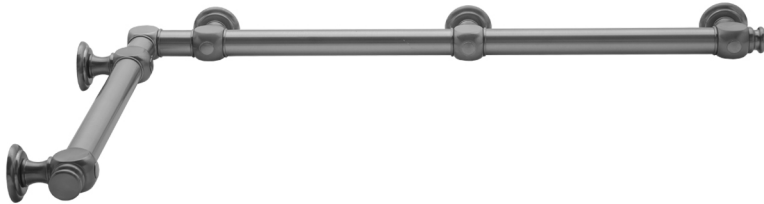

G60 32" x 60" Inside Corner Grab Bar

Model #: G60-32-60-IC-

FEATURES:

- Structurally engineered 90° angle
- ADA compliant when properly installed
- Horizontal section can be used as towel bar
- Style options to complement all collections
- Optional handshower sliders can be added to either bar only upon initial order
- All grab bars can be custom sized. Contact JACLO for pricing & availability
- BAR WILL BE 5" LONGER THAN LISTED LENGTH FROM CENTER OF OUTSIDE POST TO WALL
- *NOTE: GRAB BARS OVER 32" REQUIRE A MIDDLE POST
- NOT AVAILABLE in PG or SG. For large quantity orders, please contact hospitality@jaclo.com

AVAILABLE FINISHES:

| | | |
|------------------------------|---------------------|-------------------------|
| Polished Chrome (PCH) | Satin Chrome (SC) | Bronze Umber (BU) |
| Satin Nickel (SN) | Pewter (PEW) | Caramel Bronze (CB) |
| Polished Nickel (PN) | Antique Brass (AB) | Antique Copper (ACU) |
| Oil-Rubbed Bronze (ORB) | Polished Brass (PB) | Polished Copper (PCU) |
| Vintage Bronze (VB) | Satin Brass (SB) | Matte Black (MBK) |
| Black Nickel (BKN) | White (WH) | Unlacquered Brass (ULB) |
| Satin Cooper (SCU) | Almond (ALD) | Amber (AMB) |
| Azure Blue (AZB) | Coral (COR) | Mint Green (GRN) |
| Stone Grey (GRY) | Lilac (LAC) | Light Blue (LBL) |
| Limon (LIM) | Plum (PLM) | Pink (PNK) |
| Red (RED) | Graphite (GPH) | |
| Aged Unlacquered Brass (AUB) | | |