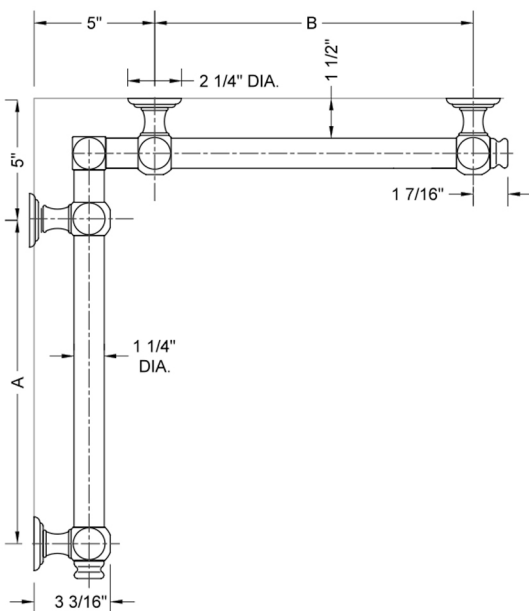

SPECIFICATION DRAWING:

BRASS LUXURY GRAB BAR							
PART. #	DESCRIPTION	A	B	PART. #	DESCRIPTION	A	B
G60-12-12-IC	CENTER OF POST	12"	12"	G60-24-36-IC	CENTER OF POST	24"	36"
G60-12-16-IC	CENTER OF POST	12"	16"	G60-24-48-IC	CENTER OF POST	24"	48"
G60-12-24-IC	CENTER OF POST	12"	24"	G60-24-60-IC	CENTER OF POST	24"	60"
G60-12-32-IC	CENTER OF POST	12"	32"				
				G60-32-32-IC	CENTER OF POST	32"	32"
G60-12-36-IC	CENTER OF POST	12"	36"	G60-32-36-IC	CENTER OF POST	32"	36"
G60-12-48-IC	CENTER OF POST	12"	48"	G60-32-48-IC	CENTER OF POST	32"	48"
G60-12-60-IC	CENTER OF POST	12"	60"	G60-32-60-IC	CENTER OF POST	32"	60"
G60-16-16-IC	CENTER OF POST	16"	16"	G60-36-36-IC	CENTER OF POST	36"	36"
G60-16-24-IC	CENTER OF POST	16"	24"	G60-36-48-IC	CENTER OF POST	36"	48"
G60-16-32-IC	CENTER OF POST	16"	32"	G60-36-60-IC	CENTER OF POST	36"	60"
G60-16-36-IC	CENTER OF POST	16"	36"	G60-48-48-IC	CENTER OF POST	48"	48"
G60-16-48-IC	CENTER OF POST	16"	48"	G60-48-60-IC	CENTER OF POST	48"	60"
G60-16-60-IC	CENTER OF POST	16"	60"				
				G60-60-60-IC	CENTER OF POST	60"	60"
G60-24-24-IC	CENTER OF POST	24"	24"				
G60-24-32-IC	CENTER OF POST	24"	32"