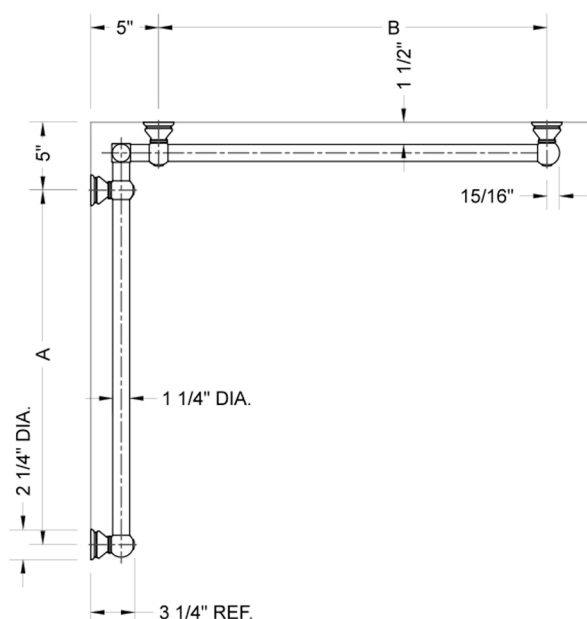

G30 32" x 60" Inside Corner Grab Bar

Model #: G30-32-60-IC-

FEATURES:

- Structurally engineered 90° angle
- ADA compliant when properly installed
- Horizontal section can be used as towel bar
- Style options to complement all collections
- Optional handshower sliders can be added to either bar only upon initial order
- All grab bars can be custom sized. Contact JACLO for pricing & availability
- BAR WILL BE 5" LONGER THAN LISTED LENGTH FROM CENTER OF OUTSIDE POST TO WALL
- *NOTE: GRAB BARS OVER 32" REQUIRE A MIDDLE POST
- NOT AVAILABLE in PG or SG. For large quantity orders, please contact hospitality@jaclo.com

SPECIFICATION DRAWING:

BRASS LUXURY GRAB BAR							
PART. #	DESCRIPTION	A	B	PART. #	DESCRIPTION	A	B
G30-12-12-IC	CENTER OF POST	12"	12"	G30-24-36-IC	CENTER OF POST	24"	36"
G30-12-16-IC	CENTER OF POST	12"	16"	G30-24-48-IC	CENTER OF POST	24"	48"
G30-12-24-IC	CENTER OF POST	12"	24"	G30-24-60-IC	CENTER OF POST	24"	60"
G30-12-32-IC	CENTER OF POST	12"	32"				
G30-12-36-IC	CENTER OF POST	12"	36"	G30-32-32-IC	CENTER OF POST	32"	32"
G30-12-48-IC	CENTER OF POST	12"	48"	G30-32-36-IC	CENTER OF POST	32"	36"
G30-12-60-IC	CENTER OF POST	12"	60"	G30-32-48-IC	CENTER OF POST	32"	48"
				G30-32-60-IC	CENTER OF POST	32"	60"
G30-16-16-IC	CENTER OF POST	16"	16"				
G30-16-24-IC	CENTER OF POST	16"	24"	G30-36-36-IC	CENTER OF POST	36"	36"
G30-16-32-IC	CENTER OF POST	16"	32"	G30-36-48-IC	CENTER OF POST	36"	48"
				G30-36-60-IC	CENTER OF POST	36"	60"
G30-16-36-IC	CENTER OF POST	16"	36"				
G30-16-48-IC	CENTER OF POST	16"	48"	G30-48-48-IC	CENTER OF POST	48"	48"
G30-16-60-IC	CENTER OF POST	16"	60"	G30-48-60-IC	CENTER OF POST	48"	60"
G30-24-24-IC	CENTER OF POST	24"	24"	G30-60-60-IC	CENTER OF POST	60"	60"
G30-24-32-IC	CENTER OF POST	24"	32"				