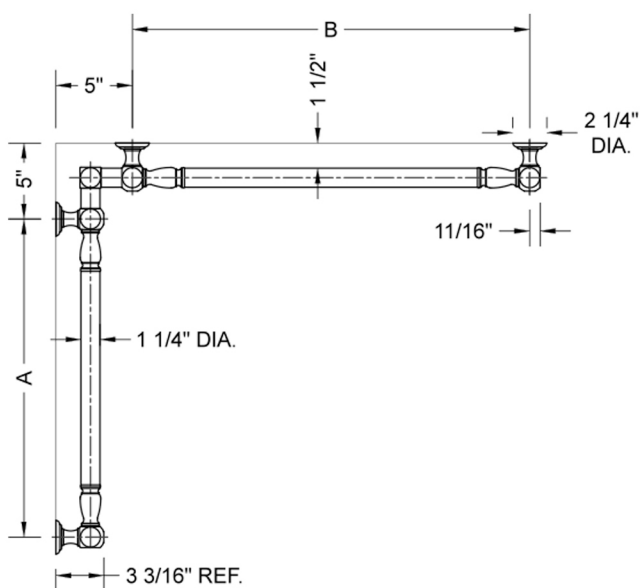

## G20 32" x 60" Inside Corner Grab Bar

Model #: **G20-32-60-IC-**

### FEATURES:

- Structurally engineered 90° angle
- ADA compliant when properly installed
- Horizontal section can be used as towel bar
- Style options to complement all collections
- Optional handshower sliders can be added to either bar only upon initial order
- All grab bars can be custom sized. Contact JACLO for pricing & availability
- BAR WILL BE 5" LONGER THAN LISTED LENGTH FROM CENTER OF OUTSIDE POST TO WALL
- \*NOTE: GRAB BARS OVER 32" REQUIRE A MIDDLE POST
- NOT AVAILABLE in PG or SG. For large quantity orders, please contact [hospitality@jaclo.com](mailto:hospitality@jaclo.com)

### SPECIFICATION DRAWING:

BRASS LUXURY GRAB BAR							
PART. #	DESCRIPTION	A	B	PART. #	DESCRIPTION	A	B
G20-12-12-IC	CENTER OF POST	12"	12"	G20-24-36-IC	CENTER OF POST	24"	36"
G20-12-16-IC	CENTER OF POST	12"	16"	G20-24-48-IC	CENTER OF POST	24"	48"
G20-12-24-IC	CENTER OF POST	12"	24"	G20-24-60-IC	CENTER OF POST	24"	60"
G20-12-32-IC	CENTER OF POST	12"	32"				
G20-12-36-IC	CENTER OF POST	12"	36"	G20-32-32-IC	CENTER OF POST	32"	32"
G20-12-48-IC	CENTER OF POST	12"	48"	G20-32-36-IC	CENTER OF POST	32"	36"
G20-12-60-IC	CENTER OF POST	12"	60"	G20-32-48-IC	CENTER OF POST	32"	48"
				G20-32-60-IC	CENTER OF POST	32"	60"
G20-16-16-IC	CENTER OF POST	16"	16"				
G20-16-24-IC	CENTER OF POST	16"	24"	G20-36-36-IC	CENTER OF POST	36"	36"
G20-16-32-IC	CENTER OF POST	16"	32"	G20-36-48-IC	CENTER OF POST	36"	48"
				G20-36-60-IC	CENTER OF POST	36"	60"
G20-16-36-IC	CENTER OF POST	16"	36"				
G20-16-48-IC	CENTER OF POST	16"	48"	G20-48-48-IC	CENTER OF POST	48"	48"
G20-16-60-IC	CENTER OF POST	16"	60"	G20-48-60-IC	CENTER OF POST	48"	60"
G20-24-24-IC	CENTER OF POST	24"	24"				
G20-24-32-IC	CENTER OF POST	24"	32"	G20-60-60-IC	CENTER OF POST	60"	60"