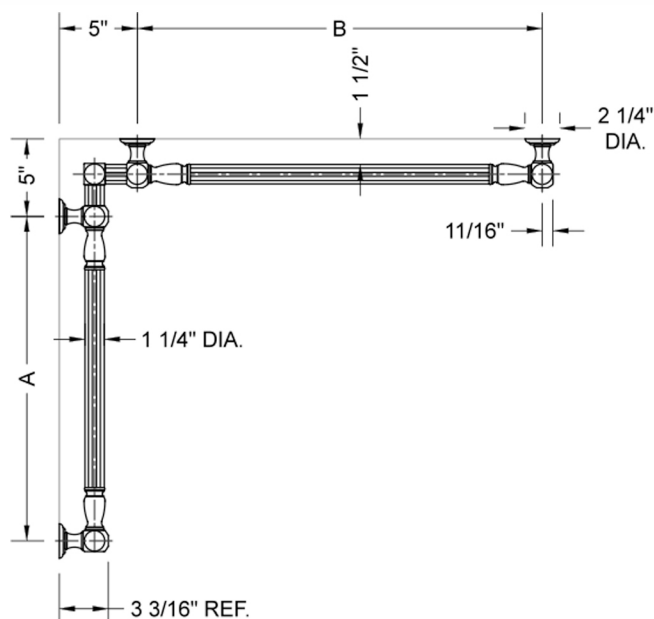

## G21 32" x 48" Inside Corner Grab Bar

Model #: **G21-32-48-IC-**

### FEATURES:

- Structurally engineered 90° angle
- ADA compliant when properly installed
- Horizontal section can be used as towel bar
- Style options to complement all collections
- Optional handshower sliders can be added to either bar only upon initial order
- All grab bars can be custom sized. Contact JACLO for pricing & availability
- BAR WILL BE 5" LONGER THAN LISTED LENGTH FROM CENTER OF OUTSIDE POST TO WALL
- \*NOTE: GRAB BARS OVER 32" REQUIRE A MIDDLE POST
- NOT AVAILABLE in PG or SG. For large quantity orders, please contact [hospitality@jaclo.com](mailto:hospitality@jaclo.com)

### SPECIFICATION DRAWING:

BRASS LUXURY GRAB BAR							
PART. #	DESCRIPTION	A	B	PART. #	DESCRIPTION	A	B
G21-12-12-IC	CENTER OF POST	12"	12"	G21-24-36-IC	CENTER OF POST	24"	36"
G21-12-16-IC	CENTER OF POST	12"	16"	G21-24-48-IC	CENTER OF POST	24"	48"
G21-12-24-IC	CENTER OF POST	12"	24"	G21-24-60-IC	CENTER OF POST	24"	60"
G21-12-32-IC	CENTER OF POST	12"	32"				
				G21-32-32-IC	CENTER OF POST	32"	32"
G21-12-36-IC	CENTER OF POST	12"	36"	G21-32-36-IC	CENTER OF POST	32"	36"
G21-12-48-IC	CENTER OF POST	12"	48"	G21-32-48-IC	CENTER OF POST	32"	48"
G21-12-60-IC	CENTER OF POST	12"	60"	G21-32-60-IC	CENTER OF POST	32"	60"
G21-16-16-IC	CENTER OF POST	16"	16"	G21-36-36-IC	CENTER OF POST	36"	36"
G21-16-24-IC	CENTER OF POST	16"	24"	G21-36-48-IC	CENTER OF POST	36"	48"
G21-16-32-IC	CENTER OF POST	16"	32"	G21-36-60-IC	CENTER OF POST	36"	60"
G21-16-36-IC	CENTER OF POST	16"	36"	G21-48-48-IC	CENTER OF POST	48"	48"
G21-16-48-IC	CENTER OF POST	16"	48"	G21-48-60-IC	CENTER OF POST	48"	60"
G21-16-60-IC	CENTER OF POST	16"	60"				
				G21-60-60-IC	CENTER OF POST	60"	60"
G21-24-24-IC	CENTER OF POST	24"	24"				
G21-24-32-IC	CENTER OF POST	24"	32"				