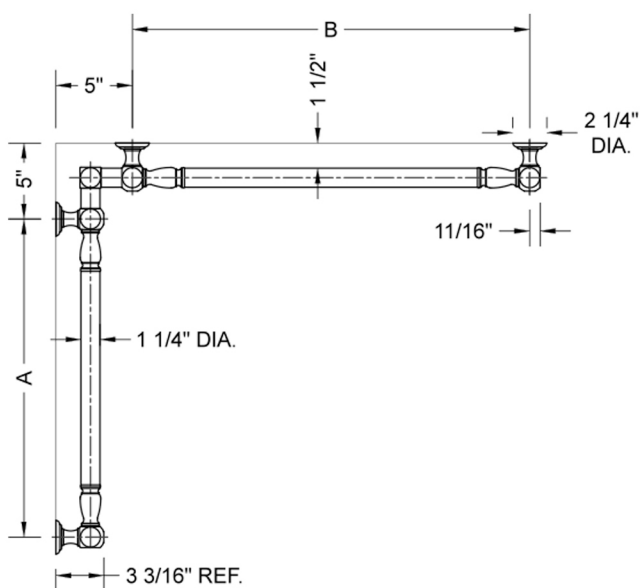

G20 32" x 48" Inside Corner Grab Bar

Model #: **G20-32-48-IC-**

FEATURES:

- Structurally engineered 90° angle
- ADA compliant when properly installed
- Horizontal section can be used as towel bar
- Style options to complement all collections
- Optional handshower sliders can be added to either bar only upon initial order
- All grab bars can be custom sized. Contact JACLO for pricing & availability
- BAR WILL BE 5" LONGER THAN LISTED LENGTH FROM CENTER OF OUTSIDE POST TO WALL
- *NOTE: GRAB BARS OVER 32" REQUIRE A MIDDLE POST
- NOT AVAILABLE in PG or SG. For large quantity orders, please contact hospitality@jaclo.com

SPECIFICATION DRAWING:

BRASS LUXURY GRAB BAR							
PART. #	DESCRIPTION	A	B	PART. #	DESCRIPTION	A	B
G20-12-12-IC	CENTER OF POST	12"	12"	G20-24-36-IC	CENTER OF POST	24"	36"
G20-12-16-IC	CENTER OF POST	12"	16"	G20-24-48-IC	CENTER OF POST	24"	48"
G20-12-24-IC	CENTER OF POST	12"	24"	G20-24-60-IC	CENTER OF POST	24"	60"
G20-12-32-IC	CENTER OF POST	12"	32"				
G20-12-36-IC	CENTER OF POST	12"	36"	G20-32-32-IC	CENTER OF POST	32"	32"
G20-12-48-IC	CENTER OF POST	12"	48"	G20-32-36-IC	CENTER OF POST	32"	36"
G20-12-60-IC	CENTER OF POST	12"	60"	G20-32-48-IC	CENTER OF POST	32"	48"
				G20-32-60-IC	CENTER OF POST	32"	60"
G20-16-16-IC	CENTER OF POST	16"	16"				
G20-16-24-IC	CENTER OF POST	16"	24"	G20-36-36-IC	CENTER OF POST	36"	36"
G20-16-32-IC	CENTER OF POST	16"	32"	G20-36-48-IC	CENTER OF POST	36"	48"
				G20-36-60-IC	CENTER OF POST	36"	60"
G20-16-36-IC	CENTER OF POST	16"	36"				
G20-16-48-IC	CENTER OF POST	16"	48"	G20-48-48-IC	CENTER OF POST	48"	48"
G20-16-60-IC	CENTER OF POST	16"	60"	G20-48-60-IC	CENTER OF POST	48"	60"
G20-24-24-IC	CENTER OF POST	24"	24"				
G20-24-32-IC	CENTER OF POST	24"	32"	G20-60-60-IC	CENTER OF POST	60"	60"