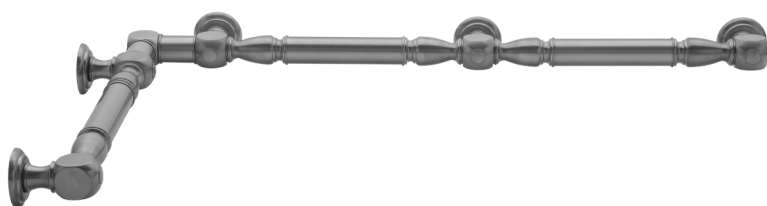

G20 32" x 48" Inside Corner Grab Bar

Model #: **G20-32-48-IC-**

FEATURES:

- Structurally engineered 90° angle
- ADA compliant when properly installed
- Horizontal section can be used as towel bar
- Style options to complement all collections
- Optional handshower sliders can be added to either bar only upon initial order
- All grab bars can be custom sized. Contact JACLO for pricing & availability
- BAR WILL BE 5" LONGER THAN LISTED LENGTH FROM CENTER OF OUTSIDE POST TO WALL
- *NOTE: GRAB BARS OVER 32" REQUIRE A MIDDLE POST
- NOT AVAILABLE in PG or SG. For large quantity orders, please contact hospitality@jaclo.com

AVAILABLE FINISHES:

Polished Chrome (PCH)	Satin Chrome (SC)	Bronze Umber (BU)
Satin Nickel (SN)	Pewter (PEW)	Caramel Bronze (CB)
Polished Nickel (PN)	Antique Brass (AB)	Antique Copper (ACU)
Oil-Rubbed Bronze (ORB)	Polished Brass (PB)	Polished Copper (PCU)
Vintage Bronze (VB)	Satin Brass (SB)	Matte Black (MBK)
Satin Gold (SG)	Polished Gold (PG)	Black Nickel (BKN)
White (WH)	Unlacquered Brass (ULB)	Satin Cooper (SCU)
Almond (ALD)	Amber (AMB)	Azure Blue (AZB)
Coral (COR)	Mint Green (GRN)	Stone Grey (GRY)
Lilac (LAC)	Light Blue (LBL)	Limon (LIM)
Plum (PLM)	Pink (PNK)	Red (RED)
Graphite (GPH)	Aged Unlacquered Brass (AUB)	