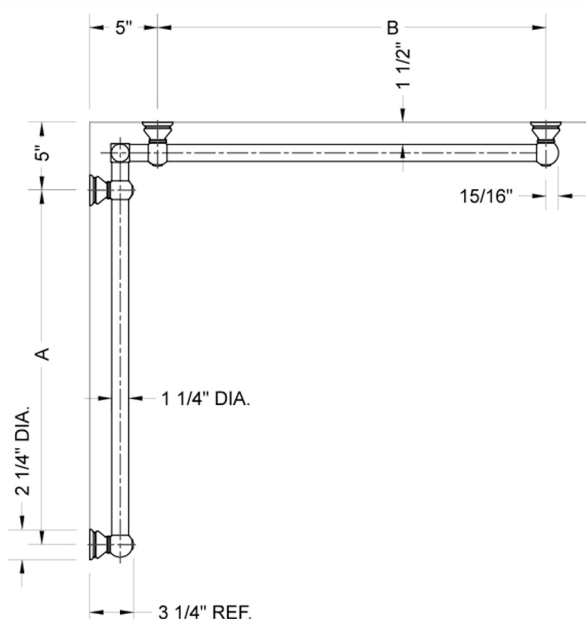

G30 32" x 48" Inside Corner Grab Bar

Model #: **G30-32-48-IC-**

FEATURES:

- Structurally engineered 90° angle
- ADA compliant when properly installed
- Horizontal section can be used as towel bar
- Style options to complement all collections
- Optional handshower sliders can be added to either bar only upon initial order
- All grab bars can be custom sized. Contact JACLO for pricing & availability
- BAR WILL BE 5" LONGER THAN LISTED LENGTH FROM CENTER OF OUTSIDE POST TO WALL
- *NOTE: GRAB BARS OVER 32" REQUIRE A MIDDLE POST
- NOT AVAILABLE in PG or SG. For large quantity orders, please contact hospitality@jaclo.com

SPECIFICATION DRAWING:

BRASS LUXURY GRAB BAR							
PART. #	DESCRIPTION	A	B	PART. #	DESCRIPTION	A	B
G30-12-12-IC	CENTER OF POST	12"	12"	G30-24-36-IC	CENTER OF POST	24"	36"
G30-12-16-IC	CENTER OF POST	12"	16"	G30-24-48-IC	CENTER OF POST	24"	48"
G30-12-24-IC	CENTER OF POST	12"	24"	G30-24-60-IC	CENTER OF POST	24"	60"
G30-12-32-IC	CENTER OF POST	12"	32"				
				G30-32-32-IC	CENTER OF POST	32"	32"
G30-12-36-IC	CENTER OF POST	12"	36"	G30-32-36-IC	CENTER OF POST	32"	36"
G30-12-48-IC	CENTER OF POST	12"	48"	G30-32-48-IC	CENTER OF POST	32"	48"
G30-12-60-IC	CENTER OF POST	12"	60"	G30-32-60-IC	CENTER OF POST	32"	60"
G30-16-16-IC	CENTER OF POST	16"	16"	G30-36-36-IC	CENTER OF POST	36"	36"
G30-16-24-IC	CENTER OF POST	16"	24"	G30-36-48-IC	CENTER OF POST	36"	48"
G30-16-32-IC	CENTER OF POST	16"	32"	G30-36-60-IC	CENTER OF POST	36"	60"
G30-16-36-IC	CENTER OF POST	16"	36"	G30-48-48-IC	CENTER OF POST	48"	48"
G30-16-48-IC	CENTER OF POST	16"	48"	G30-48-60-IC	CENTER OF POST	48"	60"
G30-16-60-IC	CENTER OF POST	16"	60"				
				G30-60-60-IC	CENTER OF POST	60"	60"
G30-24-24-IC	CENTER OF POST	24"	24"				
G30-24-32-IC	CENTER OF POST	24"	32"				