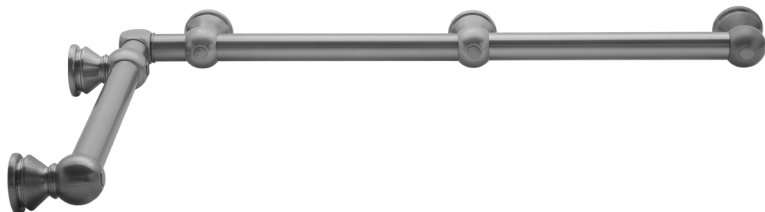

G30 32" x 48" Inside Corner Grab Bar

Model #: **G30-32-48-IC-**

FEATURES:

- Structurally engineered 90° angle
- ADA compliant when properly installed
- Horizontal section can be used as towel bar
- Style options to complement all collections
- Optional handshower sliders can be added to either bar only upon initial order
- All grab bars can be custom sized. Contact JACLO for pricing & availability
- BAR WILL BE 5" LONGER THAN LISTED LENGTH FROM CENTER OF OUTSIDE POST TO WALL
- *NOTE: GRAB BARS OVER 32" REQUIRE A MIDDLE POST
- NOT AVAILABLE in PG or SG. For large quantity orders, please contact hospitality@jaclo.com

SPECIFICATION DRAWING:

BRASS LUXURY GRAB BAR							
PART. #	DESCRIPTION	A	B	PART. #	DESCRIPTION	A	B
G30-12-12-IC	CENTER OF POST	12"	12"	G30-24-36-IC	CENTER OF POST	24"	36"
G30-12-16-IC	CENTER OF POST	12"	16"	G30-24-48-IC	CENTER OF POST	24"	48"
G30-12-24-IC	CENTER OF POST	12"	24"	G30-24-60-IC	CENTER OF POST	24"	60"
G30-12-32-IC	CENTER OF POST	12"	32"				
				G30-32-32-IC	CENTER OF POST	32"	32"
G30-12-36-IC	CENTER OF POST	12"	36"	G30-32-36-IC	CENTER OF POST	32"	36"
G30-12-48-IC	CENTER OF POST	12"	48"	G30-32-48-IC	CENTER OF POST	32"	48"
G30-12-60-IC	CENTER OF POST	12"	60"	G30-32-60-IC	CENTER OF POST	32"	60"
G30-16-16-IC	CENTER OF POST	16"	16"	G30-36-36-IC	CENTER OF POST	36"	36"
G30-16-24-IC	CENTER OF POST	16"	24"	G30-36-48-IC	CENTER OF POST	36"	48"
G30-16-32-IC	CENTER OF POST	16"	32"	G30-36-60-IC	CENTER OF POST	36"	60"
G30-16-36-IC	CENTER OF POST	16"	36"	G30-48-48-IC	CENTER OF POST	48"	48"
G30-16-48-IC	CENTER OF POST	16"	48"	G30-48-60-IC	CENTER OF POST	48"	60"
G30-16-60-IC	CENTER OF POST	16"	60"				
				G30-60-60-IC	CENTER OF POST	60"	60"
G30-24-24-IC	CENTER OF POST	24"	24"				
G30-24-32-IC	CENTER OF POST	24"	32"				