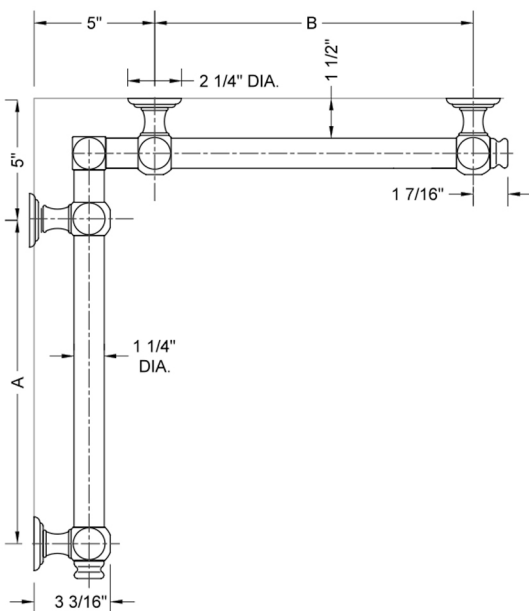

G60 32" x 48" Inside Corner Grab Bar

Model #: G60-32-48-IC-

FEATURES:

- Structurally engineered 90° angle
- ADA compliant when properly installed
- Horizontal section can be used as towel bar
- Style options to complement all collections
- Optional handshower sliders can be added to either bar only upon initial order
- All grab bars can be custom sized. Contact JACLO for pricing & availability
- BAR WILL BE 5" LONGER THAN LISTED LENGTH FROM CENTER OF OUTSIDE POST TO WALL
- *NOTE: GRAB BARS OVER 32" REQUIRE A MIDDLE POST
- NOT AVAILABLE in PG or SG. For large quantity orders, please contact hospitality@jaclo.com

SPECIFICATION DRAWING:

BRASS LUXURY GRAB BAR							
PART #	DESCRIPTION	A	B	PART #	DESCRIPTION	A	B
G60-12-12-IC	CENTER OF POST	12"	12"	G60-24-36-IC	CENTER OF POST	24"	36"
G60-12-16-IC	CENTER OF POST	12"	16"	G60-24-48-IC	CENTER OF POST	24"	48"
G60-12-24-IC	CENTER OF POST	12"	24"	G60-24-60-IC	CENTER OF POST	24"	60"
G60-12-32-IC	CENTER OF POST	12"	32"				
				G60-32-32-IC	CENTER OF POST	32"	32"
G60-12-36-IC	CENTER OF POST	12"	36"	G60-32-36-IC	CENTER OF POST	32"	36"
G60-12-48-IC	CENTER OF POST	12"	48"	G60-32-48-IC	CENTER OF POST	32"	48"
G60-12-60-IC	CENTER OF POST	12"	60"	G60-32-60-IC	CENTER OF POST	32"	60"
G60-16-16-IC	CENTER OF POST	16"	16"	G60-36-36-IC	CENTER OF POST	36"	36"
G60-16-24-IC	CENTER OF POST	16"	24"	G60-36-48-IC	CENTER OF POST	36"	48"
G60-16-32-IC	CENTER OF POST	16"	32"	G60-36-60-IC	CENTER OF POST	36"	60"
G60-16-36-IC	CENTER OF POST	16"	36"	G60-48-48-IC	CENTER OF POST	48"	48"
G60-16-48-IC	CENTER OF POST	16"	48"	G60-48-60-IC	CENTER OF POST	48"	60"
G60-16-60-IC	CENTER OF POST	16"	60"				
				G60-60-60-IC	CENTER OF POST	60"	60"
G60-24-24-IC	CENTER OF POST	24"	24"				
G60-24-32-IC	CENTER OF POST	24"	32"				