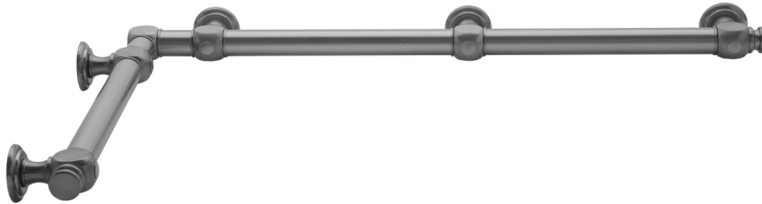

G60 32" x 48" Inside Corner Grab Bar

Model #: G60-32-48-IC-

FEATURES:

- Structurally engineered 90° angle
- ADA compliant when properly installed
- Horizontal section can be used as towel bar
- Style options to complement all collections
- Optional handshower sliders can be added to either bar only upon initial order
- All grab bars can be custom sized. Contact JACLO for pricing & availability
- BAR WILL BE 5" LONGER THAN LISTED LENGTH FROM CENTER OF OUTSIDE POST TO WALL
- *NOTE: GRAB BARS OVER 32" REQUIRE A MIDDLE POST
- NOT AVAILABLE in PG or SG. For large quantity orders, please contact hospitality@jaclo.com

AVAILABLE FINISHES:

Polished Chrome (PCH)	Satin Chrome (SC)	Bronze Umber (BU)
Satin Nickel (SN)	Pewter (PEW)	Caramel Bronze (CB)
Polished Nickel (PN)	Antique Brass (AB)	Antique Copper (ACU)
Oil-Rubbed Bronze (ORB)	Polished Brass (PB)	Polished Copper (PCU)
Vintage Bronze (VB)	Satin Brass (SB)	Matte Black (MBK)
Satin Gold (SG)	Polished Gold (PG)	Black Nickel (BKN)
White (WH)	Unlacquered Brass (ULB)	Satin Cooper (SCU)
Almond (ALD)	Amber (AMB)	Azure Blue (AZB)
Coral (COR)	Mint Green (GRN)	Stone Grey (GRY)
Lilac (LAC)	Light Blue (LBL)	Limon (LIM)
Plum (PLM)	Pink (PNK)	Red (RED)
Graphite (GPH)	Aged Unlacquered Brass (AUB)	