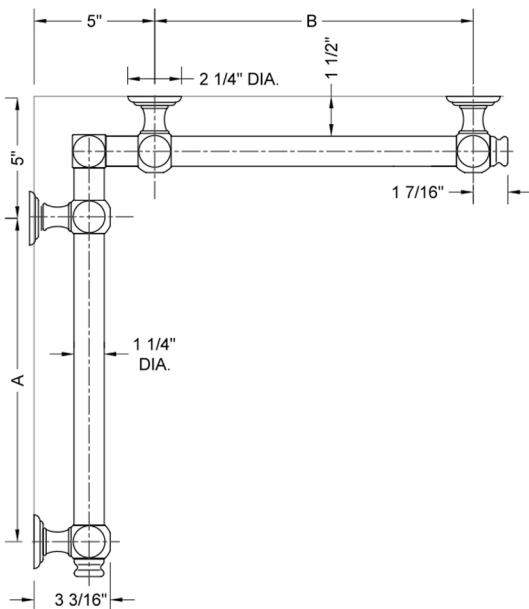

## G60 32" x 36" Inside Corner Grab Bar

Model #: G60-32-36-IC-

### FEATURES:

- Structurally engineered 90° angle
- ADA compliant when properly installed
- Horizontal section can be used as towel bar
- Style options to complement all collections
- Optional handshower sliders can be added to either bar only upon initial order
- All grab bars can be custom sized. Contact JACLO for pricing & availability
- BAR WILL BE 5" LONGER THAN LISTED LENGTH FROM CENTER OF OUTSIDE POST TO WALL
- \*NOTE: GRAB BARS OVER 32" REQUIRE A MIDDLE POST
- NOT AVAILABLE in PG or SG. For large quantity orders, please contact [hospitality@jaclo.com](mailto:hospitality@jaclo.com)

### SPECIFICATION DRAWING:

BRASS LUXURY GRAB BAR							
PART #	DESCRIPTION	A	B	PART #	DESCRIPTION	A	B
G60-12-12-IC	CENTER OF POST	12"	12"	G60-24-36-IC	CENTER OF POST	24"	36"
G60-12-16-IC	CENTER OF POST	12"	16"	G60-24-48-IC	CENTER OF POST	24"	48"
G60-12-24-IC	CENTER OF POST	12"	24"	G60-24-60-IC	CENTER OF POST	24"	60"
G60-12-32-IC	CENTER OF POST	12"	32"				
G60-12-36-IC	CENTER OF POST	12"	36"	G60-32-32-IC	CENTER OF POST	32"	32"
G60-12-48-IC	CENTER OF POST	12"	48"	G60-32-36-IC	CENTER OF POST	32"	36"
G60-12-60-IC	CENTER OF POST	12"	60"	G60-32-48-IC	CENTER OF POST	32"	48"
				G60-32-60-IC	CENTER OF POST	32"	60"
G60-16-16-IC	CENTER OF POST	16"	16"				
G60-16-24-IC	CENTER OF POST	16"	24"	G60-36-36-IC	CENTER OF POST	36"	36"
G60-16-32-IC	CENTER OF POST	16"	32"	G60-36-48-IC	CENTER OF POST	36"	48"
				G60-36-60-IC	CENTER OF POST	36"	60"
G60-16-36-IC	CENTER OF POST	16"	36"				
G60-16-48-IC	CENTER OF POST	16"	48"	G60-48-48-IC	CENTER OF POST	48"	48"
G60-16-60-IC	CENTER OF POST	16"	60"	G60-48-60-IC	CENTER OF POST	48"	60"
G60-24-24-IC	CENTER OF POST	24"	24"	G60-60-60-IC	CENTER OF POST	60"	60"
G60-24-32-IC	CENTER OF POST	24"	32"				