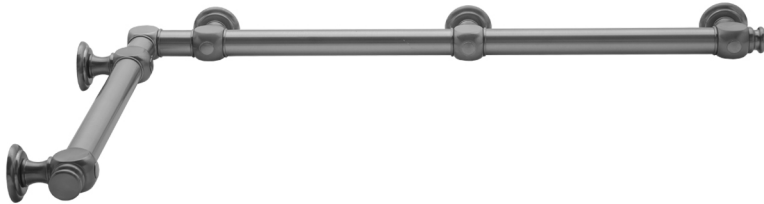

## G60 32" x 36" Inside Corner Grab Bar

Model #: G60-32-36-IC-

### FEATURES:

- Structurally engineered 90° angle
- ADA compliant when properly installed
- Horizontal section can be used as towel bar
- Style options to complement all collections
- Optional handshower sliders can be added to either bar only upon initial order
- All grab bars can be custom sized. Contact JACLO for pricing & availability
- BAR WILL BE 5" LONGER THAN LISTED LENGTH FROM CENTER OF OUTSIDE POST TO WALL
- \*NOTE: GRAB BARS OVER 32" REQUIRE A MIDDLE POST
- NOT AVAILABLE in PG or SG. For large quantity orders, please contact [hospitality@jaclo.com](mailto:hospitality@jaclo.com)