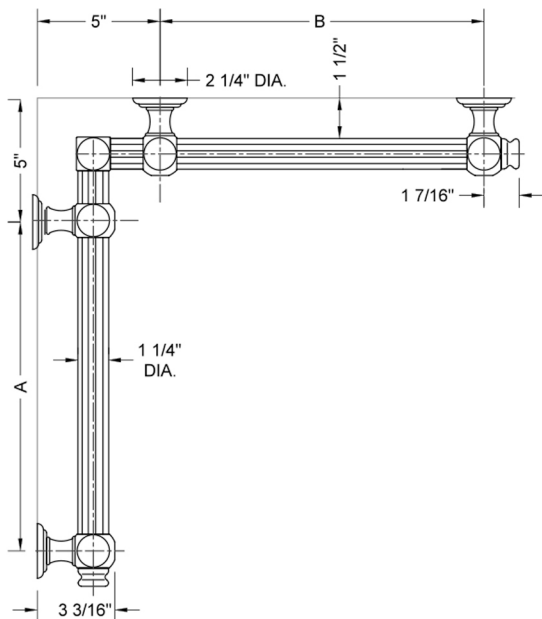

G61 32" x 36" Inside Corner Grab Bar Model #: G61-32-36-IC-

FEATURES:

- Structurally engineered 90° angle
- ADA compliant when properly installed
- Horizontal section can be used as towel bar
- Style options to complement all collections
- Optional handshower sliders can be added to either bar only upon initial order
- All grab bars can be custom sized. Contact JACLO for pricing & availability
- BAR WILL BE 5" LONGER THAN LISTED LENGTH FROM CENTER OF OUTSIDE POST TO WALL
- *NOTE: GRAB BARS OVER 32" REQUIRE A MIDDLE POST
- NOT AVAILABLE in PG or SG. For large quantity orders, please contact hospitality@jaclo.com

SPECIFICATION DRAWING:

BRASS LUXURY GRAB BAR							
PART. #	DESCRIPTION	A	B	PART. #	DESCRIPTION	A	B
G61-12-12-IC	CENTER OF POST	12"	12"	G61-24-36-IC	CENTER OF POST	24"	36"
G61-12-16-IC	CENTER OF POST	12"	16"	G61-24-48-IC	CENTER OF POST	24"	48"
G61-12-24-IC	CENTER OF POST	12"	24"	G61-24-60-IC	CENTER OF POST	24"	60"
G61-12-32-IC	CENTER OF POST	12"	32"				
				G61-32-32-IC	CENTER OF POST	32"	32"
G61-12-36-IC	CENTER OF POST	12"	36"	G61-32-36-IC	CENTER OF POST	32"	36"
G61-12-48-IC	CENTER OF POST	12"	48"	G61-32-48-IC	CENTER OF POST	32"	48"
G61-12-60-IC	CENTER OF POST	12"	60"	G61-32-60-IC	CENTER OF POST	32"	60"
G61-16-16-IC	CENTER OF POST	16"	16"	G61-36-36-IC	CENTER OF POST	36"	36"
G61-16-24-IC	CENTER OF POST	16"	24"	G61-36-48-IC	CENTER OF POST	36"	48"
G61-16-32-IC	CENTER OF POST	16"	32"	G61-36-60-IC	CENTER OF POST	36"	60"
G61-16-36-IC	CENTER OF POST	16"	36"	G61-48-48-IC	CENTER OF POST	48"	48"
G61-16-48-IC	CENTER OF POST	16"	48"	G61-48-60-IC	CENTER OF POST	48"	60"
G61-16-60-IC	CENTER OF POST	16"	60"				
				G61-60-60-IC	CENTER OF POST	60"	60"
G61-24-24-IC	CENTER OF POST	24"	24"				
G61-24-32-IC	CENTER OF POST	24"	32"				