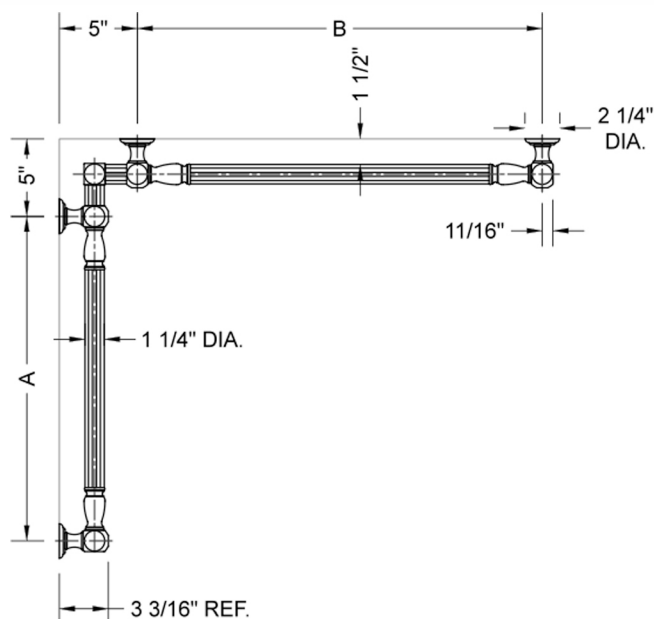

G21 32" x 32" Inside Corner Grab Bar

Model #: **G21-32-32-IC-**

FEATURES:

- Structurally engineered 90° angle
- ADA compliant when properly installed
- Horizontal section can be used as towel bar
- Style options to complement all collections
- Optional handshower sliders can be added to either bar only upon initial order
- All grab bars can be custom sized. Contact JACLO for pricing & availability
- BAR WILL BE 5" LONGER THAN LISTED LENGTH FROM CENTER OF OUTSIDE POST TO WALL
- *NOTE: GRAB BARS OVER 32" REQUIRE A MIDDLE POST
- NOT AVAILABLE in PG or SG. For large quantity orders, please contact hospitality@jaclo.com

SPECIFICATION DRAWING:

BRASS LUXURY GRAB BAR							
PART. #	DESCRIPTION	A	B	PART. #	DESCRIPTION	A	B
G21-12-12-IC	CENTER OF POST	12"	12"	G21-24-36-IC	CENTER OF POST	24"	36"
G21-12-16-IC	CENTER OF POST	12"	16"	G21-24-48-IC	CENTER OF POST	24"	48"
G21-12-24-IC	CENTER OF POST	12"	24"	G21-24-60-IC	CENTER OF POST	24"	60"
G21-12-32-IC	CENTER OF POST	12"	32"				
				G21-32-32-IC	CENTER OF POST	32"	32"
G21-12-36-IC	CENTER OF POST	12"	36"	G21-32-36-IC	CENTER OF POST	32"	36"
G21-12-48-IC	CENTER OF POST	12"	48"	G21-32-48-IC	CENTER OF POST	32"	48"
G21-12-60-IC	CENTER OF POST	12"	60"	G21-32-60-IC	CENTER OF POST	32"	60"
G21-16-16-IC	CENTER OF POST	16"	16"	G21-36-36-IC	CENTER OF POST	36"	36"
G21-16-24-IC	CENTER OF POST	16"	24"	G21-36-48-IC	CENTER OF POST	36"	48"
G21-16-32-IC	CENTER OF POST	16"	32"	G21-36-60-IC	CENTER OF POST	36"	60"
G21-16-36-IC	CENTER OF POST	16"	36"	G21-48-48-IC	CENTER OF POST	48"	48"
G21-16-48-IC	CENTER OF POST	16"	48"	G21-48-60-IC	CENTER OF POST	48"	60"
G21-16-60-IC	CENTER OF POST	16"	60"				
G21-24-24-IC	CENTER OF POST	24"	24"	G21-60-60-IC	CENTER OF POST	60"	60"
G21-24-32-IC	CENTER OF POST	24"	32"				