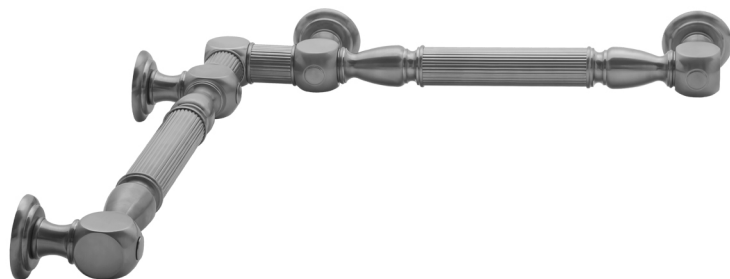

G21 32" x 32" Inside Corner Grab Bar

Model #: **G21-32-32-IC-**

FEATURES:

- Structurally engineered 90° angle
- ADA compliant when properly installed
- Horizontal section can be used as towel bar
- Style options to complement all collections
- Optional handshower sliders can be added to either bar only upon initial order
- All grab bars can be custom sized. Contact JACLO for pricing & availability
- BAR WILL BE 5" LONGER THAN LISTED LENGTH FROM CENTER OF OUTSIDE POST TO WALL
- *NOTE: GRAB BARS OVER 32" REQUIRE A MIDDLE POST
- NOT AVAILABLE in PG or SG. For large quantity orders, please contact hospitality@jaclo.com

AVAILABLE FINISHES:

Polished Chrome (PCH)	Satin Chrome (SC)	Bronze Umber (BU)
Satin Nickel (SN)	Pewter (PEW)	Caramel Bronze (CB)
Polished Nickel (PN)	Antique Brass (AB)	Antique Copper (ACU)
Oil-Rubbed Bronze (ORB)	Polished Brass (PB)	Polished Copper (PCU)
Vintage Bronze (VB)	Satin Brass (SB)	Matte Black (MBK)
Black Nickel (BKN)	White (WH)	Unlacquered Brass (ULB)
Satin Cooper (SCU)	Almond (ALD)	Amber (AMB)
Azure Blue (AZB)	Coral (COR)	Mint Green (GRN)
Stone Grey (GRY)	Lilac (LAC)	Light Blue (LBL)
Limon (LIM)	Plum (PLM)	Pink (PNK)
Red (RED)	Graphite (GPH)	
Aged Unlacquered Brass (AUB)		