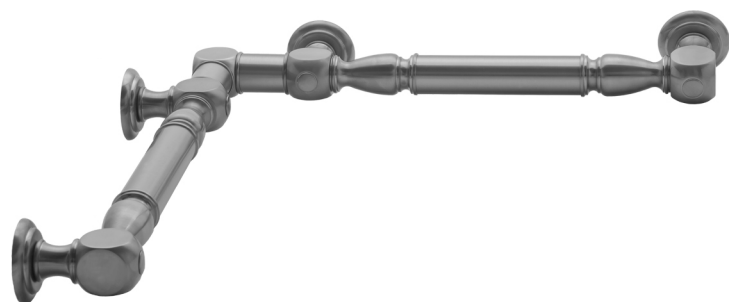

G20 32" x 32" Inside Corner Grab Bar

Model #: **G20-32-32-IC**

FEATURES:

- Structurally engineered 90° angle
- ADA compliant when properly installed
- Horizontal section can be used as towel bar
- Style options to complement all collections
- Optional handshower sliders can be added to either bar only upon initial order
- All grab bars can be custom sized. Contact JACLO for pricing & availability
- BAR WILL BE 5" LONGER THAN LISTED LENGTH FROM CENTER OF OUTSIDE POST TO WALL
- *NOTE: GRAB BARS OVER 32" REQUIRE A MIDDLE POST
- NOT AVAILABLE in PG or SG. For large quantity orders, please contact hospitality@jaclo.com

SPECIFICATION DRAWING:

BRASS LUXURY GRAB BAR							
PART. #	DESCRIPTION	A	B	PART. #	DESCRIPTION	A	B
G20-12-12-IC	CENTER OF POST	12"	12"	G20-24-36-IC	CENTER OF POST	24"	36"
G20-12-16-IC	CENTER OF POST	12"	16"	G20-24-48-IC	CENTER OF POST	24"	48"
G20-12-24-IC	CENTER OF POST	12"	24"	G20-24-60-IC	CENTER OF POST	24"	60"
G20-12-32-IC	CENTER OF POST	12"	32"				
				G20-32-32-IC	CENTER OF POST	32"	32"
G20-12-36-IC	CENTER OF POST	12"	36"	G20-32-36-IC	CENTER OF POST	32"	36"
G20-12-48-IC	CENTER OF POST	12"	48"	G20-32-48-IC	CENTER OF POST	32"	48"
G20-12-60-IC	CENTER OF POST	12"	60"	G20-32-60-IC	CENTER OF POST	32"	60"
G20-16-16-IC	CENTER OF POST	16"	16"	G20-36-36-IC	CENTER OF POST	36"	36"
G20-16-24-IC	CENTER OF POST	16"	24"	G20-36-48-IC	CENTER OF POST	36"	48"
G20-16-32-IC	CENTER OF POST	16"	32"	G20-36-60-IC	CENTER OF POST	36"	60"
G20-16-36-IC	CENTER OF POST	16"	36"	G20-48-48-IC	CENTER OF POST	48"	48"
G20-16-48-IC	CENTER OF POST	16"	48"	G20-48-60-IC	CENTER OF POST	48"	60"
G20-16-60-IC	CENTER OF POST	16"	60"				
G20-24-24-IC	CENTER OF POST	24"	24"	G20-60-60-IC	CENTER OF POST	60"	60"
G20-24-32-IC	CENTER OF POST	24"	32"				