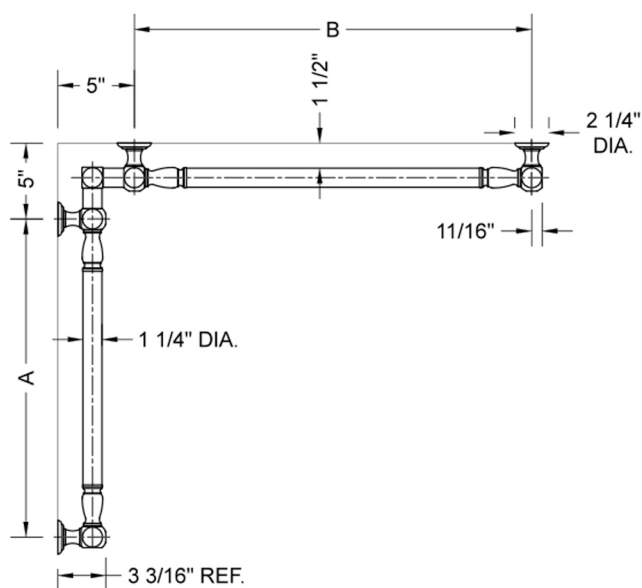

G20 32" x 32" Inside Corner Grab Bar

Model #: **G20-32-32-IC**

FEATURES:

- Structurally engineered 90° angle
- ADA compliant when properly installed
- Horizontal section can be used as towel bar
- Style options to complement all collections
- Optional handshower sliders can be added to either bar only upon initial order
- All grab bars can be custom sized. Contact JACLO for pricing & availability
- BAR WILL BE 5" LONGER THAN LISTED LENGTH FROM CENTER OF OUTSIDE POST TO WALL
- *NOTE: GRAB BARS OVER 32" REQUIRE A MIDDLE POST
- NOT AVAILABLE in PG or SG. For large quantity orders, please contact hospitality@jaclo.com

SPECIFICATION DRAWING:

BRASS LUXURY GRAB BAR							
PART. #	DESCRIPTION	A	B	PART. #	DESCRIPTION	A	B
G20-12-12-IC	CENTER OF POST	12"	12"	G20-24-36-IC	CENTER OF POST	24"	36"
G20-12-16-IC	CENTER OF POST	12"	16"	G20-24-48-IC	CENTER OF POST	24"	48"
G20-12-24-IC	CENTER OF POST	12"	24"	G20-24-60-IC	CENTER OF POST	24"	60"
G20-12-32-IC	CENTER OF POST	12"	32"				
				G20-32-32-IC	CENTER OF POST	32"	32"
G20-12-36-IC	CENTER OF POST	12"	36"	G20-32-36-IC	CENTER OF POST	32"	36"
G20-12-48-IC	CENTER OF POST	12"	48"	G20-32-48-IC	CENTER OF POST	32"	48"
G20-12-60-IC	CENTER OF POST	12"	60"	G20-32-60-IC	CENTER OF POST	32"	60"
G20-16-16-IC	CENTER OF POST	16"	16"	G20-36-36-IC	CENTER OF POST	36"	36"
G20-16-24-IC	CENTER OF POST	16"	24"	G20-36-48-IC	CENTER OF POST	36"	48"
G20-16-32-IC	CENTER OF POST	16"	32"	G20-36-60-IC	CENTER OF POST	36"	60"
G20-16-36-IC	CENTER OF POST	16"	36"	G20-48-48-IC	CENTER OF POST	48"	48"
G20-16-48-IC	CENTER OF POST	16"	48"	G20-48-60-IC	CENTER OF POST	48"	60"
G20-16-60-IC	CENTER OF POST	16"	60"				
G20-24-24-IC	CENTER OF POST	24"	24"	G20-60-60-IC	CENTER OF POST	60"	60"
G20-24-32-IC	CENTER OF POST	24"	32"				