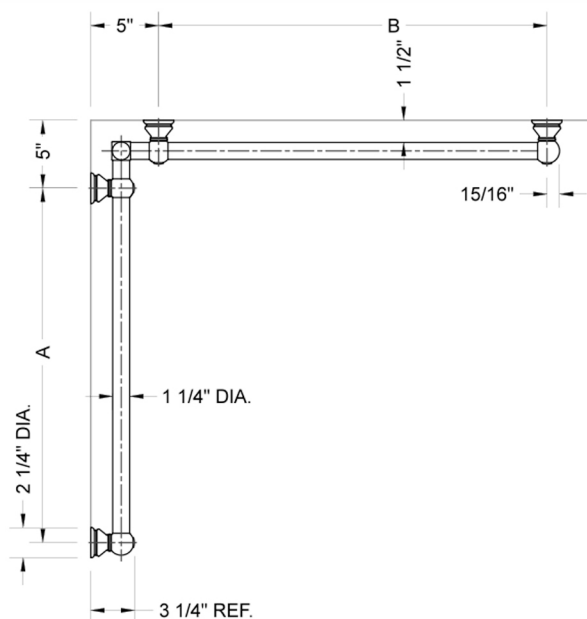

SPECIFICATION DRAWING:

BRASS LUXURY GRAB BAR							
PART. #	DESCRIPTION	A	B	PART. #	DESCRIPTION	A	B
G30-12-12-IC	CENTER OF POST	12"	12"	G30-24-36-IC	CENTER OF POST	24"	36"
G30-12-16-IC	CENTER OF POST	12"	16"	G30-24-48-IC	CENTER OF POST	24"	48"
G30-12-24-IC	CENTER OF POST	12"	24"	G30-24-60-IC	CENTER OF POST	24"	60"
G30-12-32-IC	CENTER OF POST	12"	32"				
G30-12-36-IC	CENTER OF POST	12"	36"	G30-32-32-IC	CENTER OF POST	32"	32"
G30-12-48-IC	CENTER OF POST	12"	48"	G30-32-36-IC	CENTER OF POST	32"	36"
G30-12-60-IC	CENTER OF POST	12"	60"	G30-32-48-IC	CENTER OF POST	32"	48"
				G30-32-60-IC	CENTER OF POST	32"	60"
G30-16-16-IC	CENTER OF POST	16"	16"				
G30-16-24-IC	CENTER OF POST	16"	24"	G30-36-36-IC	CENTER OF POST	36"	36"
G30-16-32-IC	CENTER OF POST	16"	32"	G30-36-48-IC	CENTER OF POST	36"	48"
				G30-36-60-IC	CENTER OF POST	36"	60"
G30-16-36-IC	CENTER OF POST	16"	36"				
G30-16-48-IC	CENTER OF POST	16"	48"	G30-48-48-IC	CENTER OF POST	48"	48"
G30-16-60-IC	CENTER OF POST	16"	60"	G30-48-60-IC	CENTER OF POST	48"	60"
G30-24-24-IC	CENTER OF POST	24"	24"	G30-60-60-IC	CENTER OF POST	60"	60"
G30-24-32-IC	CENTER OF POST	24"	32"