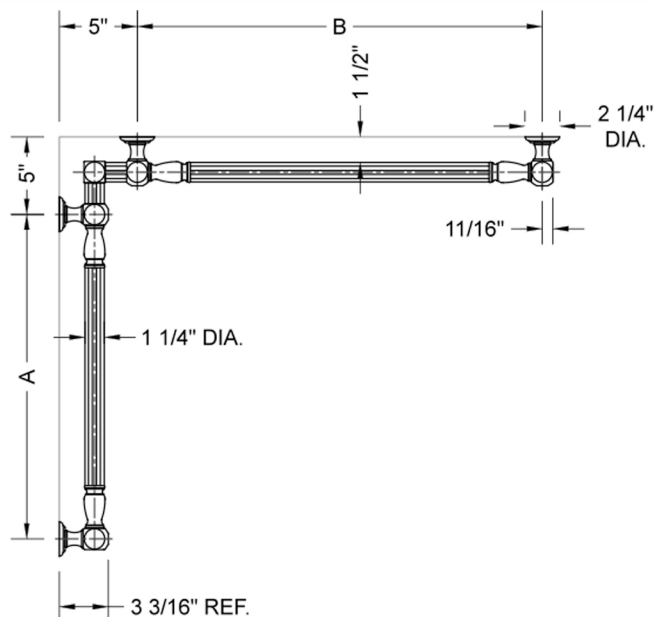

G21 24" x 60" Inside Corner Grab Bar

Model #: **G21-24-60-IC-**

FEATURES:

- Structurally engineered 90° angle
- ADA compliant when properly installed
- Horizontal section can be used as towel bar
- Style options to complement all collections
- Optional handshower sliders can be added to either bar only upon initial order
- All grab bars can be custom sized. Contact JACLO for pricing & availability
- BAR WILL BE 5" LONGER THAN LISTED LENGTH FROM CENTER OF OUTSIDE POST TO WALL
- *NOTE: GRAB BARS OVER 32" REQUIRE A MIDDLE POST
- NOT AVAILABLE in PG or SG. For large quantity orders, please contact hospitality@jaclo.com

SPECIFICATION DRAWING:

BRASS LUXURY GRAB BAR							
PART. #	DESCRIPTION	A	B	PART. #	DESCRIPTION	A	B
G21-12-12-IC	CENTER OF POST	12"	12"	G21-24-36-IC	CENTER OF POST	24"	36"
G21-12-16-IC	CENTER OF POST	12"	16"	G21-24-48-IC	CENTER OF POST	24"	48"
G21-12-24-IC	CENTER OF POST	12"	24"	G21-24-60-IC	CENTER OF POST	24"	60"
G21-12-32-IC	CENTER OF POST	12"	32"				
				G21-32-32-IC	CENTER OF POST	32"	32"
G21-12-36-IC	CENTER OF POST	12"	36"	G21-32-36-IC	CENTER OF POST	32"	36"
G21-12-48-IC	CENTER OF POST	12"	48"	G21-32-48-IC	CENTER OF POST	32"	48"
G21-12-60-IC	CENTER OF POST	12"	60"	G21-32-60-IC	CENTER OF POST	32"	60"
G21-16-16-IC	CENTER OF POST	16"	16"	G21-36-36-IC	CENTER OF POST	36"	36"
G21-16-24-IC	CENTER OF POST	16"	24"	G21-36-48-IC	CENTER OF POST	36"	48"
G21-16-32-IC	CENTER OF POST	16"	32"	G21-36-60-IC	CENTER OF POST	36"	60"
G21-16-36-IC	CENTER OF POST	16"	36"	G21-48-48-IC	CENTER OF POST	48"	48"
G21-16-48-IC	CENTER OF POST	16"	48"	G21-48-60-IC	CENTER OF POST	48"	60"
G21-16-60-IC	CENTER OF POST	16"	60"				
				G21-60-60-IC	CENTER OF POST	60"	60"
G21-24-24-IC	CENTER OF POST	24"	24"				
G21-24-32-IC	CENTER OF POST	24"	32"				