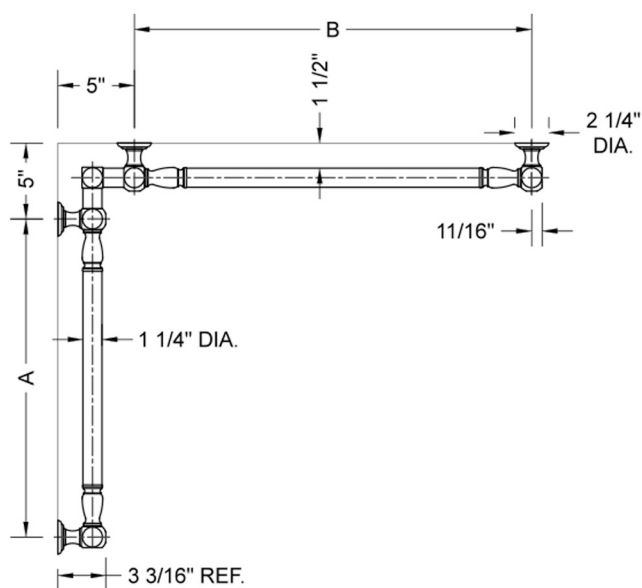

G20 24" x 60" Inside Corner Grab Bar

Model #: G20-24-60-IC-

FEATURES:

- ADA compliant when properly installed
- All brass construction, fully polished & plated
- All grab bars can be custom sized. Contact JACLO for pricing & availability
- Optional handshower sliders and toilet paper/wash cloth holders can be added only upon initial order
- Grab bars over 32" REQUIRE a middle post

SPECIFICATION DRAWING:

BRASS LUXURY GRAB BAR							
PART. #	DESCRIPTION	A	B	PART. #	DESCRIPTION	A	B
G20-12-12-IC	CENTER OF POST	12"	12"	G20-24-36-IC	CENTER OF POST	24"	36"
G20-12-16-IC	CENTER OF POST	12"	16"	G20-24-48-IC	CENTER OF POST	24"	48"
G20-12-24-IC	CENTER OF POST	12"	24"	G20-24-60-IC	CENTER OF POST	24"	60"
G20-12-32-IC	CENTER OF POST	12"	32"				
				G20-32-32-IC	CENTER OF POST	32"	32"
G20-12-36-IC	CENTER OF POST	12"	36"	G20-32-36-IC	CENTER OF POST	32"	36"
G20-12-48-IC	CENTER OF POST	12"	48"	G20-32-48-IC	CENTER OF POST	32"	48"
G20-12-60-IC	CENTER OF POST	12"	60"	G20-32-60-IC	CENTER OF POST	32"	60"
G20-16-16-IC	CENTER OF POST	16"	16"	G20-36-36-IC	CENTER OF POST	36"	36"
G20-16-24-IC	CENTER OF POST	16"	24"	G20-36-48-IC	CENTER OF POST	36"	48"
G20-16-32-IC	CENTER OF POST	16"	32"	G20-36-60-IC	CENTER OF POST	36"	60"
G20-16-36-IC	CENTER OF POST	16"	36"	G20-48-48-IC	CENTER OF POST	48"	48"
G20-16-48-IC	CENTER OF POST	16"	48"	G20-48-60-IC	CENTER OF POST	48"	60"
G20-16-60-IC	CENTER OF POST	16"	60"				
G20-24-24-IC	CENTER OF POST	24"	24"	G20-60-60-IC	CENTER OF POST	60"	60"
G20-24-32-IC	CENTER OF POST	24"	32"				