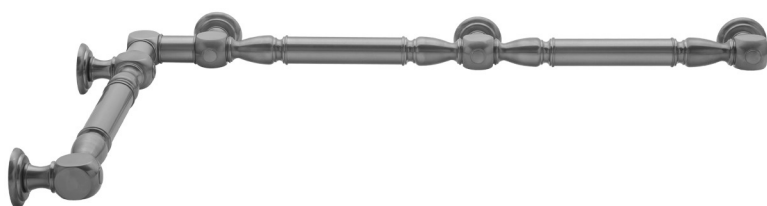

G20 24" x 60" Inside Corner Grab Bar

Model #: G20-24-60-IC-

FEATURES:

- ADA compliant when properly installed
- All brass construction, fully polished & plated
- All grab bars can be custom sized. Contact JACLO for pricing & availability
- Optional handshower sliders and toilet paper/wash cloth holders can be added only upon initial order
- Grab bars over 32" REQUIRE a middle post

AVAILABLE FINISHES:

Polished Chrome (PCH)	Satin Chrome (SC)	Bronze Umber (BU)
Satin Nickel (SN)	Pewter (PEW)	Caramel Bronze (CB)
Polished Nickel (PN)	Antique Brass (AB)	Antique Copper (ACU)
Oil-Rubbed Bronze (ORB)	Polished Brass (PB)	Polished Copper (PCU)
Vintage Bronze (VB)	Satin Brass (SB)	Matte Black (MBK)
Satin Gold (SG)	Polished Gold (PG)	Black Nickel (BKN)
White (WH)	Unlacquered Brass (ULB)	Satin Cooper (SCU)
Almond (ALD)	Amber (AMB)	Azure Blue (AZB)
Coral (COR)	Mint Green (GRN)	Stone Grey (GRY)
Lilac (LAC)	Light Blue (LBL)	Limon (LIM)
Plum (PLM)	Pink (PNK)	Red (RED)
Graphite (GPH)	Aged Unlacquered Brass (AUB)	